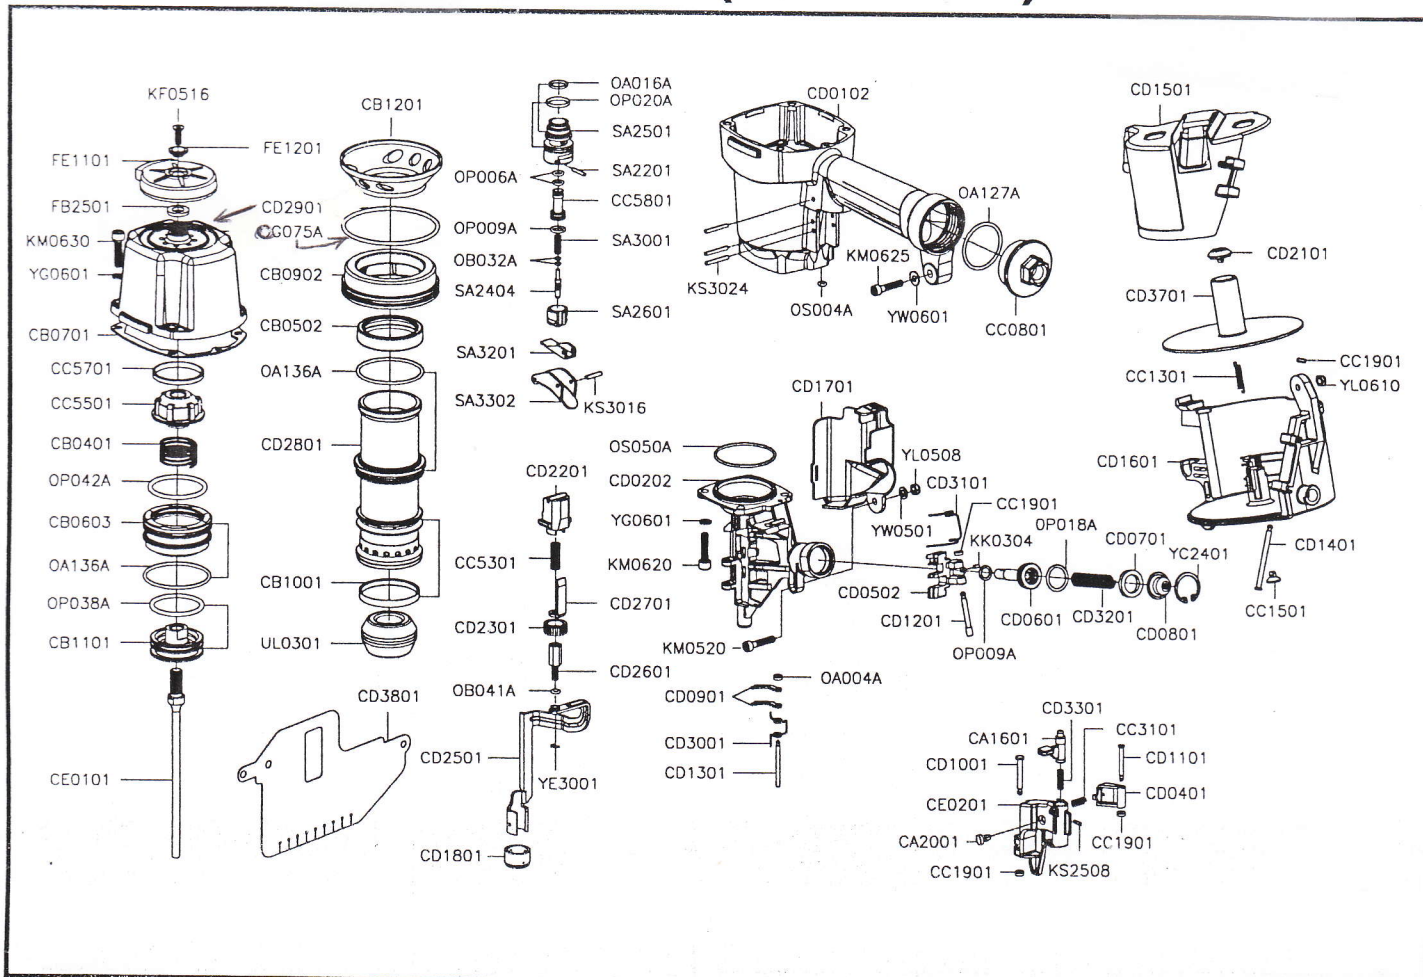

# C65BB04 (CE/S1-04)

Part No	Description	Spec	Q'ty	Part No	Description	Spec	Q'ty	Part No	Description	Spec	Q'ty
CA1601	DOOR LATCH		1	CD1501	CANISTER COVER		1	OA004A	O-RING	ARP568-004	1
CA2001	GROMMET		1	CD1601	CANISTER		1	OA016A	O-RING	ARP568-016	1
CB0401	COMPRESSION SPRING		1	CD1701	TRIP COVER		1	OA127A	O-RING	ARP568-127	1
CB0502	CYLINDER RING		1	CD1801	PLATE		1	OA136A	O-RING	ARP568-136	3
CB0603	HEAD VALVE PISTON		1	CD2101	SPRING RECEIVER		1	OB032A	O-RING	2.5x 1.4	2
CB0701	CAP SEAL		1	CD2201	SAFETY SET		1	OB041A	O-RING	4.2x 1.2	1
CB0902	CYLINDER RING		1	CD2301	ADJUSTING WHEEL		1	OG075A	O-RING	G75	1
CB1001	CHECK SEAL		1	CD2501	CONTACT ARM (A)		1	OP006A	O-RING	P6	2
CB1101	MAIN PISTON		1	CD2601	ADJUSTING PIN		1	OP009A	O-RING	P9	2
CB1201	COLLAR		1	CD2701	CONTACT ARM (B)		1	OP018A	O-RING	P18	1
CC0801	END CAP		1	CD2801	CYLINDER		1	OP020A	O-RING	P20	1
CC1301	PULL SPRING		1	CD2901	CYLINDER CAP		1	OP038A	O-RING	P38	1
CC1501	SPRING RECEIVER		1	CD3001	SPRING		1	OP042A	O-RING	P42	1
CC1901	BUSHING		4	CD3101	SPRING		1	OS004A	O-RING	S4	1
CC3101	SPRING		1	CD3201	COMPRESSION SPRING		1	OS050A	O-RING	S50	1
CC5301	SAFETY SPRING		1	CD3301	COMPRESSION SPRING		1	SA2201	STOP PIN		2
CC5501	PISTON STOP		1	CD3701	FIXED SEAT		1	SA2404	TRIGGER VALVE STEM		1
CC5701	SPACER		1	CD3801	DUST SHIELD		1	SA2501	TRIGGER VALVE SEAT		1
CC5801	PILOT VALVE		1	CE0101	DRIVER		1	SA2601	TRIGGER VALVE SEAT		1
CD0102	BODY		1	CE0201	DOOR		1	SA3001	SPRING		1
CD0202	NOSE		1	FB2501	PISTON STOP		1	SA3201	CONTACT LEVER		1
CD0401	HOLDING PAWL		1	FE1101	EXHAUST CAP		1	SA3302	TRIGGER		1
CD0502	FEED PAWL		1	FE1201	EXHAUST CAP RING		1	UL0301	BUMPER		1
CD0601	FEED PISTON CAP		1	KF0516	FLAT HD.BOLT	M5x 0.8-16L	1	YC2401	C-RING	φ 24	1
CD0701	PISTON BUMPER		1	KK0304	HEX.SOC.SET SCREW	M3x 0.5-4L	1	YE3001	E-RING	φ 3.0	1
CD0801	FEED PISTON CAP		1	KM0520	HEX.SOC.HD.BOLT	M5x 0.8-20L	1	YG0601	SPRING WASHER	φ 6	8
CD0901	HOLDING PAWL		2	KM0620	HEX.SOC.HD.BOLT	M6x 1.0-20L	4	YL0508	LOCK NUT	M5x 0.8	1
CD1001	PIN		1	KM0625	HEX.SOC.HD.BOLT	M6x 1.0-25L	1	YL0610	LOCK NUT	M6x 1	1
CD1101	CHECK PAWL PIN		1	KM0630	HEX.SOC.HD.BOLT	M6x 1.0-30L	4	YW0501	FLAT WASHER	φ 5	1
CD1201	FEED PAWL PIN		1	KS2508	SPRING PIN	φ 2.5-8L	1	YW0601	FLAT WASHER	φ 6	1
CD1301	CHECK PAWL PIN		1	KS3016	SPRING PIN	φ 3-16L	1				
CD1401	PIN		1	KS3024	SPRING PIN	φ 3-24L	3				