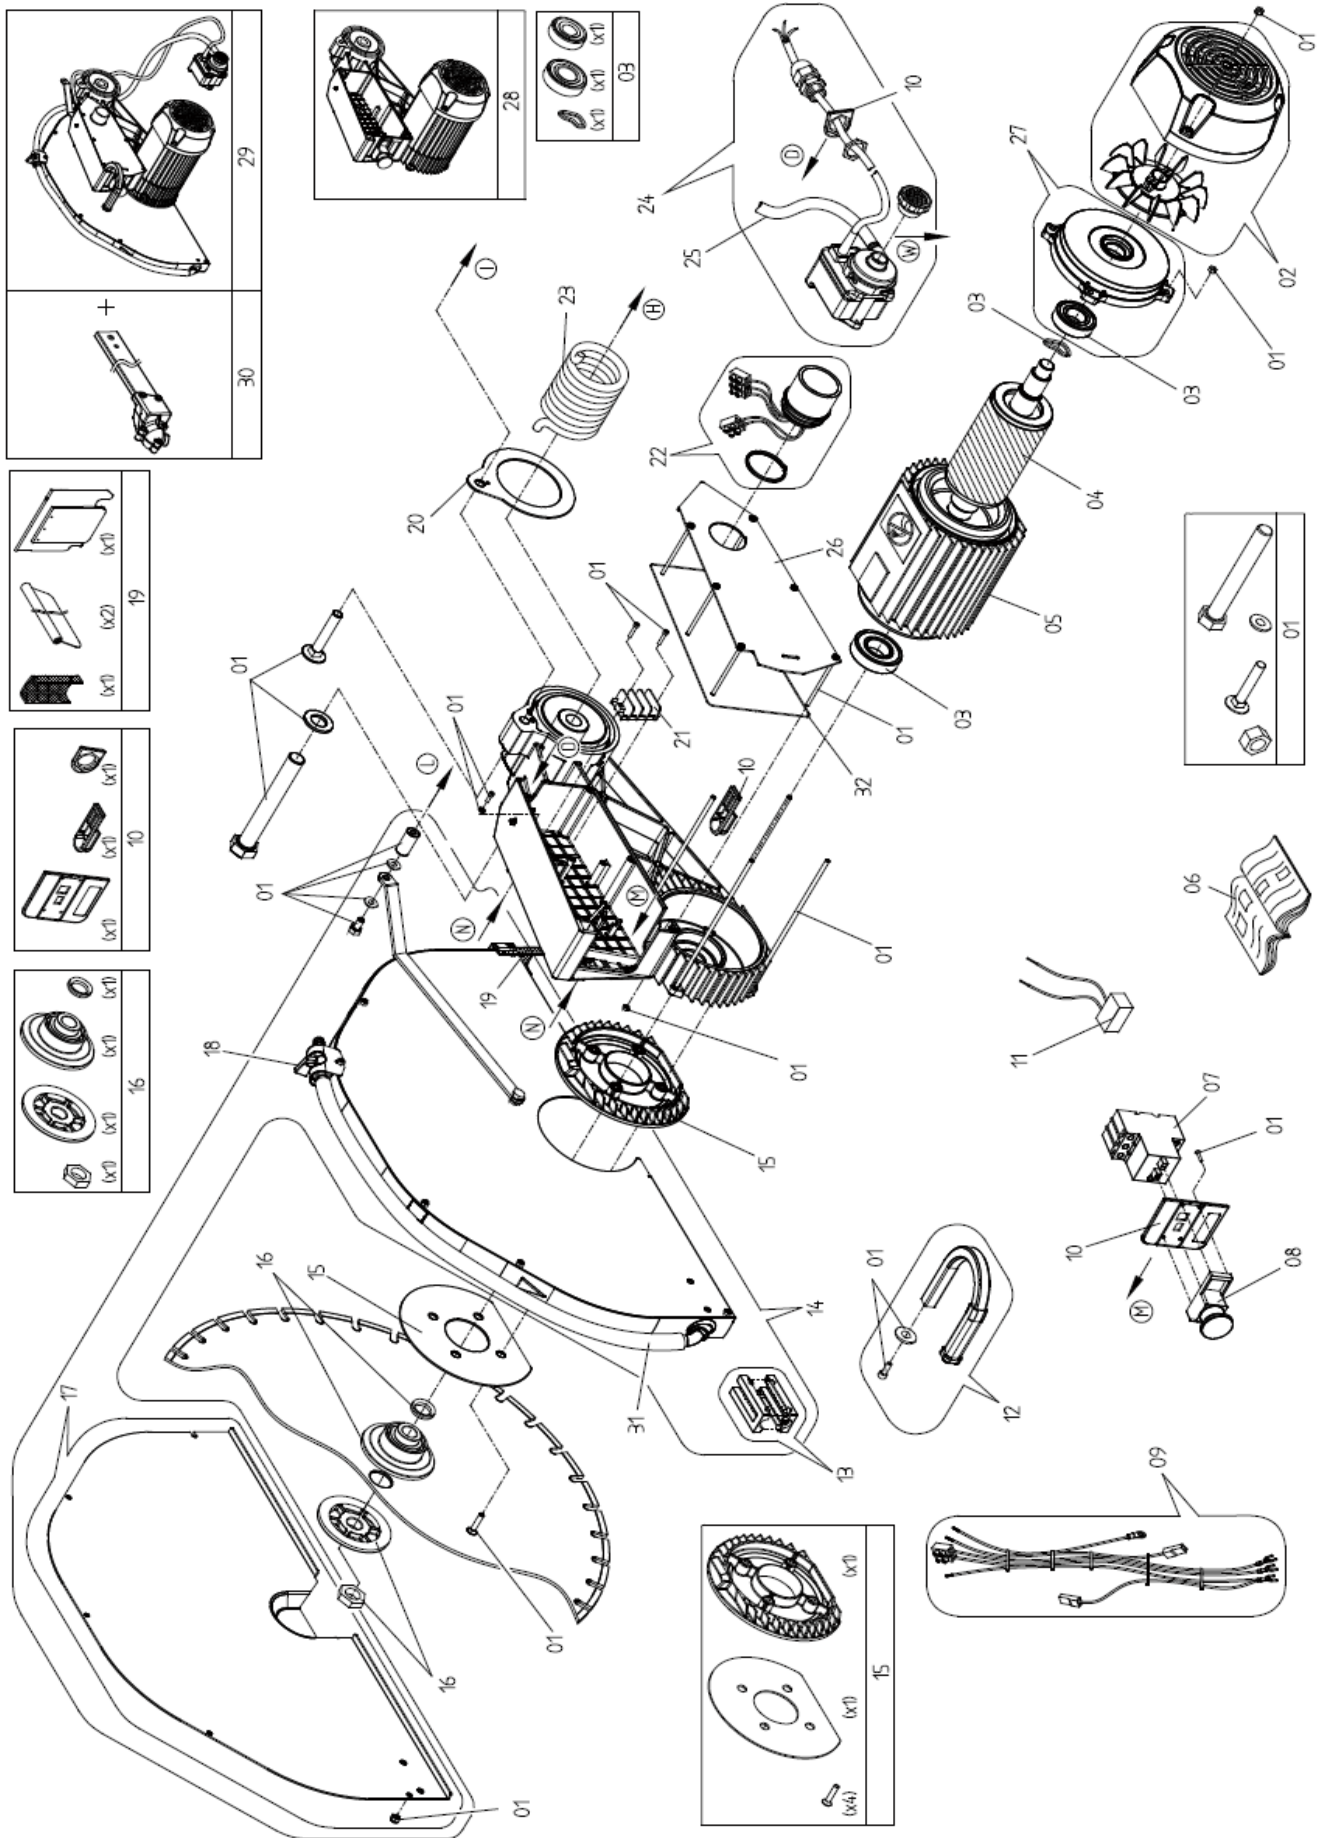

Nr.	Omschrijving	Artikelnummer	Nr.	Omschrijving	Artikelnummer
1	SCHROEVEN/MOERENSET TBV MOTOR	XSPC90325000			
2	VENTILATOR + KAP	XSPC90306000			
3	LAGER/RINGENSET TBV MOTOR	XSPC90319000			
4	ANKER COMPL. 400V	XSPC90423000			
5	VELD 400V COMPL.	XSPC96098000			
6	HANDLEIDING	XSPC96134000			
7	SCHAKELAAR 400V	XSPC90329000			
8	NOODSTOP	XSPC90333000			
9	KABELBOOM	XSPC90330000			
10	SET MONTAGEPLAATJES	XSPC90304000			
11	SPOEL TBV SCHAKELAAR	XSPC90329-10			
12	HANDGREEP COMPL.	XSPC90104000			
13	SPROEIVORK COMPL.	XSPC90016000			
14	ZAAGKAP COMPL. Ø600MM	XSPC96103000			
15	SET MONTAGERINGEN TBV ZAAGKAP	XSPC90311000			
16	FLENZENSET COMPL.	XSPC90402000			
17	PLAAT TBV ZAAGKAP Ø600MM	XSPC90309000			
18	WATERKRAAN COMPL.	XSPC90153000			
19	SET SPATLAPPEN	XSPC96130000			
20	RVS FRICTIERING	XSPC90312000			
21	ELECTRO-UNIT	XSPC90079000			
22	OPBOUWSTEKKER COMPL. 400V	XSPC90245000			
23	VEER TBV HOOGTE-INSTELLING	XSPC90044000			
24	ELEK WATERPOMP P-3	XWPE030000			
25	WATERSLANG	XSPC90326000			
26	MONTAGEPLAAT MOTOR	XSPC90313000			
27	AFDEKKAP TBV VELD COMPL.	XSPC96056000			
28	MOTOR COMPL. 400V	XSPC96105000			
29	ZAAGKOP COMPL. 400V	XSPC96108000			
30	ZAAGKOP COMPL. 400V INCL. LASER	XSPC96108-S0			
31	WATERSLANG	XSPC90326000			
32	DICHTING MONTAGEPLAAT MOTOR	XSPC90059000