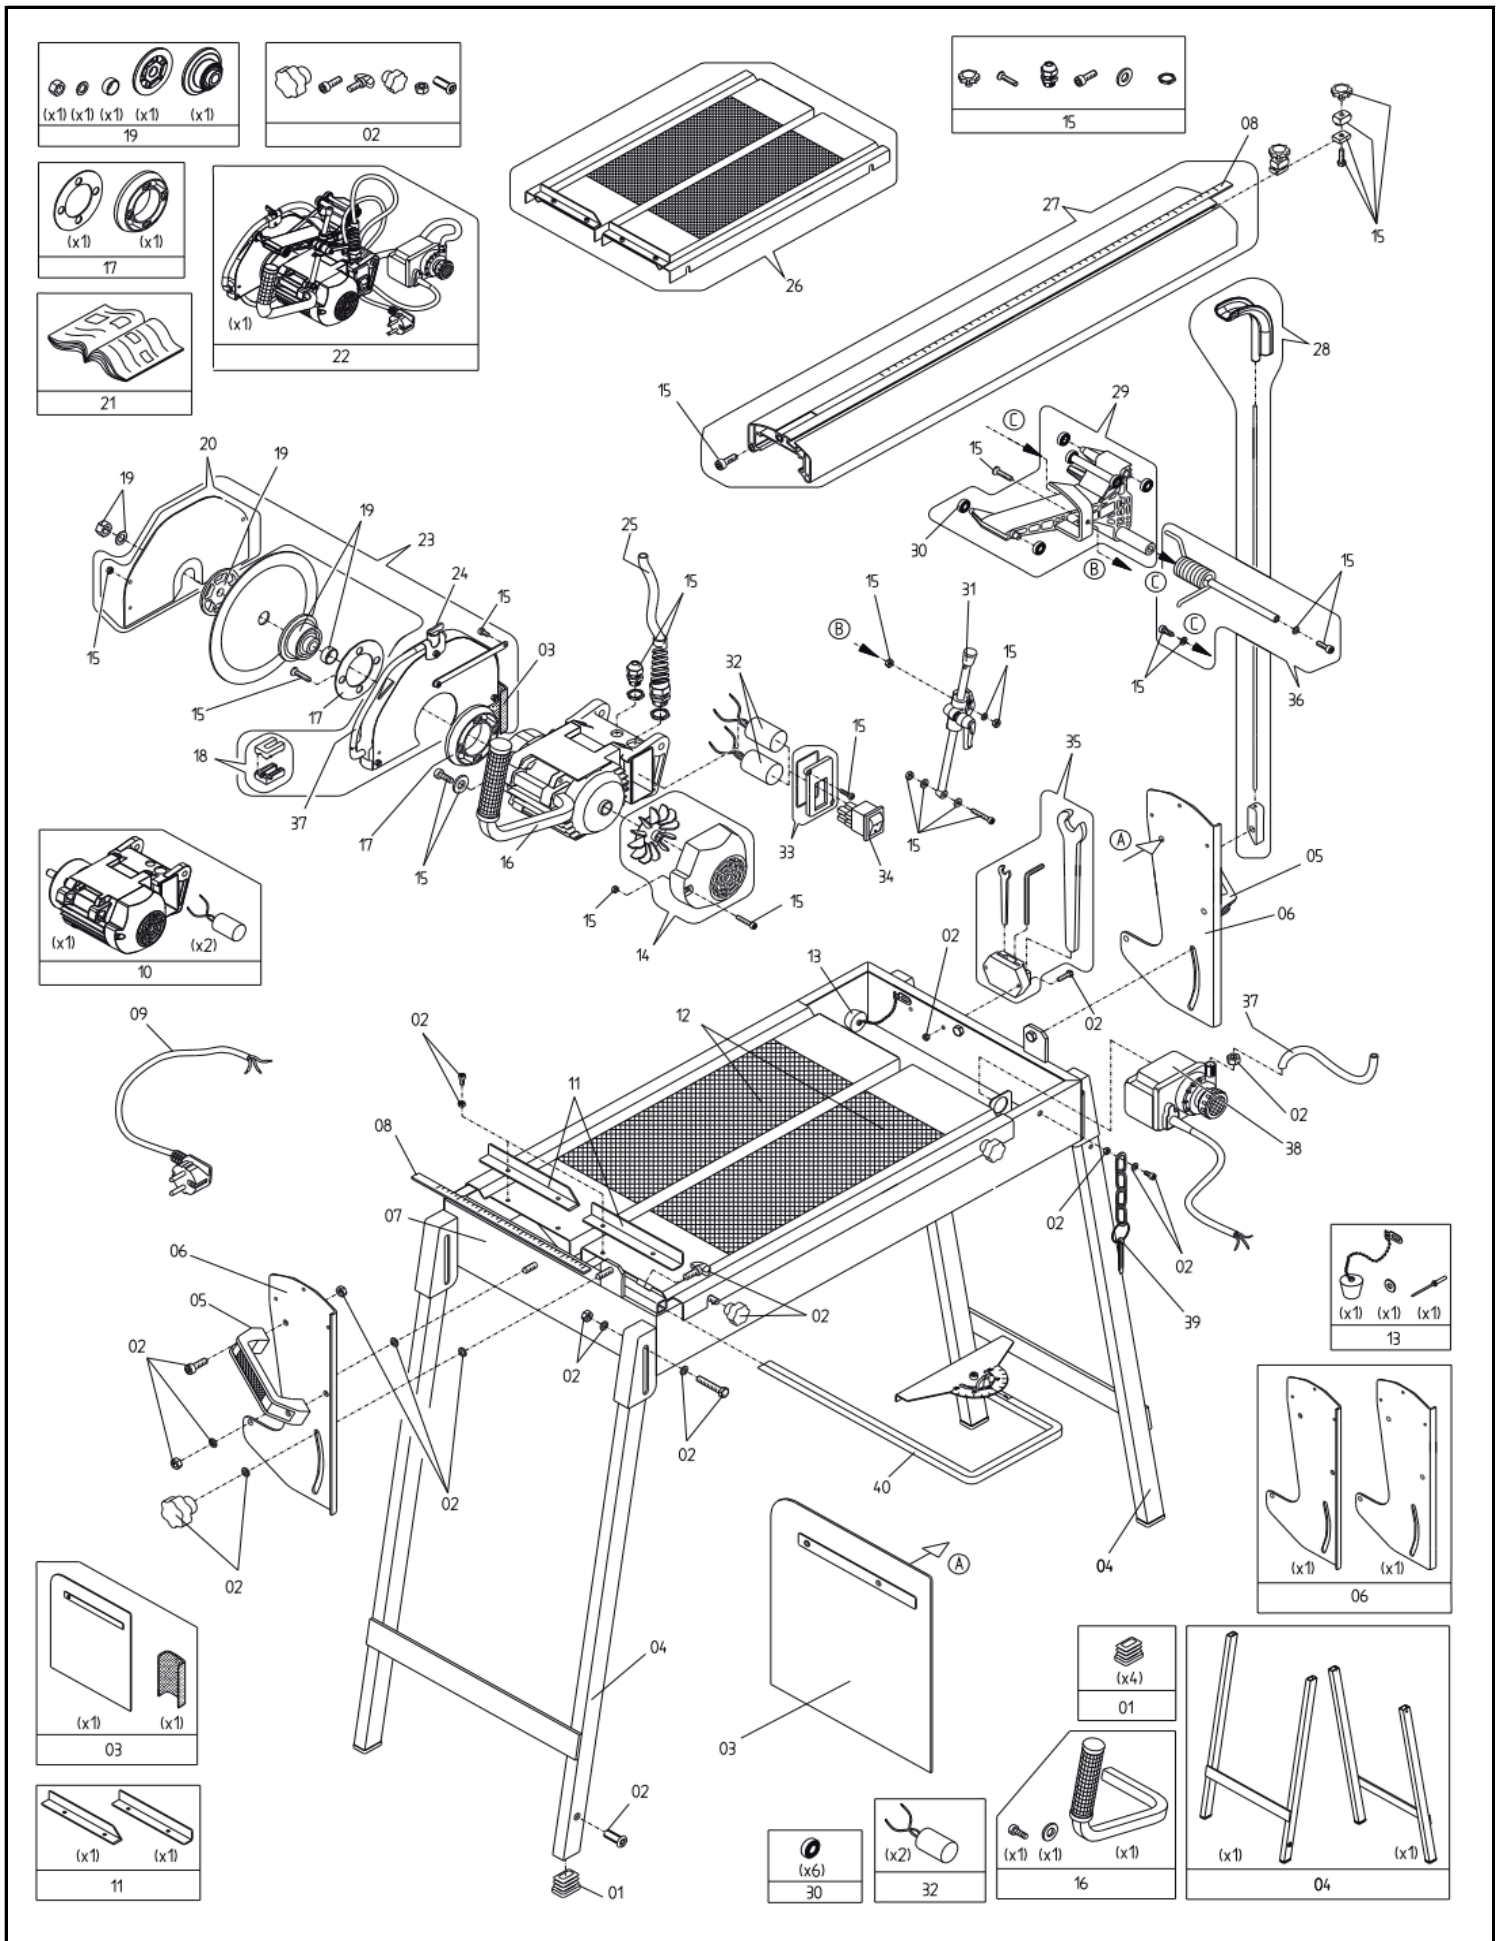

Nr.	Omschrijving	Artikelnummer		
1	KUNSTSTOF DOPPENSET TBV POTEN	XSPC85005200		
2	SCHROEVEN/MOERENSET TBV FRAME	XSPC85060000		
3	SET SPATLAPPEN	XSPC85007700		
4	ONDERSTEL COMP.	XSPC85003000		
5	KUNSTSTOF HANDGREEP	XSPC03055000		
6	SET BRUGSTEUNEN	XSPC85000400		
7	WATERBAK-CHASSIS	XSPC85000200		
8	SET LINIALEN	XSPC85003800		
9	AANSLUITSNOER 230V	XSPC88071000		
10	MOTOR COMPL. 230V	XSPC85007000		
11	SET VOORAANSLAGEN	XSPC85000700		
12	SET RUBBER MATTEN	XSPC39026000		
13	WATERSTOP COMPL.	XSPC84025000		
14	VENTILATOR + KAP	XSPC85002400		
15	SCHROEVEN/MOERENSET TBV ZAAGWAG	XSPC85007100		
16	HANDGREEP ZAAGWAGEN COMPL.	XSPC85003300		
17	SET MONTAGERINGEN TBV ZAAGKAP	XSPC85002000		
18	SPROEIVORK COMPL.	XSPC85002100		
19	FLENZENSET COMPL.	XSPC81807-20		
20	PLAAT ZAAGKAP COMPL. Ø200MM	XSPC85001100		
21	HANDLEIDING	XSPC85008400		
22	ZAAGWAGEN COMPL.	XSPC85005000		
23	ZAAGKAP COMPL. Ø200MM	XSPC850022C0		
24	WATERKRAAN COMPL.	XSPC85005400		
25	WATERSLANG	XSPC07071T00		
26	ZAAGTAFEL COMPL.	XSPC85000500		
27	BRUG COMPL.	XSPC85000100		
28	KABELANTENNE	XSPC90251000		
29	CHASSIS ZAAGWAGEN COMPL.	XSPC85009300		
30	SET LAGERS	XSPC850080S0		
31	HOOGTE-INSTELLING COMPL.	XSPC850045C0		
32	CONDENSATORSET 9Mf	XSPC85007-11		
33	MONTAGEPLAATJE COMPL.	XSPC85002500		
34	SCHAKELAAR 230V	XSPC90080000		
35	GEREEDSCHAPSET COMPL.	XSPC85007300		
36	VEER TBV HOOGTE-INSTELLING COMPL.	XSPC85003900		
37	WATERSLANG	XSPC85006500		
38	WATERPOMP TYPE P-0	XWPE010000		
39	ONDERSTELBLOKKERING	XSPC85502800		
40	VARIABELE MATERIAALAANSLAG COMPL	XSPC85000800		