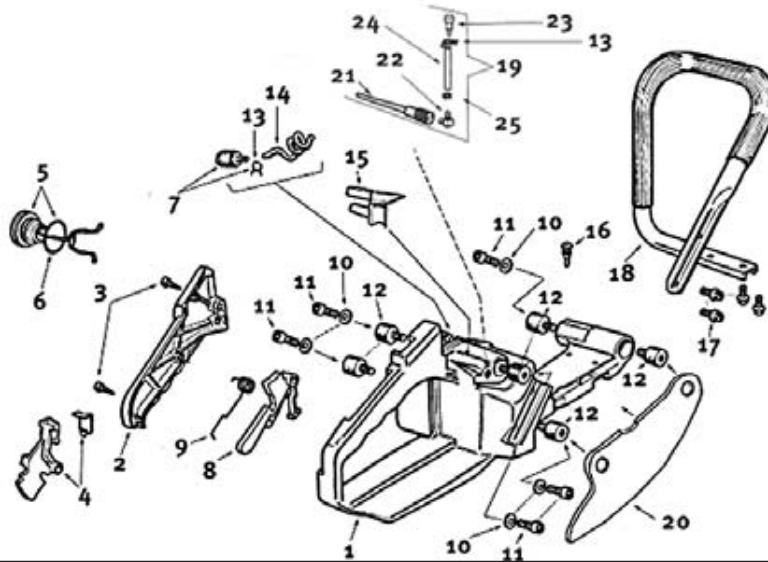

**For saws with serial numbers starting 967.
(see page 16 for serial number starting 977)**

Key #	Part No.	Description
I01	528655	Fuel Tank Assembly
I02	531105	Rear Handle Half
I03	73976	Screw
I04	530479	Throttle Lever
I05	530471	Fuel Cap Assembly, with Outer Seal Ring
I06	73448	Fuel Cap O-Ring
I07	73459	Fuel Filter
I08	532028	Trigger Lockout Lever
I09	73988	Trigger Lockout Lever Spring
I10	73897	Washer
I11	73982	Screw
I12	73980	Shock Absorber
I13	71588	Clip, Fuel Filter
I14	73375	Fuel Line
I15	71745	Shock Absorber, Rear Handle
I16	73270	Bumper, Shock Absorber, Fuel Tank Top
I17	73983	Front Handle Bolt
I18	509205	Front Handle
I19	71748	Fuel Breather Complete
I20	71766	Water Deflector, Bottom
I21	71751	Breather Tube Body
I22	71759	Breather Tube Elbow
I23	71761	Fuel Breather, Remote
I24	71777	Breather Tube Extension
I25	71760	Tube Clamp