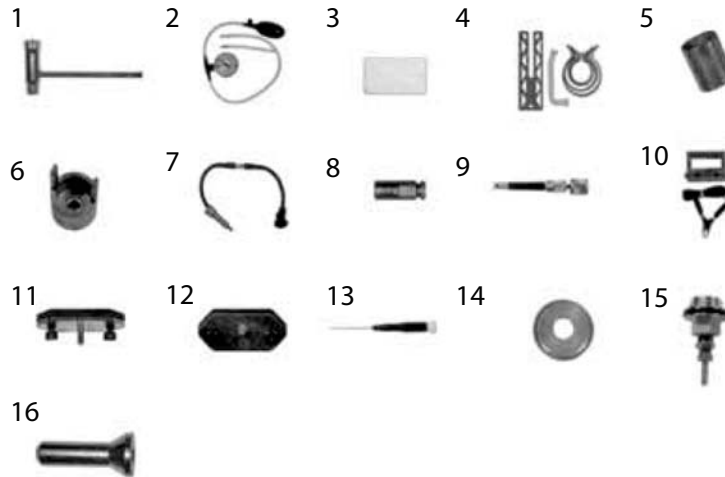

SERVICE ITEMS

680GC Petrol Concrete Saw

For saws with serial number starting 967 & 977

Key #	Part No.	Description
Above	71700	Gas Saw Service Tool Kit, includes all items shown above
1	71521	Scrench 13-19 mm
2	71541	Pressure Gauge Bulb
3	71542	Coil/Flywheel Timing Shim
4	71543	Cylinder Assembly Clamps & Piston Stop
5	71544	Manifold Assembly Tool
6	71546	Shock Absorber Tool
7	71547	Spark Tester
8	71548	Flywheel Disassembly Tool
9	71550	Limiter Cap Puller
10	71565	Electronic Tachometer
11	71569	Induction Seal Flange with Screws
12	71570	Exhaust Seal Flange with Screws
13	71573	Tuning Screwdriver
14	73461	Flywheel Puller
15	73425	Fuel Tank Pressure Cap
16	73462	Main Bearing Driver Tool
Not Shown	71734	Gasket Set
Not Shown	70249	14T Bar Nose Sprocket Repair Kit
Not Shown	71625	Carburetor Tuning Kit
Not Shown	505882	2-Stroke Oil, 25:1 Mix, 5.2 oz (158 ml) (6-Pack)
Not Shown	505883	2-Stroke Oil, 25:1 Mix, 5.2 oz (158 ml) (24-Pack)