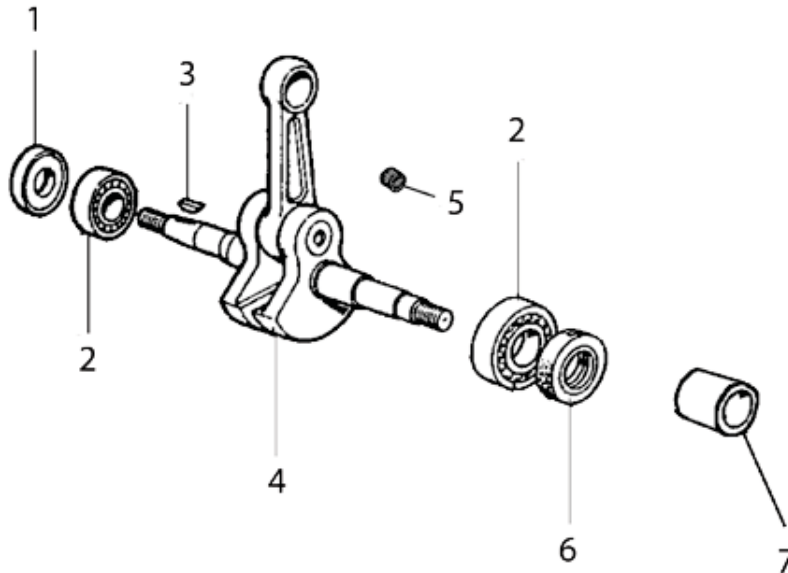

**For saws with serial numbers starting 977.
(see page 7 for serial number starting 967)**

Key #	Part No.	Description
D01	505469	Screw & Washer
D02	73897	Washer
D03	71735	Intake Manifold
D04	73901	Intake Manifold Flange Screw
D05	73947	Intake Manifold Flange
D06	73888	Carburetor Spring
D07	545877	Carburetor Pulse Tube
D08	528628	Carburetor, Walbro WJ-122A
D09	73866	Screw
D10	73895	Carburetor Support Bracket
D11	517547	Screw Guide
D12	73868	Intake Manifold
D13	73867	Intake Manifold Clamp
D14	514770	Spark Plug
D15	73874	Cylinder Bolt
D16	545873	Complete Piston/Cylinder Assembly
D17	545874	Gasket, Base
D18	73869	Wrist Pin Needle Bearing

**For saws with serial numbers starting 967.
(see page 10 for serial number starting 977)**

Key #	Part No.	Description
E07	73881	Cylinder to Muffler Gasket
E09	73327	Serrated Washer
E10	71411	Muffler Assembly
E12	73883	Muffler Mounting Screw
E14	73884	Muffler Support Bracket
E15	73885	Muffler Support Bracket Screw
E24	73897	Washer
E26	73866	Screw
E28	71481	Muffler Deflector
E29	71482	Screw

For saws with serial numbers starting 977.
 (see page 9 for serial number starting 967)

Key #	Part No.	Description
E01	545875	Cylinder to Muffler Gasket
E02	545872	Muffler Assembly
E03	73327	Washer
E04	73883	Screw
E05	73866	Screw

For saws with serial number starting 967 & 977

Key #	Part No.	Description
F01	73877	Crankshaft Seal Flywheel Side
F02	73209	Crankshaft Bearing
F03	73878	Crankshaft Flywheel Woodruff Key
F04	71410	Crankshaft Assembly
F05	73869	Wrist Pin Needle Bearing
F06	73289	Crankshaft Seal Clutch Side
F07	71452	Crankshaft Bushing