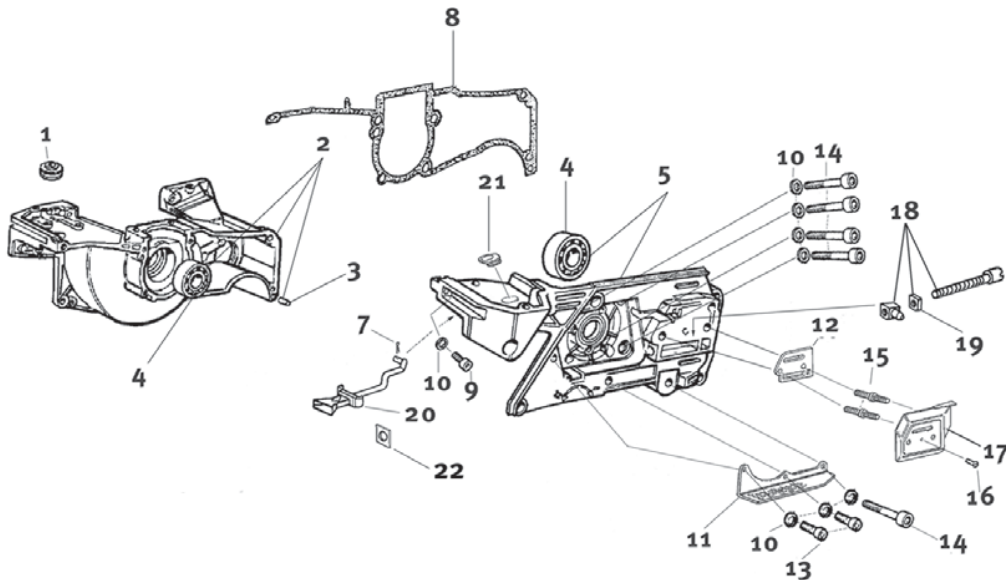

For saws with serial number starting 967 & 977

Key #	Part No.	Description
F01	73877	Crankshaft Seal Flywheel Side
F02	73209	Crankshaft Bearing
F03	73878	Crankshaft Flywheel Woodruff Key
F04	71410	Crankshaft Assembly
F05	73869	Wrist Pin Needle Bearing
F06	73289	Crankshaft Seal Clutch Side
F07	71452	Crankshaft Bushing

For saws with serial number starting 967 & 977

Key #	Part No.	Description
G01	73931	Outer Crankcase Seal, Clutch Side
G02	73949	Outer Crankcase Seal Body
G03	73940	Bolt
G04	73285	Washer
G05	73945	Clutch Spacer Washer
G06	70949	8T Rim Sprocket Kit
G07	73939	Clutch Needle Bearing
G08	71520	Clutch Drum Assembly
G09	73941	Clutch Spacer Washer, Inside
G10	71419	Clutch Assembly
G11	73943	Clutch Spring

**For saws with serial numbers starting 967.
(see page 14 for serial number starting 977)**

Key #	Part No.	Description
H01	73390	Fuel Line Grommet, Crankcase
H02 & H05	528653	Crankcase Assembly, right & left
H03	73281	Crankcase Dowel Pin
H04	73209	Crankshaft Bearing
H07	73927	Choke Lever Split Pin
H08	73934	Crankcase Gasket
H09	73930	Crankcase Bolt
H10	73897	Washer
H11	528657	Chain Guard
H12	71740	Bar Mount Pad Spacer
H13	73397	Cover Guard Mounting Bolt
H14	73379	Screw
H15	73933	Bar Mounting Stud
H16	73284	Screw
H17	71738	Bar Mount Pad Cover Plate
H18	73935	Premium Tensioner Kit
H19	73936	Tensioner Screw Retainer
H20	530469	Choke Lever
H21	531107	Crankcase Grommet, Right Side
H22	73955	Choke Lever Bushing