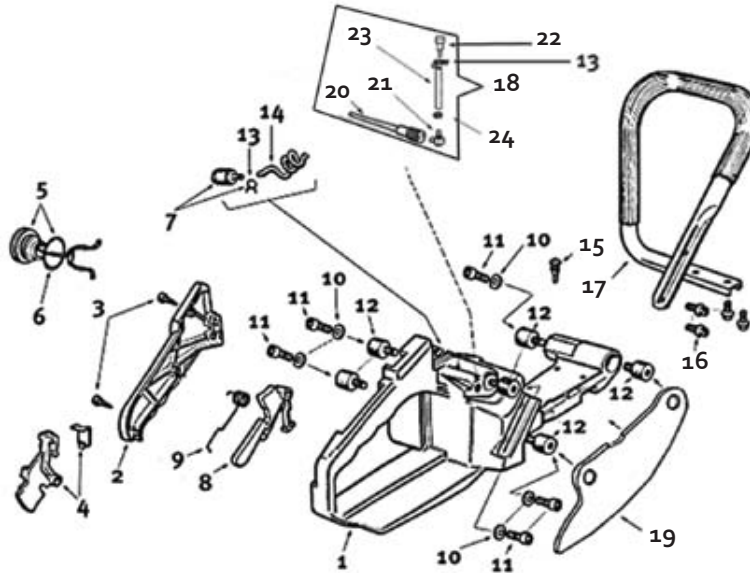

For saws with serial numbers starting 977.
(see page 15 for serial number starting 967)

Key #	Part No.	Description
I01	528655	Fuel Tank Assembly
I02	531105	Rear Handle Half
I03	73976	Screw
I04	530479	Throttle Lever
I05	530471	Fuel Cap Assembly, with Outer Seal Ring
I06	73448	Fuel Cap O-Ring
I07	73459	Fuel Filter
I08	532028	Trigger Lockout Lever
I09	73988	Trigger Lockout Lever Spring
I10	73897	Washer
I11	73982	Screw
I12	73980	Shock Absorber
I13	71588	Clip, Fuel Filter
I14	73375	Fuel Line
I15	73270	Bumper, Shock Absorber, Fuel Tank Top
I16	73983	Front Handle Bolt
I17	545971	Front Handle
I18	71748	Fuel Breather Complete
I19	71766	Water Deflector, Bottom
I20	71751	Breather Tube Body
I21	71759	Breather Tube Elbow
I22	71761	Fuel Breather, Remote
I23	71777	Breather Tube Extension
I24	71760	Tube Clamp