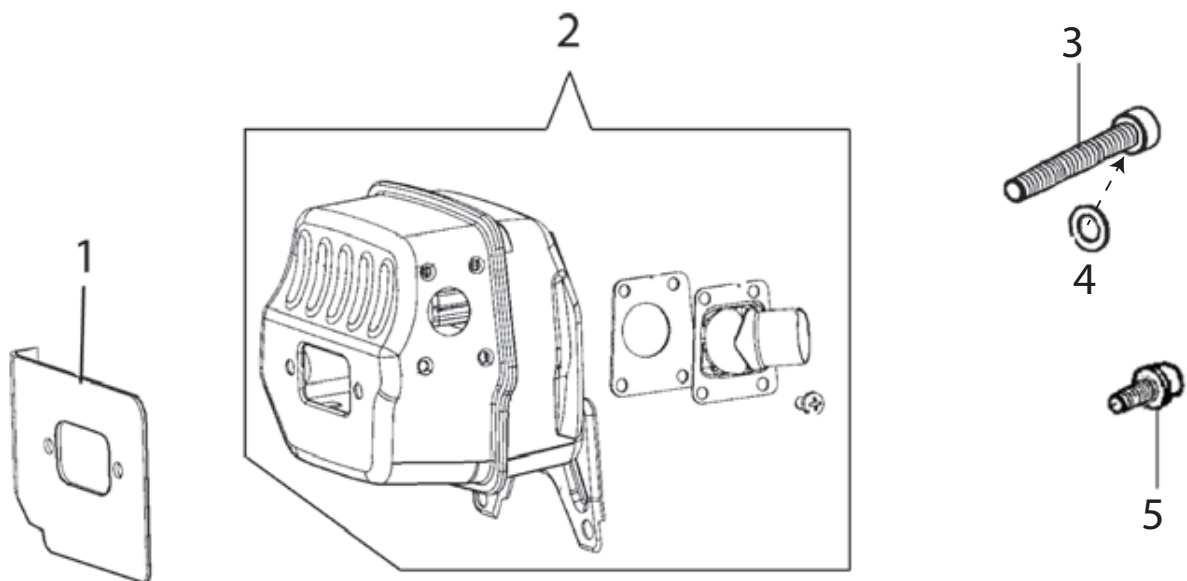

For saws with serial numbers starting 977.
(see page 9 for serial number starting 967)

Key #	Part No.	Description
E01	545875	Cylinder to Muffler Gasket
E02	545872	Muffler Assembly
E03	73327	Washer
E04	73883	Screw
E05	73866	Screw