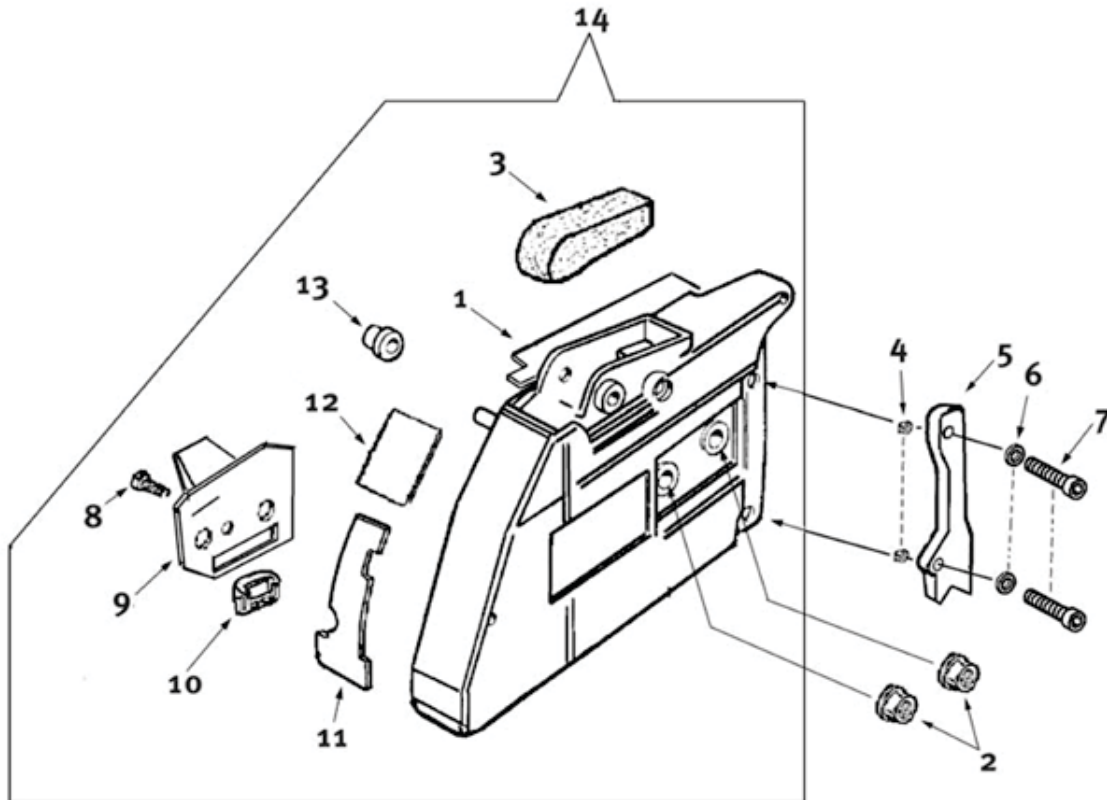

For saws with serial number starting 967 & 977

Key #	Part No.	Description
L01	71743	Side Cover Insert, Top
L02	73958	Side Cover Nut
L03	71462	Chain Cover Cap
L04	73367	Nut
L05	71533	WallWalker Side Arm
L06	73951	Washer
L07	507355	WallWalker Side Arm Screw
L08	71487	Screw
L09	71447	Side Cover Plate
L10	73957	Lower Guard
L11	73972	Side Cover Insert, Bottom Rear
L12	73948	Side Cover Insert, Top Rear
L13	73310	Rubber Bumper Cover
L14	528659	Side Cover Assembly, Complete