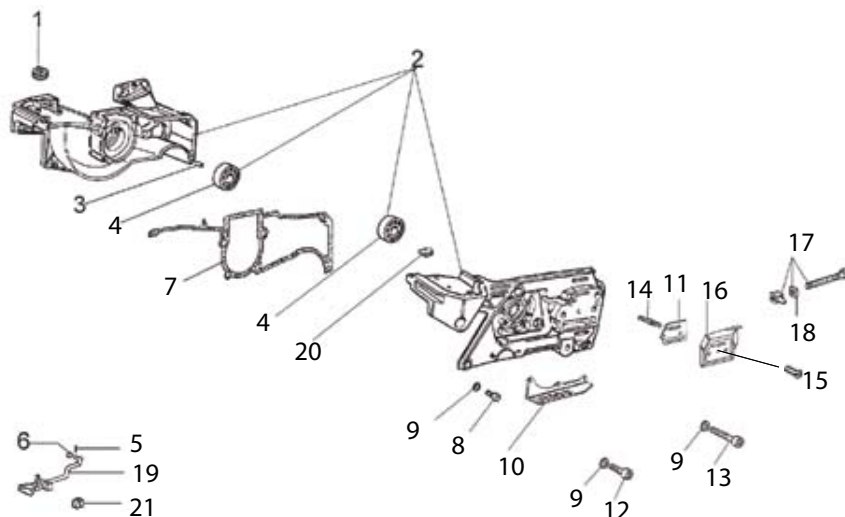

**For saws with serial numbers starting 977.
(see page 13 for serial number starting 967)**

Key #	Part No.	Description
H01	73390	Fuel Line Grommet, Crankcase
H02	545967	Crankcase Assembly, right & left
H03	73281	Crankcase Dowel Pin
H04	545969	Crankshaft Bearing
H05	73927	Choke Lever Split Pin
H06	548526	O-ring
H07	545968	Crankcase Gasket
H08	73930	Crankcase Bolt
H09	73897	Washer
H10	528657	Chain Guard
H11	71740	Bar Mount Pad Spacer
H12	73397	Cover Guard Mounting Bolt
H13	73379	Screw
H14	73933	Bar Mounting Stud
H15	73284	Screw
H16	71738	Bar Mount Pad Cover Plate
H17	73935	Premium Tensioner Kit
H18	73936	Tensioner Screw Retainer
H19	530469	Choke Lever
H20	531107	Crankcase Grommet, Right Side
H21	73955	Choke Lever Bushing