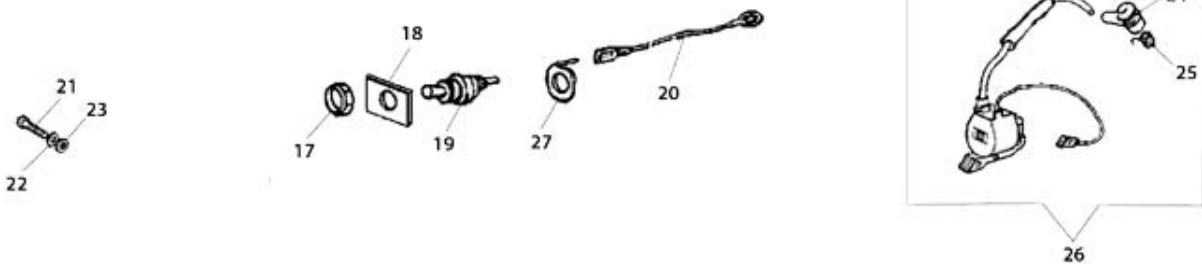

For saws with serial number starting 967 & 977

Key #	Part No.	Description
C17	73239	Ignition Toggle Switch Nut
C18	73238	Ignition Toggle Plate On/Off
C19	73237	Switch, Ignition Toggle
C20	73919	Ignition Toggle Cable
C21	73914	Screw
C22	73285	Washer
C23	73890	Washer
C24	73241	Spark Plug Boot with Spring
C25	73917	Spark Plug Spring
C26	528639	Ignition Coil with Spark Plug Lead & Primary
C27	71449	Toggle Switch Connecting Plate