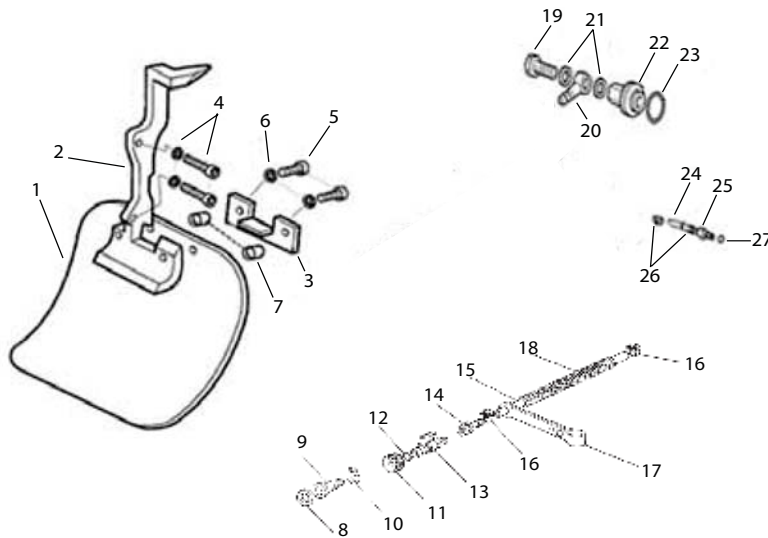

For saws with serial number starting 967 & 977

Key #	Part No.	Description	serial number starting 967	serial number starting 977
K01	71534	Guard Flap	X	X
K02	71532	WallWalker® Lever Arm	X	X
K03	71531	Guard Flap Clamp	X	X
K04	505469	Screw & Washer	X	X
K05	71479	Guard Flap Screw	X	X
K06	73951	Washer	X	X
K07	71480	Guard Flap Spacer	X	X
K08	71469	Water Hose Gasket		X
K09	71467	Fitting	X	X
K10	545975	Clip	X	X
K11	71457	Ring Nut	X	X
K12	71468	Water Hose O-Ring	X	X
K13	71458	Water Shut-Off Valve	X	X
K14	71454	Fitting	X	X
K15	71455	Tube	X	X
K16	71465	Hose Clamp	X	X
K17	71461	Hose Hanger	X	X
K18	71464	Water Hose Cover	X	X
K19	71463	Water Hose Screw	X	X
K20	71453	Fitting	X	X
K21	71456	Copper Washer	X	X
K22	73923	Water Tank Cap	X	X
K23	73448	Fuel Cap O-Ring	X	X
K24	71459	Tube	X	X
K25	71470	Fitting	X	X
K26	71471	Fitting	X	X
K27	71472	O-Ring	X	X
K28	71744	Hose Hanger Button	X	X