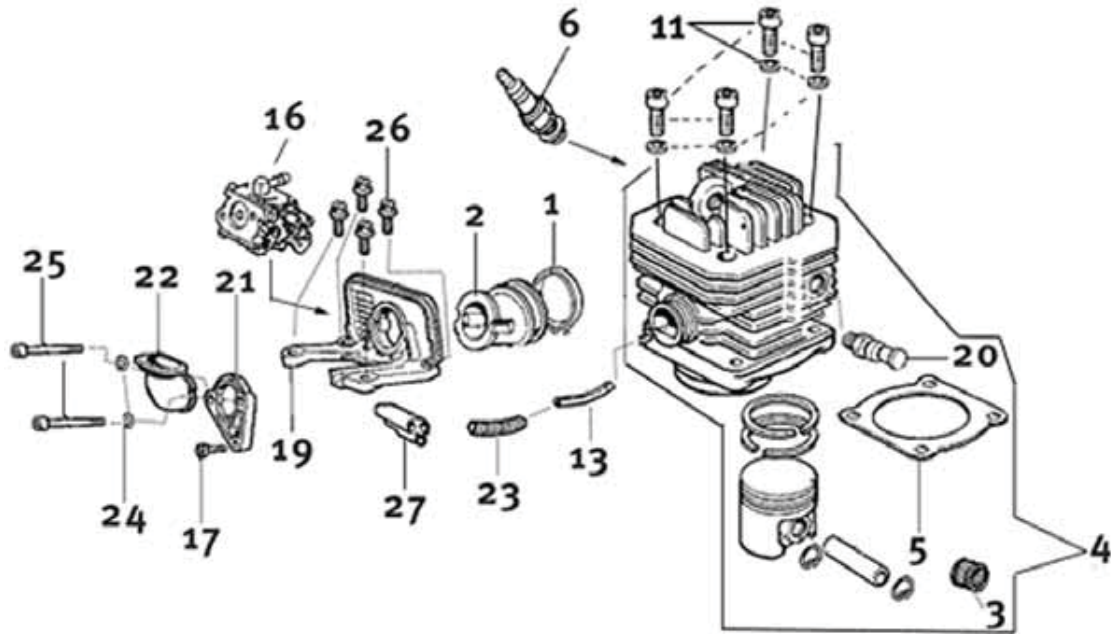

For saws with serial number starting 967 & 977

Key #	Part No.	Description
A01	73230	Screw
A02	530208	Starter Rope Handle
A03	73904	Starter Rope
A04	531103	Starter Coil Spring & Housing
A05	71451	Starter Case Plate
A06	505380	Screw
A07	528661	Starter Rope Pulley
A08	73905	Starter Pulley Washer
A09	73907	Starter Pulley Screw
A10	528637	Starter Cover Assembly
A11	530367	Starter Assembly Washer
A12	532026	Spring Housing Washer
A13	508853	Starter Assembly Cap

For saws with serial number starting 967 & 977

Key #	Part No.	Description
B31	531109	Flywheel Shroud
B45	528651	Flywheel Assembly
B48	73891	Nut
B51	73911	Washer
B57	73912	Washer
B71	509163	Starter Pawl Assembly
Not Shown	71734	Gasket Set

For saws with serial number starting 967 & 977

Key #	Part No.	Description
C17	73239	Ignition Toggle Switch Nut
C18	73238	Ignition Toggle Plate On/Off
C19	73237	Switch, Ignition Toggle
C20	73919	Ignition Toggle Cable
C21	73914	Screw
C22	73285	Washer
C23	73890	Washer
C24	73241	Spark Plug Boot with Spring
C25	73917	Spark Plug Spring
C26	528639	Ignition Coil with Spark Plug Lead & Primary
C27	71449	Toggle Switch Connecting Plate

For saws with serial numbers starting 967.
 (see page 8 for serial number starting 977)

Key #	Part No.	Description
D01	73867	Intake Manifold Clamp
D02	73868	Intake Manifold
D03	73869	Wrist Pin Needle Bearing
D04	71413	Complete Piston/Cylinder Assembly
D05	71412	Cylinder Base Gasket Assembly
D06	514770	Spark Plug
D11	73874	Cylinder Bolt
D13	73898	Carburetor Pulse Tube
D16	528628	Carburetor, Walbro WJ-122
D17	73901	Intake Manifold Flange Screw
D19	73895	Carburetor Support Bracket
D20	71642	Decompression Valve
D21	73947	Intake Manifold Flange
D22	71735	Intake Manifold
D23	73888	Carburetor Spring
D24	73897	Washer
D25	505469	Screw & Washer
D26	73866	Screw
D27	517547	Screw Guide