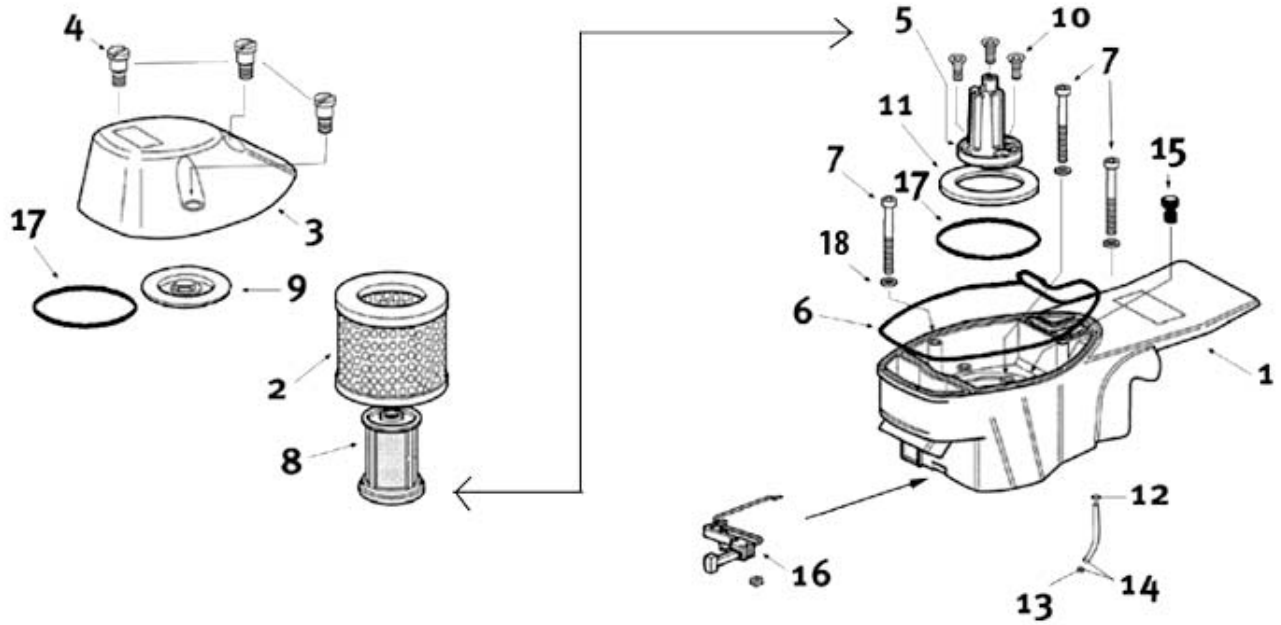

**For saws with serial numbers starting 967.
(see page 18 for serial number starting 977)**

Key #	Part No.	Description
J01	71754	Cylinder Cover Assembly
J02	71752	Air Filter Canister, Polyester
J03	530473	Air Filter Cover
J04	73992	Filter Cover Screw
J05	73338	Filter Support
J06	71756	Filter Cover Gasket
J07	71771	Screw, Cylinder Cover, Long, Socket Head
J08	73336	Prefilter Plastic, Secondary Filter
J09	71758	Air Filter Flange
J10	73337	Filter Support Screw
J11	73335	Filter Canister Gasket
J12	71472	O-Ring
J13	71760	Tube Clamp
J14	505382	Compensator Tube
J15	71763	Breather Grommet
J16	71750	Throttle Assembly
J17	73331	O-Ring, Air Filter
J18	73897	Washer