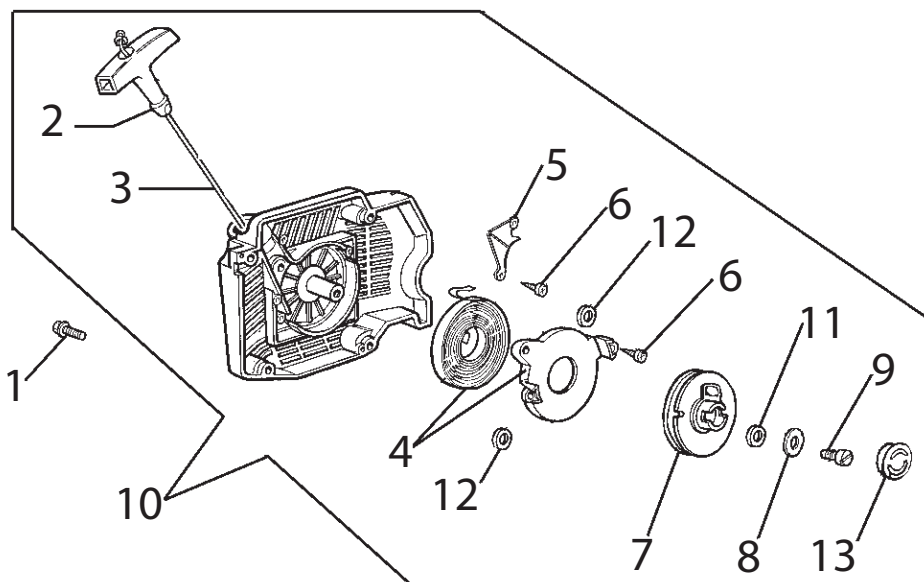

SERVICE ITEMS

680GC Petrol Concrete Saw

For saws with serial number starting 967 & 977

Key #	Part No.	Description
Above	71700	Gas Saw Service Tool Kit, includes all items shown above
1	71521	Scrench 13-19 mm
2	71541	Pressure Gauge Bulb
3	71542	Coil/Flywheel Timing Shim
4	71543	Cylinder Assembly Clamps & Piston Stop
5	71544	Manifold Assembly Tool
6	71546	Shock Absorber Tool
7	71547	Spark Tester
8	71548	Flywheel Disassembly Tool
9	71550	Limiter Cap Puller
10	71565	Electronic Tachometer
11	71569	Induction Seal Flange with Screws
12	71570	Exhaust Seal Flange with Screws
13	71573	Tuning Screwdriver
14	73461	Flywheel Puller
15	73425	Fuel Tank Pressure Cap
16	73462	Main Bearing Driver Tool
Not Shown	71734	Gasket Set
Not Shown	70249	14T Bar Nose Sprocket Repair Kit
Not Shown	71625	Carburetor Tuning Kit
Not Shown	505882	2-Stroke Oil, 25:1 Mix, 5.2 oz (158 ml) (6-Pack)
Not Shown	505883	2-Stroke Oil, 25:1 Mix, 5.2 oz (158 ml) (24-Pack)

For saws with serial number starting 967 & 977

Key #	Part No.	Description
A01	73230	Screw
A02	530208	Starter Rope Handle
A03	73904	Starter Rope
A04	531103	Starter Coil Spring & Housing
A05	71451	Starter Case Plate
A06	505380	Screw
A07	528661	Starter Rope Pulley
A08	73905	Starter Pulley Washer
A09	73907	Starter Pulley Screw
A10	528637	Starter Cover Assembly
A11	530367	Starter Assembly Washer
A12	532026	Spring Housing Washer
A13	508853	Starter Assembly Cap

For saws with serial number starting 967 & 977

Key #	Part No.	Description
C17	73239	Ignition Toggle Switch Nut
C18	73238	Ignition Toggle Plate On/Off
C19	73237	Switch, Ignition Toggle
C20	73919	Ignition Toggle Cable
C21	73914	Screw
C22	73285	Washer
C23	73890	Washer
C24	73241	Spark Plug Boot with Spring
C25	73917	Spark Plug Spring
C26	528639	Ignition Coil with Spark Plug Lead & Primary
C27	71449	Toggle Switch Connecting Plate