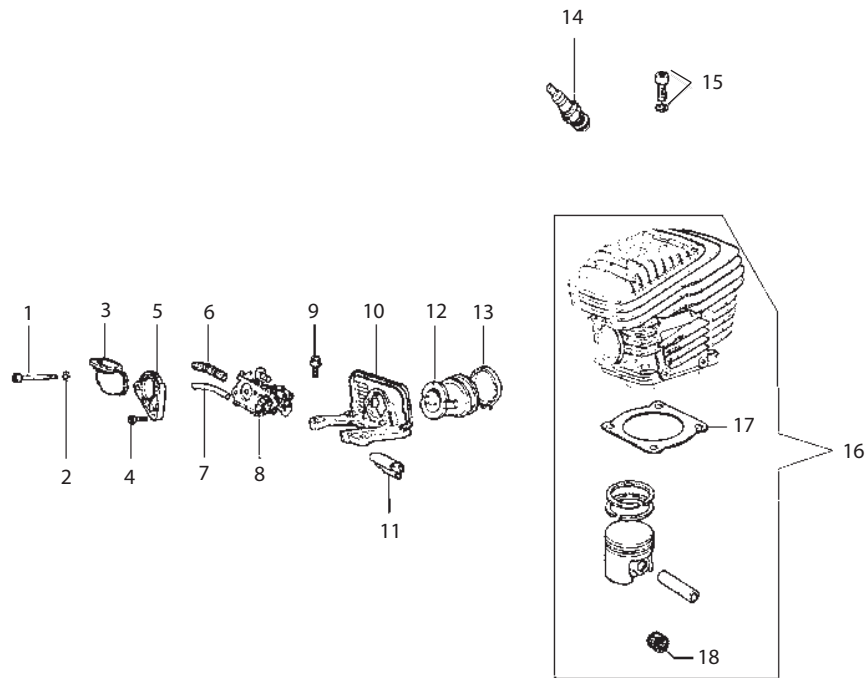

For saws with serial number starting 967 & 977

Key #	Part No.	Description
C17	73239	Ignition Toggle Switch Nut
C18	73238	Ignition Toggle Plate On/Off
C19	73237	Switch, Ignition Toggle
C20	73919	Ignition Toggle Cable
C21	73914	Screw
C22	73285	Washer
C23	73890	Washer
C24	73241	Spark Plug Boot with Spring
C25	73917	Spark Plug Spring
C26	528639	Ignition Coil with Spark Plug Lead & Primary
C27	71449	Toggle Switch Connecting Plate

For saws with serial numbers starting 967.
 (see page 8 for serial number starting 977)

Key #	Part No.	Description
D01	73867	Intake Manifold Clamp
D02	73868	Intake Manifold
D03	73869	Wrist Pin Needle Bearing
D04	71413	Complete Piston/Cylinder Assembly
D05	71412	Cylinder Base Gasket Assembly
D06	514770	Spark Plug
D11	73874	Cylinder Bolt
D13	73898	Carburetor Pulse Tube
D16	528628	Carburetor, Walbro WJ-122
D17	73901	Intake Manifold Flange Screw
D19	73895	Carburetor Support Bracket
D20	71642	Decompression Valve
D21	73947	Intake Manifold Flange
D22	71735	Intake Manifold
D23	73888	Carburetor Spring
D24	73897	Washer
D25	505469	Screw & Washer
D26	73866	Screw
D27	517547	Screw Guide

**For saws with serial numbers starting 977.
(see page 7 for serial number starting 967)**

Key #	Part No.	Description
D01	505469	Screw & Washer
D02	73897	Washer
D03	71735	Intake Manifold
D04	73901	Intake Manifold Flange Screw
D05	73947	Intake Manifold Flange
D06	73888	Carburetor Spring
D07	545877	Carburetor Pulse Tube
D08	528628	Carburetor, Walbro WJ-122A
D09	73866	Screw
D10	73895	Carburetor Support Bracket
D11	517547	Screw Guide
D12	73868	Intake Manifold
D13	73867	Intake Manifold Clamp
D14	514770	Spark Plug
D15	73874	Cylinder Bolt
D16	545873	Complete Piston/Cylinder Assembly
D17	545874	Gasket, Base
D18	73869	Wrist Pin Needle Bearing