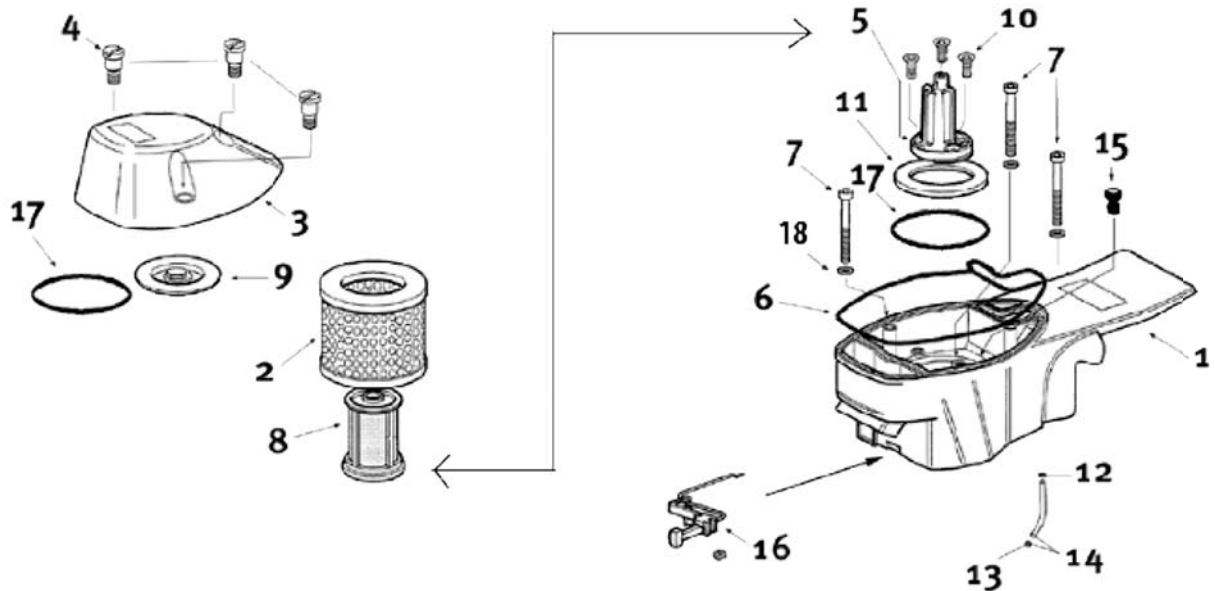

**For saws with serial numbers starting 977.
(see page 17 for serial number starting 967)**

Key #	Part No.	Description
J01	545973	Cylinder Cover Assembly
J02	71752	Air Filter Canister, Polyester
J03	530473	Air Filter Cover
J04	73992	Filter Cover Screw
J05	73338	Filter Support
J06	71756	Filter Cover Gasket
J07	71771	Screw, Cylinder Cover, Long, Socket Head
J08	73336	Prefilter Plastic, Secondary Filter
J09	71758	Air Filter Flange
J10	73337	Filter Support Screw
J11	73335	Filter Canister Gasket
J12	71472	O-Ring
J13	71760	Tube Clamp
J14	505382	Compensator Tube
J15	71763	Breather Grommet
J16	71750	Throttle Assembly
J17	73331	O-Ring, Air Filter
J18	73897	Washer