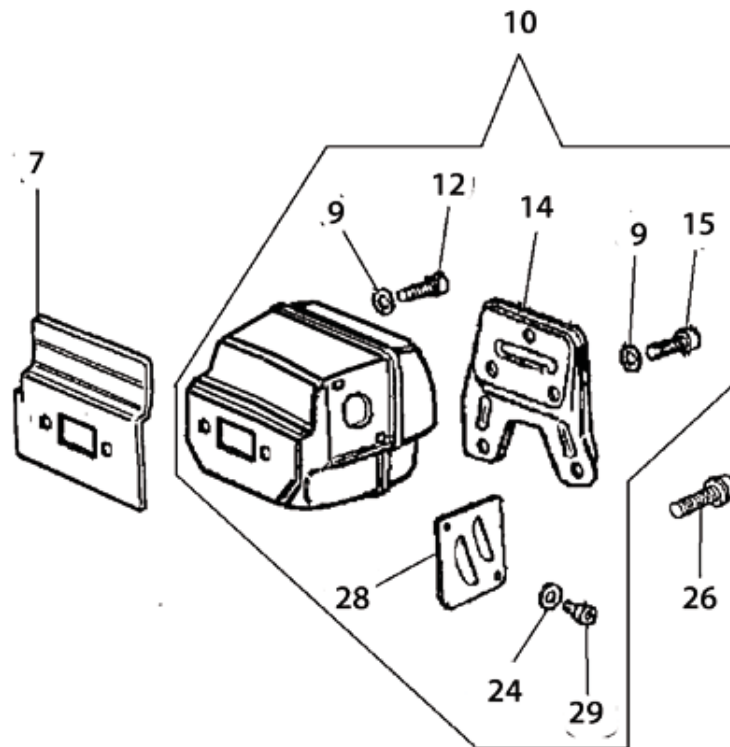

**For saws with serial numbers starting 967.
(see page 10 for serial number starting 977)**

Key #	Part No.	Description
E07	73881	Cylinder to Muffler Gasket
E09	73327	Serrated Washer
E10	71411	Muffler Assembly
E12	73883	Muffler Mounting Screw
E14	73884	Muffler Support Bracket
E15	73885	Muffler Support Bracket Screw
E24	73897	Washer
E26	73866	Screw
E28	71481	Muffler Deflector
E29	71482	Screw