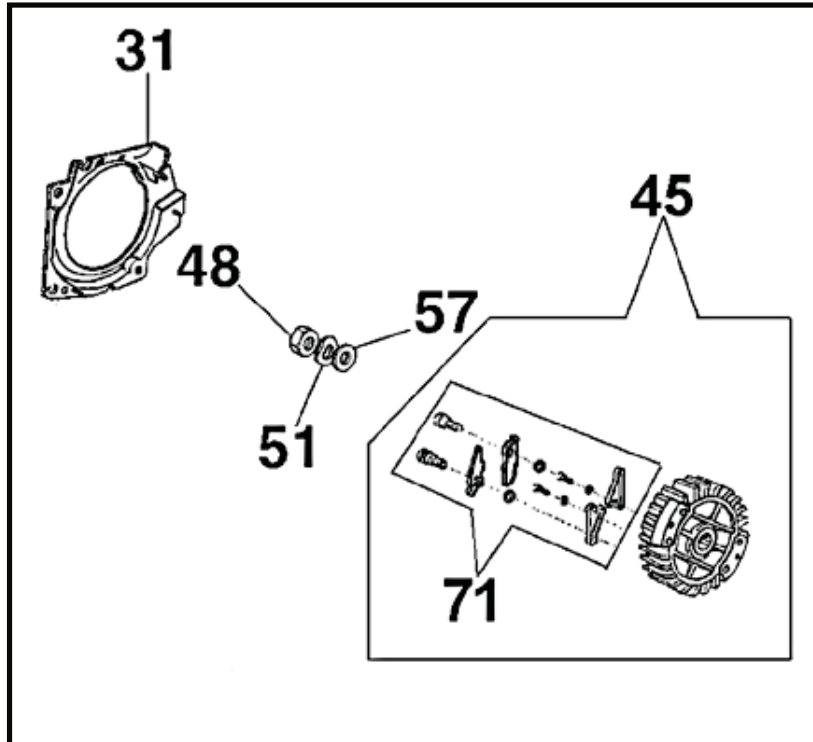

For saws with serial number starting 967 & 977

Key #	Part No.	Description
B31	531109	Flywheel Shroud
B45	528651	Flywheel Assembly
B48	73891	Nut
B51	73911	Washer
B57	73912	Washer
B71	509163	Starter Pawl Assembly
Not Shown	71734	Gasket Set