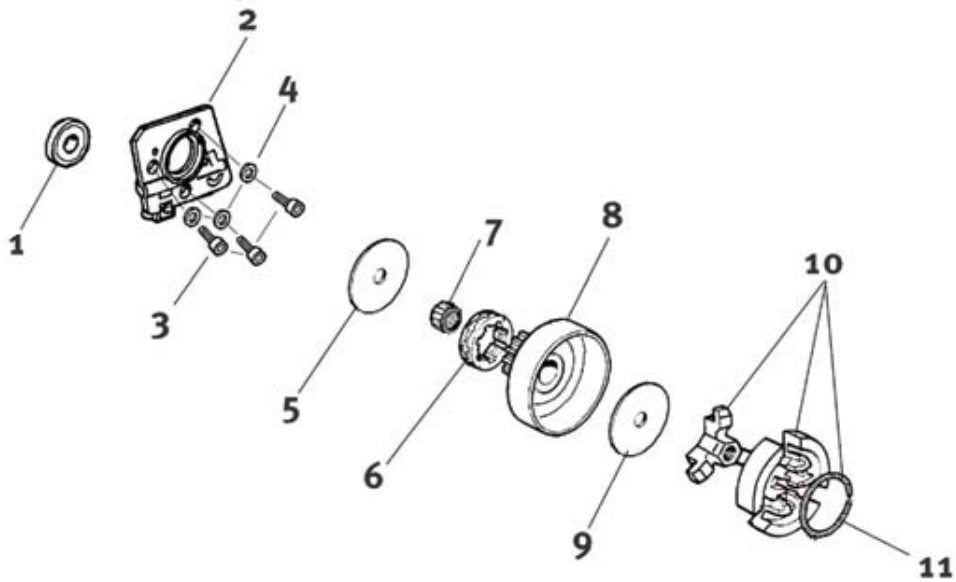

For saws with serial number starting 967 & 977

Key #	Part No.	Description
G01	73931	Outer Crankcase Seal, Clutch Side
G02	73949	Outer Crankcase Seal Body
G03	73940	Bolt
G04	73285	Washer
G05	73945	Clutch Spacer Washer
G06	70949	8T Rim Sprocket Kit
G07	73939	Clutch Needle Bearing
G08	71520	Clutch Drum Assembly
G09	73941	Clutch Spacer Washer, Inside
G10	71419	Clutch Assembly
G11	73943	Clutch Spring