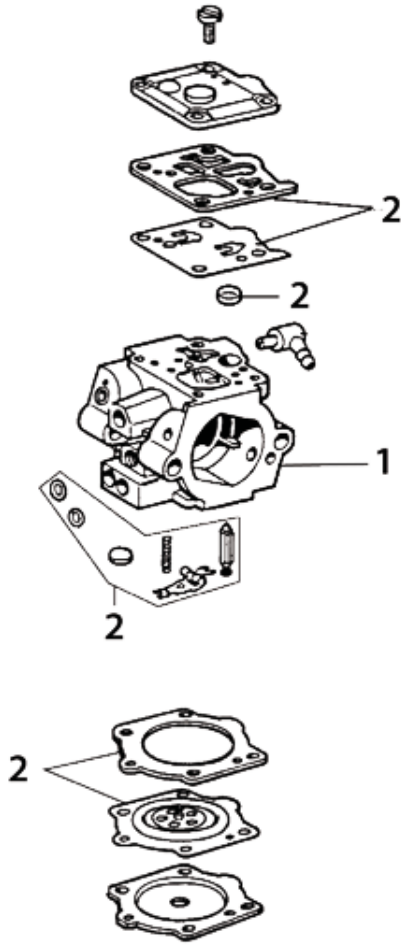

For saws with serial number starting 967 & 977

Key #	Part No.	Description
M01	528628	Carburetor, Walbro WJ-122A
M02	73996	Carburetor Repair Kit