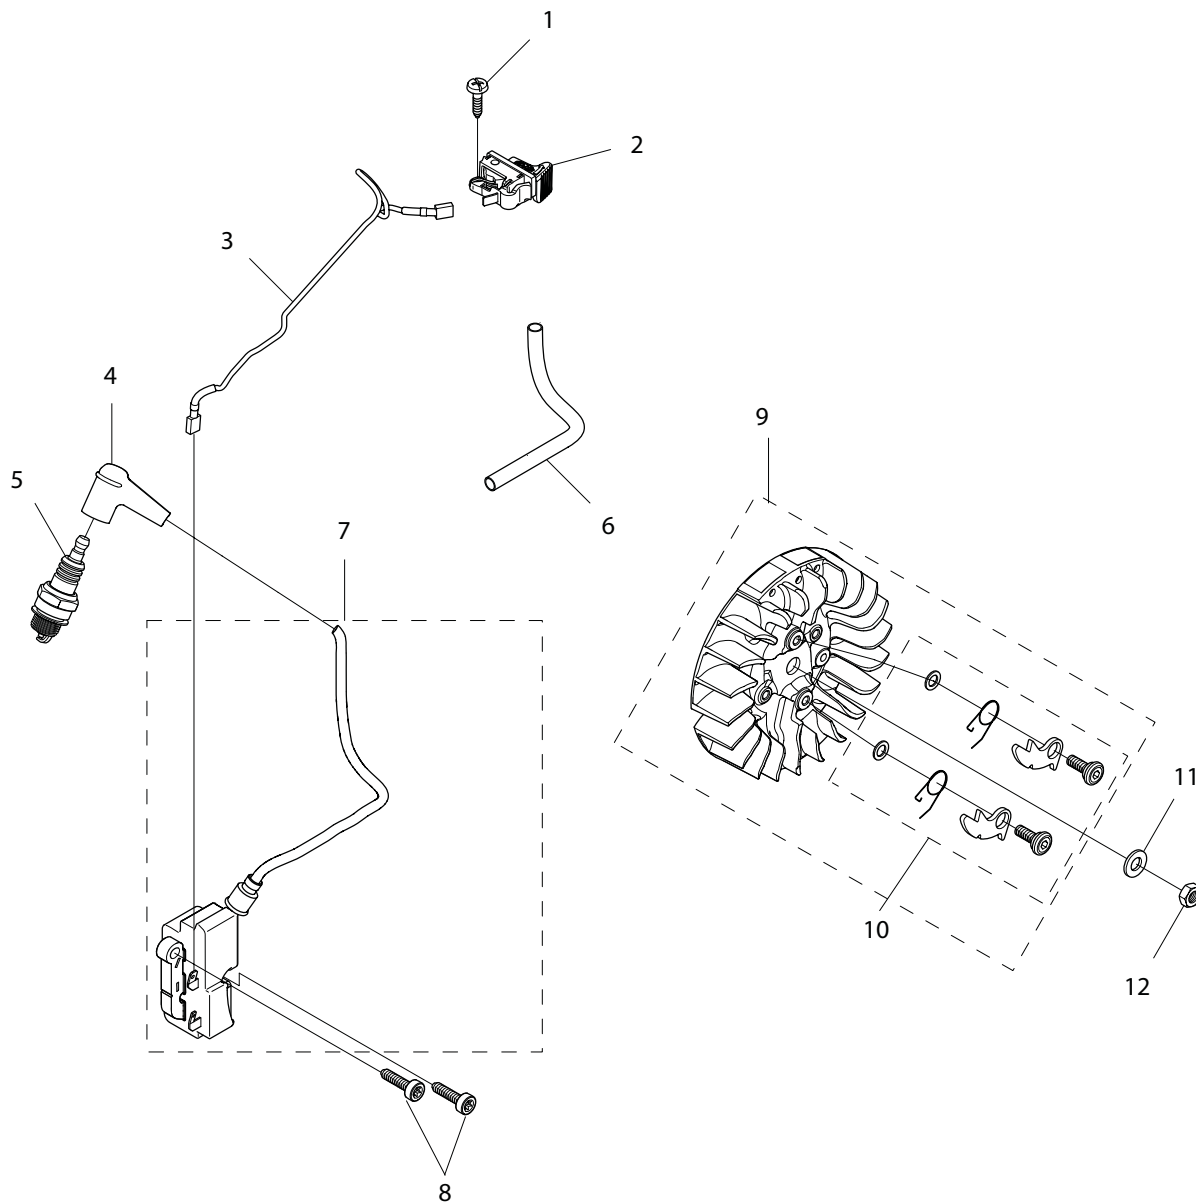

## 695GC/695F4 Gas Saw

ITEM DESCRIPTION	KEY	PAGE
695GC/695F4 Gas Saw Service Items	n/a	2
Starter Assembly	A	3
Flywheel & Ignition Assembly	B	4
Clutch Assembly & WallWalker®	C	5
Side Cover & Tensioner Assembly	D	6
Cylinder & Exhaust Assemblies	E	7
Crankcase Assembly	F	8
Crankshaft Assembly	G	9
Complete Engine Assembly	H	10
Carburetor & Intake Assemblies	I	11
Cylinder & Air Filter Cover Assemblies	J	12
Fuel Tank Assembly	K	13
Water Delivery System	L	14

## 695GC Gas Concrete Saw

Key #	Part No.	Description
1	71541	Pressure Gauge Bulb
2	71543	Cylinder Assembly Clamps & Piston Stop
3	71565	Electronic Tachometer
4	73425	Fuel Tank Pressure Cap
5	546191	Workshop Key Torx T27
6	546192	Test Spark Plug
7	546193	Air Gap Gauge
8	546194	Flywheel Puller
9	547277	Piston Stop
10	546196	Wrist Pin Punch
11	546197	Cylinder Seal, Exhaust
12	546198	Cylinder Seal, Inlet Port
13	546289	Puller, Sealing Ring
14	546291	Assembly Punch
15	546292	Universal Puller
16	546293	Grip Plate
17	546294	Bearing Puller
18	546295	Bearing Press
19	546307	Screwdriver, Idle
not shown	70249	14T Bar Nose Sprocket Repair Kit (for 695GC)
not shown	530046	FORCE4™ Bar Nose Sprocket Repair Kit (for 695F4)
not shown	544119	Torque Srench
not shown	544120	Flat Blade Srench
not shown	71625	Carburetor Tuning Kit
not shown	505880	2-Stroke Oil, 25:1 Mix, 200 ml (6-pack)
not shown	505885	2-Stroke Oil, 25:1 Mix, 200 ml (24-pack)

Key #	Part No.	Description
A01	544013	STARTER COVER ASSEMBLY
A02	544127	STARTER PULLEY KIT
A03	543974	SCREW
A04	544021	RECOIL SPRING
A05	544023	STARTER CORD
A06	544024	STARTER HANDLE
A07	544012	SCREW
A08	544026	STARTER COVER SHIELD

Key #	Part No.	Description
D01	543899	SIDE COVER ASSEMBLY
D02	543900	SIDE COVER NUT
D03	543901	SIDE COVER NUT CIRCLIP
D04	543902	TENSIONER COVER PLATE SCREW
D05	543903	SCREW, SIDE COVER CAP
D06	543904	TENSIONER