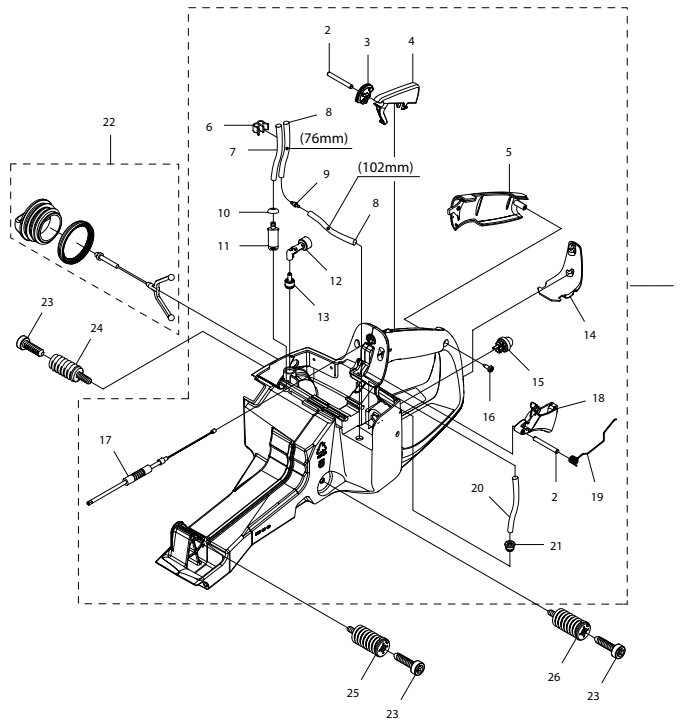

Key #	Part No.	Description
K01	543812	FUEL TANK ASSEMBLY
K02	543813	PARALLEL PIN
K03	543814	CABLE LEVER
K04	543815	THROTTLE LOCK OUT LEVER
K05	543816	REAR HANDLE COVER
K06	543818	CLIP
K07	543993	FUEL LINE
K08	543994	CHECK VALVE TUBE
K09	543969	CHECK VALVE
K10	543970	HOSE CLAMP
K11	543971	FUEL FILTER
K12	544990	TANK VENT ELBOW
K13	544122	TANK VENT
K14	543972	REAR HANDLE GROUND SUPPORT
K15	543973	PURGE BULB
K16	543974	REAR HANDLE SCREW
K17	543975	THROTTLE CABLE ASSEMBLY
K18	543976	THROTTLE TRIGGER
K19	543977	TRIGGER SPRING
K20	543995	PURGE BULB TUBE
K21	543978	GROMMET
K22	543979	GAS TANK CAP ASSEMBLY
K23	543981	SHOCK ABSORBER SCREW
K24	543982	SHOCK ABSORBER CLUTCH SIDE
K25	543983	SHOCK ABSORBER FRONT
K26	543984	SHOCK ABSORBER FLYWHEEL SIDE