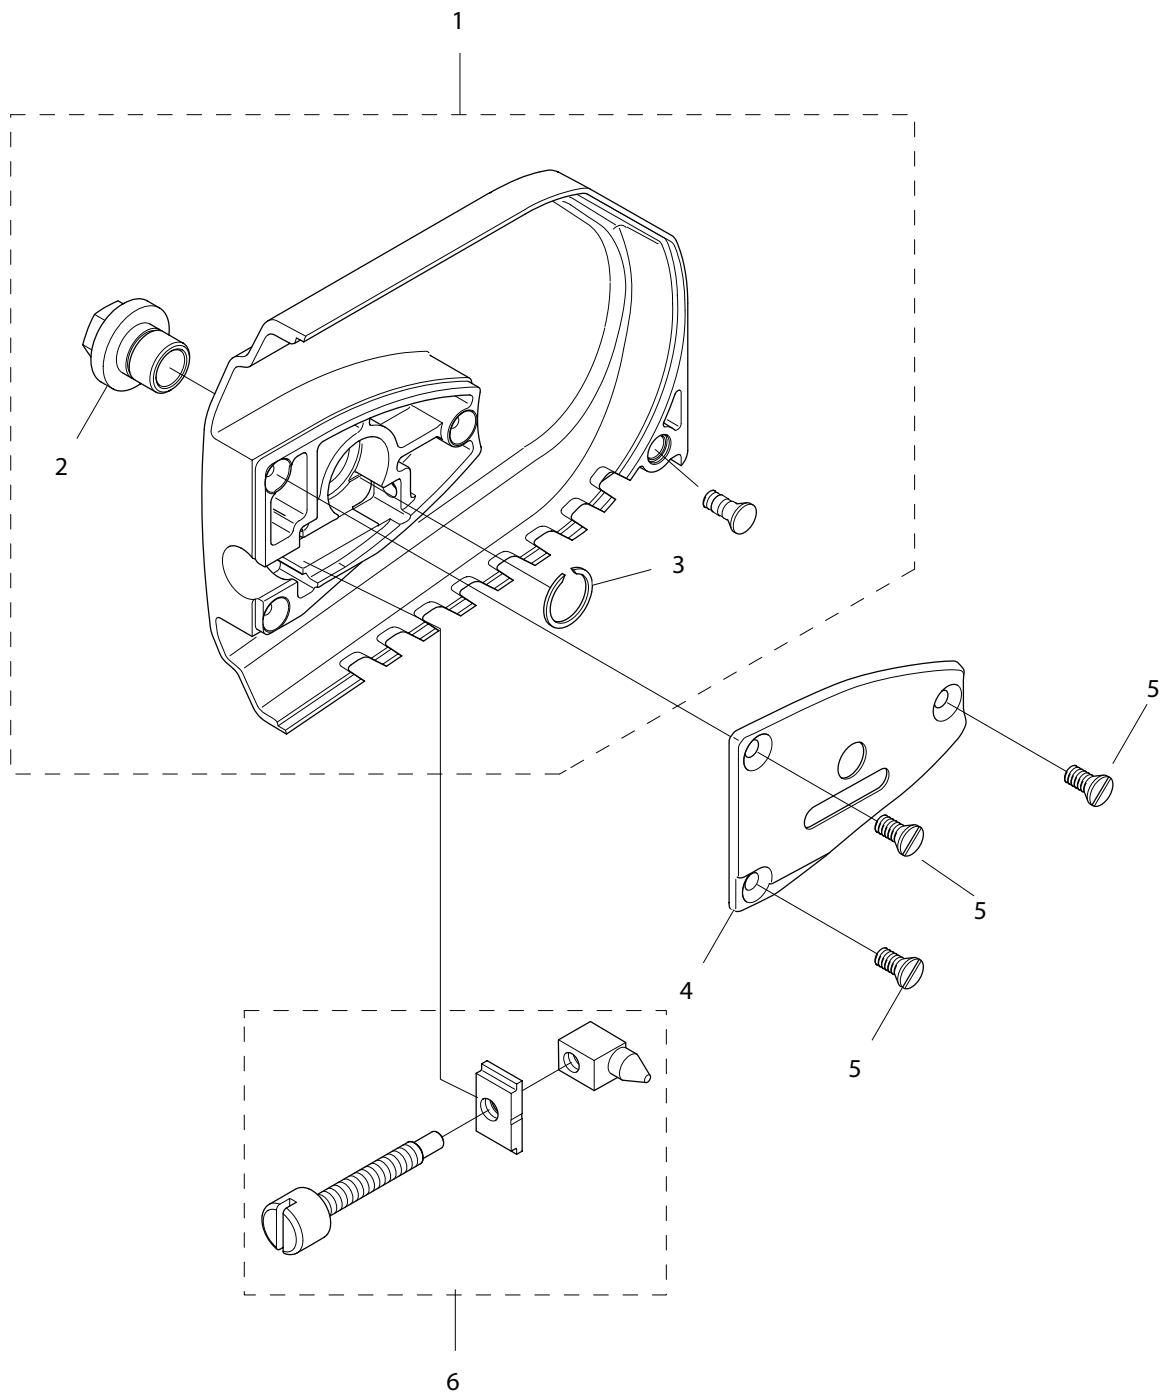

Key #	Part No.	Description
D01	543899	SIDE COVER ASSEMBLY
D02	543900	SIDE COVER NUT
D03	543901	SIDE COVER NUT CIRCLIP
D04	543902	TENSIONER COVER PLATE SCREW
D05	543903	SCREW, SIDE COVER CAP
D06	543904	TENSIONER