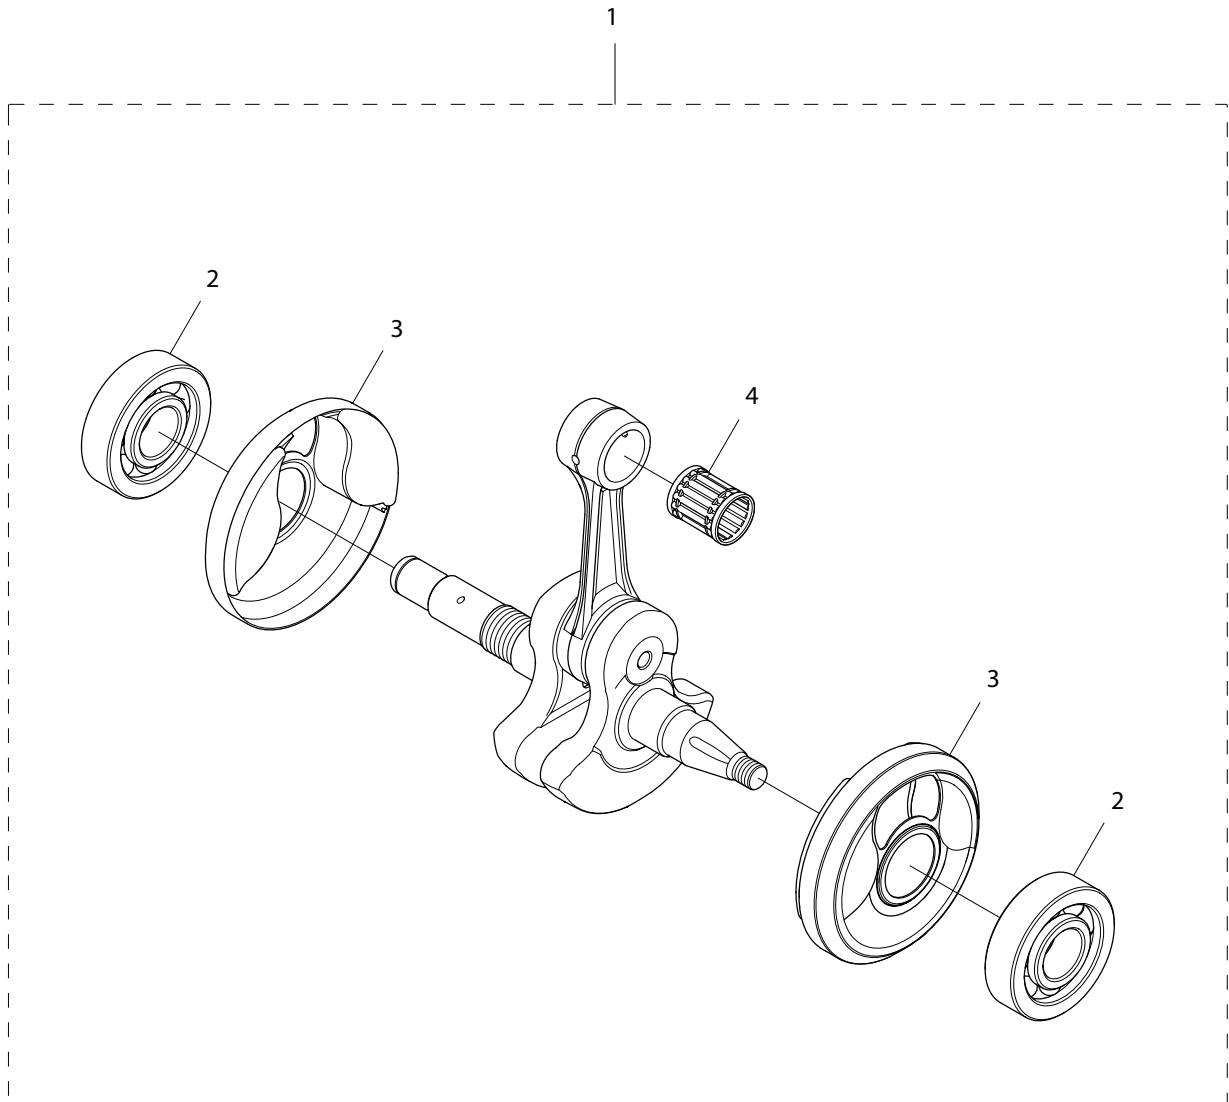

Key #	Part No.	Description
G01	543952	CRANKSHAFT ASSEMBLY
G02	543934	MAIN BEARING
G03	543953	CRANKSHAFT SHIELD
G04	543949	NEEDLE BEARING