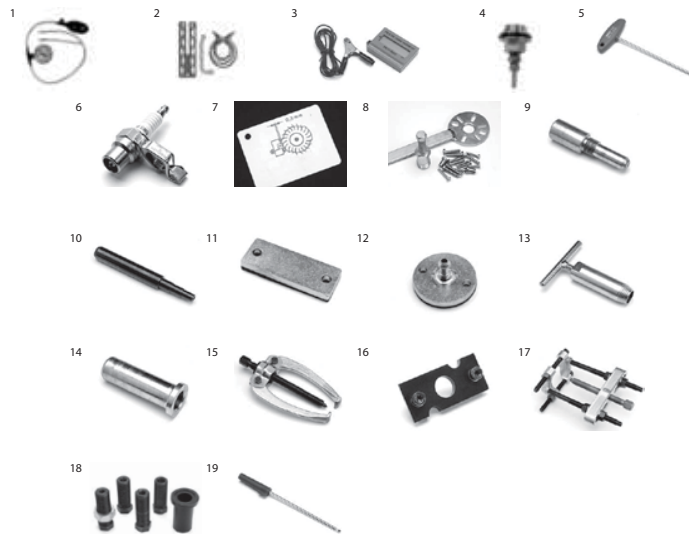

SERVICE ITEMS

695GC Gas Concrete Saw

Key #	Part No.	Description
1	71541	Pressure Gauge Bulb
2	71543	Cylinder Assembly Clamps & Piston Stop
3	71565	Electronic Tachometer
4	73425	Fuel Tank Pressure Cap
5	546191	Workshop Key Torx T27
6	546192	Test Spark Plug
7	546193	Air Gap Gauge
8	546194	Flywheel Puller
9	547277	Piston Stop
10	546196	Wrist Pin Punch
11	546197	Cylinder Seal, Exhaust
12	546198	Cylinder Seal, Inlet Port
13	546289	Puller, Sealing Ring
14	546291	Assembly Punch
15	546292	Universal Puller
16	546293	Grip Plate
17	546294	Bearing Puller
18	546295	Bearing Press
19	546307	Screwdriver, Idle
not shown	70249	14T Bar Nose Sprocket Repair Kit (for 695GC)
not shown	530046	FORCE4™ Bar Nose Sprocket Repair Kit (for 695F4)
not shown	544119	Torque Srench
not shown	544120	Flat Blade Srench
not shown	71625	Carburetor Tuning Kit
not shown	505880	2-Stroke Oil, 25:1 Mix, 200 ml (6-pack)
not shown	505885	2-Stroke Oil, 25:1 Mix, 200 ml (24-pack)