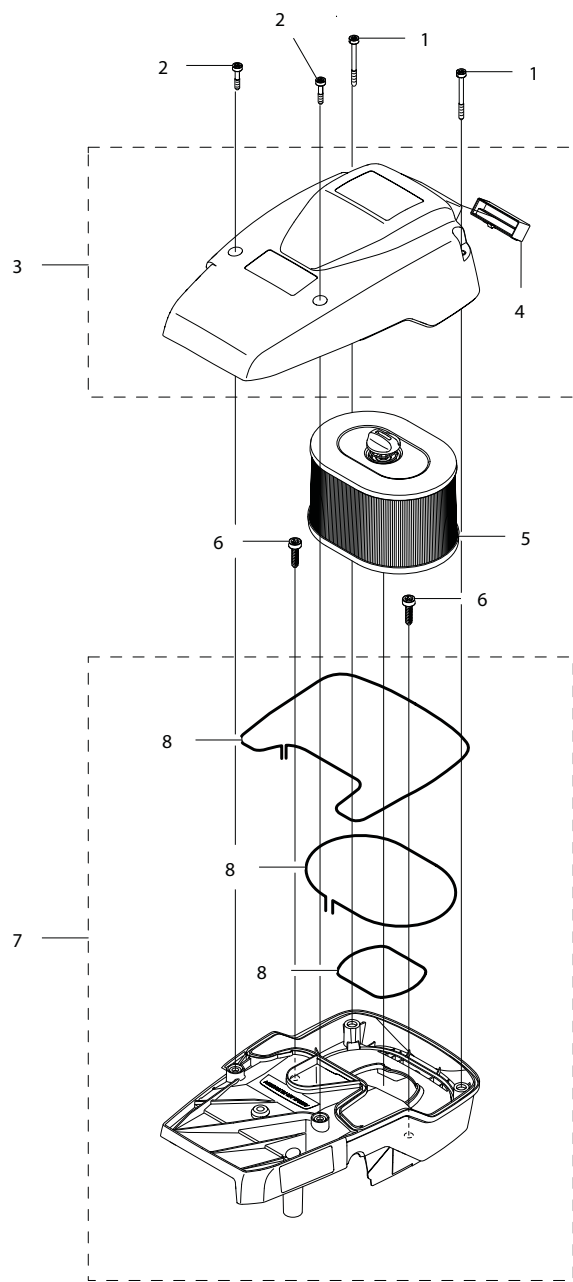

Key #	Part No.	Description
D01	543899	SIDE COVER ASSEMBLY
D02	543900	SIDE COVER NUT
D03	543901	SIDE COVER NUT CIRCLIP
D04	543902	TENSIONER COVER PLATE SCREW
D05	543903	SCREW, SIDE COVER CAP
D06	543904	TENSIONER

Key #	Part No.	Description
F01	543929	CRANKCASE ASSEMBLY
F02	543930	CRANKCASE SCREW
F03	543931	SEALING RING
F04	543932	GUIDE BUSHING
F05	543933	CRANKCASE GASKET
F06	543934	MAIN BEARING
F07	543935	RUBBER BUSHING
F08	543936	GASKET KIT
F09	543937	CYLINDER BASE GASKET
F10	543938	MUFFLER GASKET
F11	544129	BAR STUD KIT
F12	543941	BAR BRACKET FASTENER

Key #	Part No.	Description
G01	543952	CRANKSHAFT ASSEMBLY
G02	543934	MAIN BEARING
G03	543953	CRANKSHAFT SHIELD
G04	543949	NEEDLE BEARING

Key #	Part No.	Description
H01	544121	CRANKCASE W/PISTON & CYLINDER COMPLETE

Key #	Part No.	Description
I01	544069	INLET BOOT CLAMP
I02	544070	INLET BOOT
I03	544071	FLANGE
I04	544072	FLANGE CLUTCH SIDE SCREW
I05	544073	FLANGE BRACKET
I06	544065	SCREW
I07	544074	SEPARATOR PLATE
I08	544075	CARBURETOR (WALBRO RWJ-5A)
I09	544111	THROTTLE CABLE LEVER
I10	544116	ADJUSTMENT GUIDE
I11	544112	MANIFOLD BRACKET
I12	544113	AIR INTAKE MANIFOLD
I13	544114	AIR FILTER BRACKET
I14	544115	CARBURETOR MOUNTING SCREW
I15	543975	THROTTLE CABLE ASSEMBLY
I16	544117	CHOKE LEVER
I17	544118	CARBURETOR REPAIR KIT