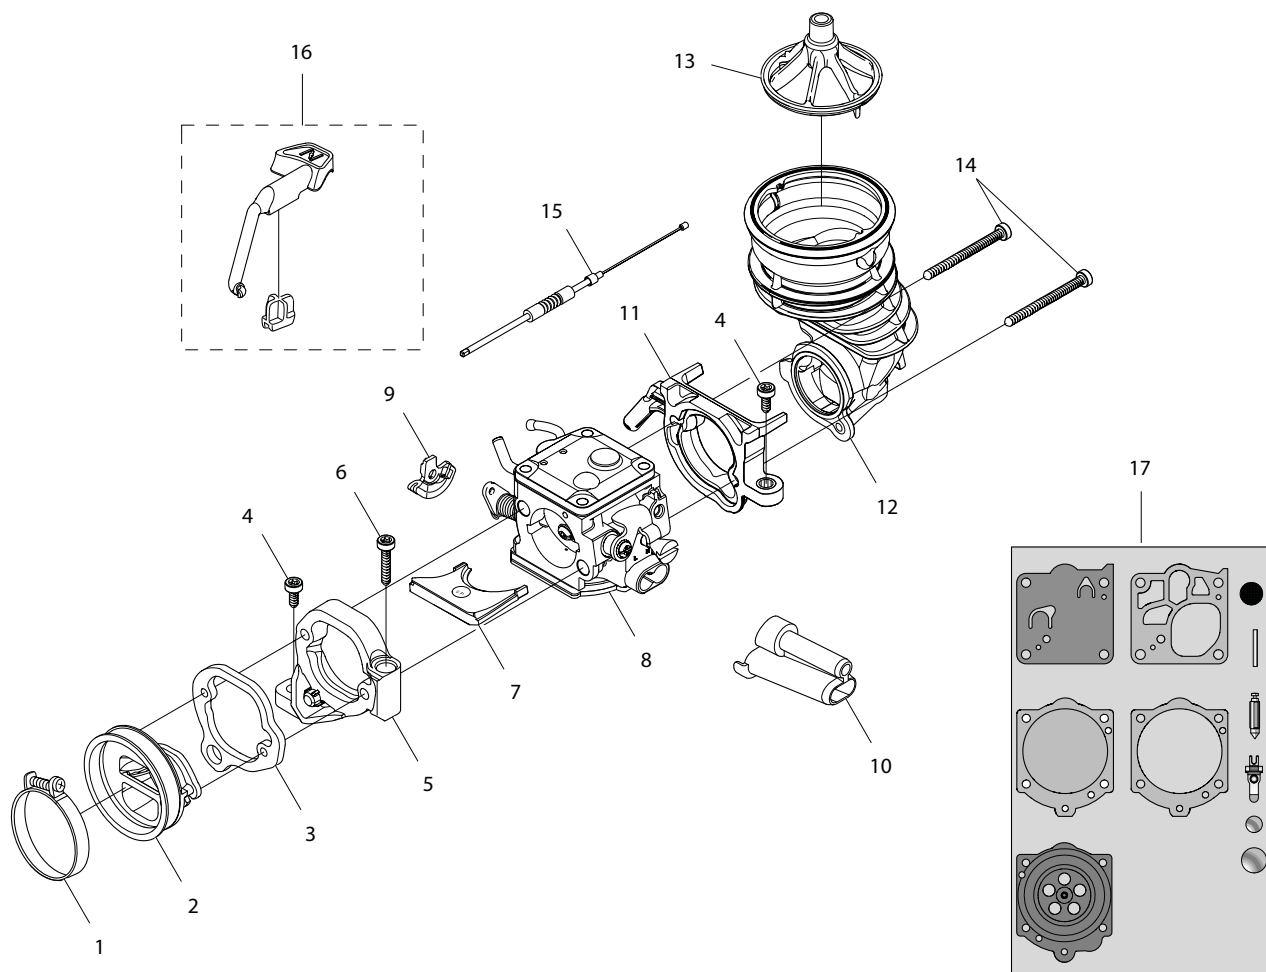

Key #	Part No.	Description
I01	544069	INLET BOOT CLAMP
I02	544070	INLET BOOT
I03	544071	FLANGE
I04	544072	FLANGE CLUTCH SIDE SCREW
I05	544073	FLANGE BRACKET
I06	544065	SCREW
I07	544074	SEPARATOR PLATE
I08	544075	CARBURETOR (WALBRO RWJ-5A)
I09	544111	THROTTLE CABLE LEVER
I10	544116	ADJUSTMENT GUIDE
I11	544112	MANIFOLD BRACKET
I12	544113	AIR INTAKE MANIFOLD
I13	544114	AIR FILTER BRACKET
I14	544115	CARBURETOR MOUNTING SCREW
I15	543975	THROTTLE CABLE ASSEMBLY
I16	544117	CHOKE LEVER
I17	544118	CARBURETOR REPAIR KIT