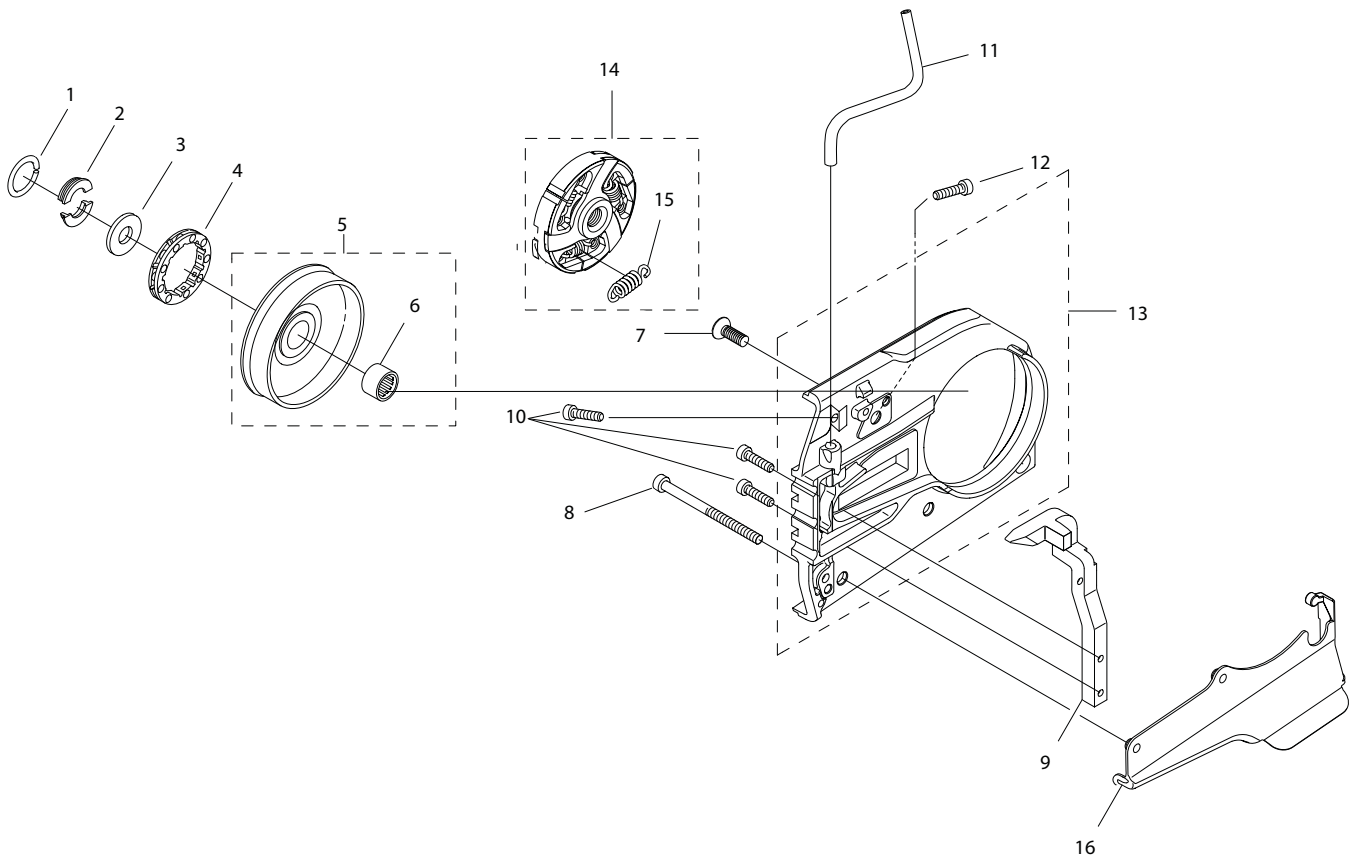

Key #	Part No.	Description
C01	543905	RETAINING RING
C02	551384	SPLIT RETAINER (PAIR)
C03	543907	SPACER
C04	525496	695F4 FORCE4™ SPROCKET
C04	70949	695GC RIM SPROCKET
C05	543909	CLUTCH CUP
C06	543910	NEEDLE BEARING
C07	543911	BAR BRACKET SCREW
C08	543912	CRANK CASE BOLT
C09	544130	WALLWALKER®
C10	543920	WALLWALKER® SCREW
C11	543915	WATER PIPE
C12	546548	WATER PIPE SCREW
C13	543916	BAR BRACKETS
C14	543927	CLUTCH ASSEMBLY
C15	543928	CLUTCH SPRING
C16	544137	SHIELD