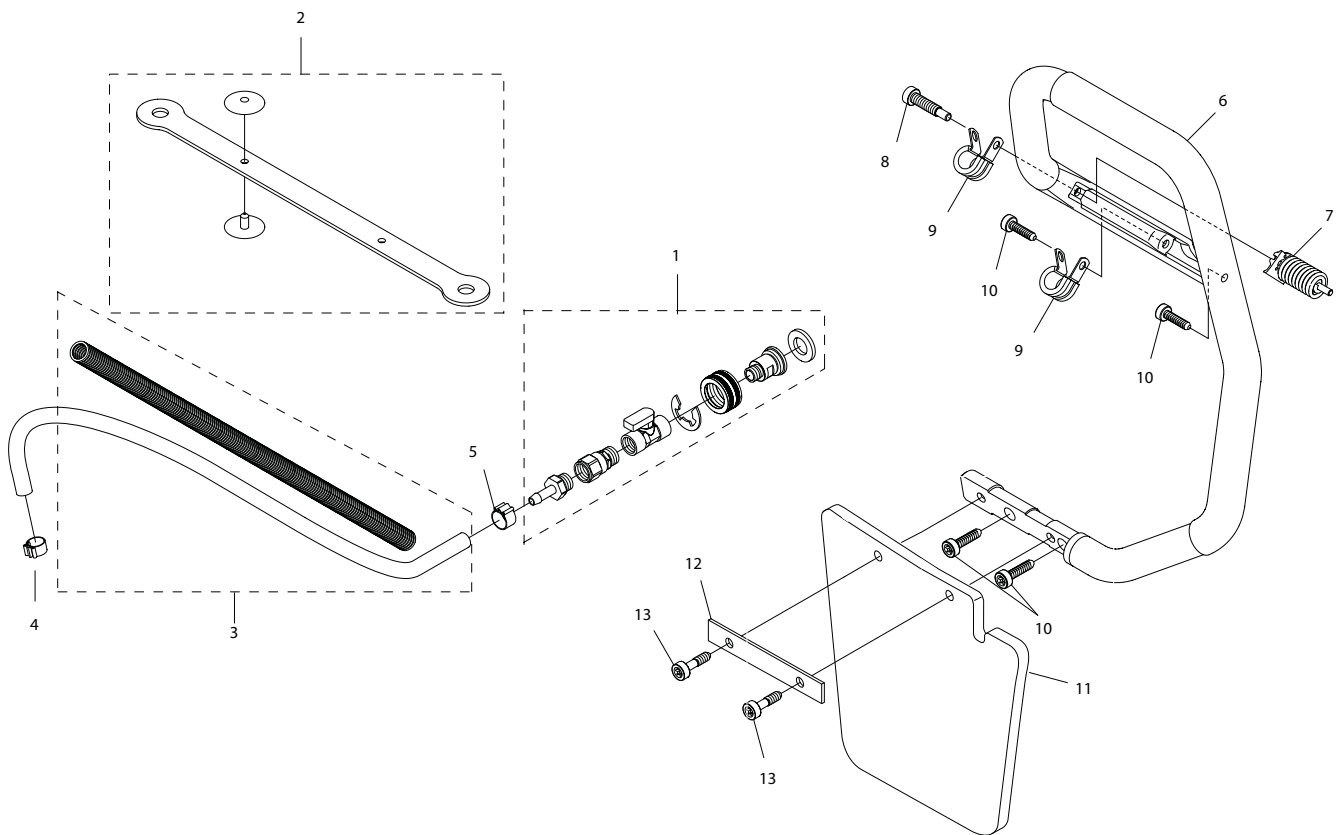

Key #	Part No.	Description
L01	543996	WATER HOSE VALVE ASSEMBLY
L02	547856	HOSE HANGER
L03	543999	WATER HOSE WITH PROTECTIVE COVER
L04	544000	CLAMP, WATER HOSE
L05	544001	CLAMP, WATER HOSE VALVE SIDE
L06	544002	FRONT HANDLE
L07	544003	SHOCK ABSORBER, FRONT HANDLE
L08	543981	SCREW, SHOCK ABSORBERS
L09	544008	CLIP, FRONT HANDLE
L10	544009	SCREW, FRONT HANDLE
L11	544010	GUARD FLAP
L12	544011	BACKING PLATE, GUARD FLAP
L13	544012	SCREW, GUARD FLAP