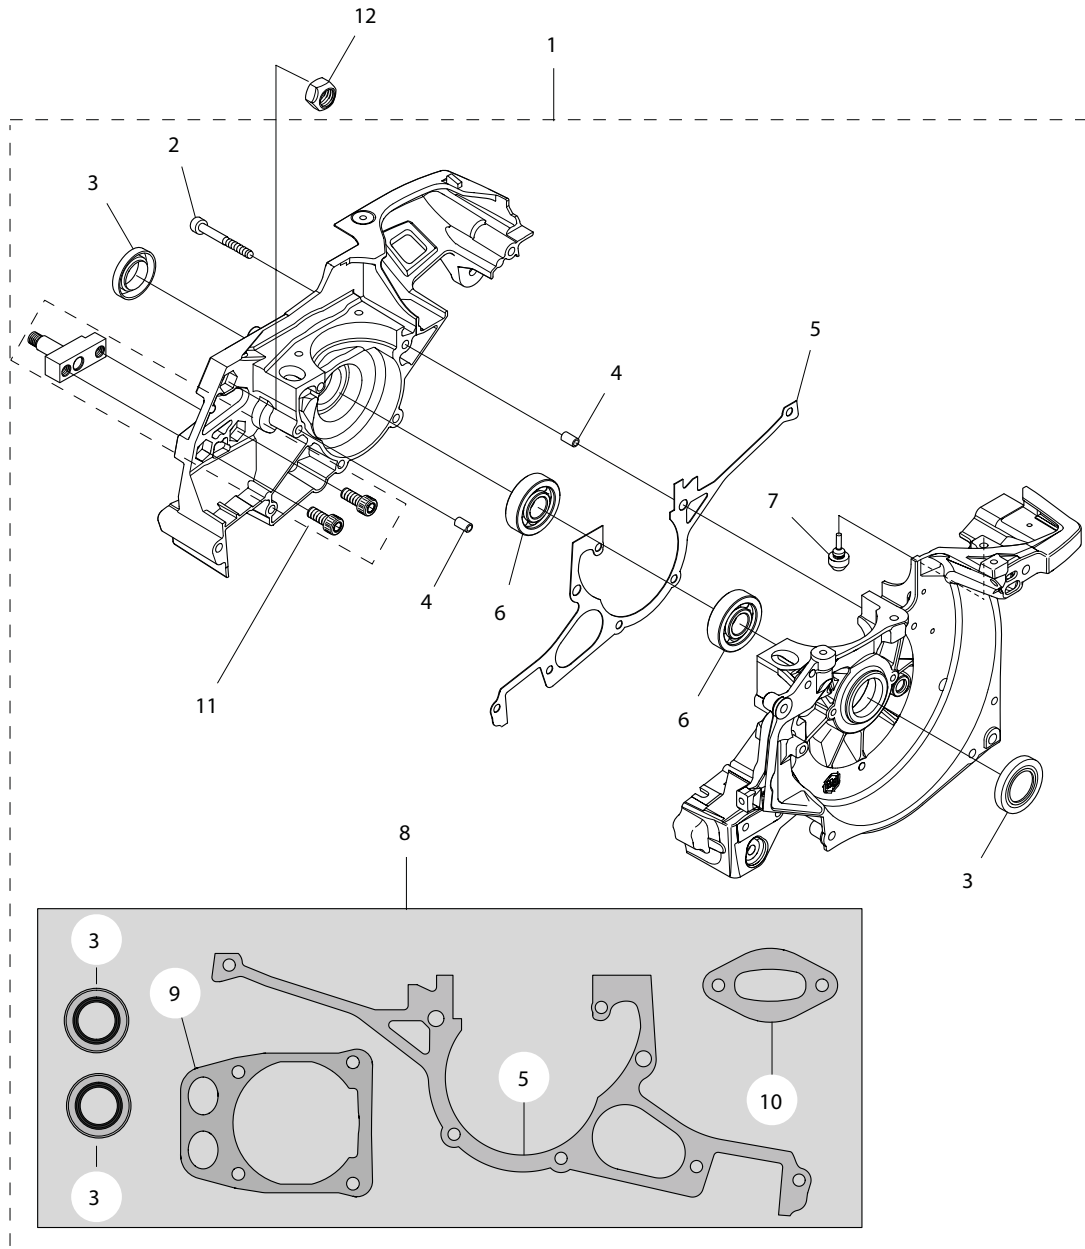

Key #	Part No.	Description
F01	543929	CRANKCASE ASSEMBLY
F02	543930	CRANKCASE SCREW
F03	543931	SEALING RING
F04	543932	GUIDE BUSHING
F05	543933	CRANKCASE GASKET
F06	543934	MAIN BEARING
F07	543935	RUBBER BUSHING
F08	543936	GASKET KIT
F09	543937	CYLINDER BASE GASKET
F10	543938	MUFFLER GASKET
F11	544129	BAR STUD KIT
F12	543941	BAR BRACKET FASTENER