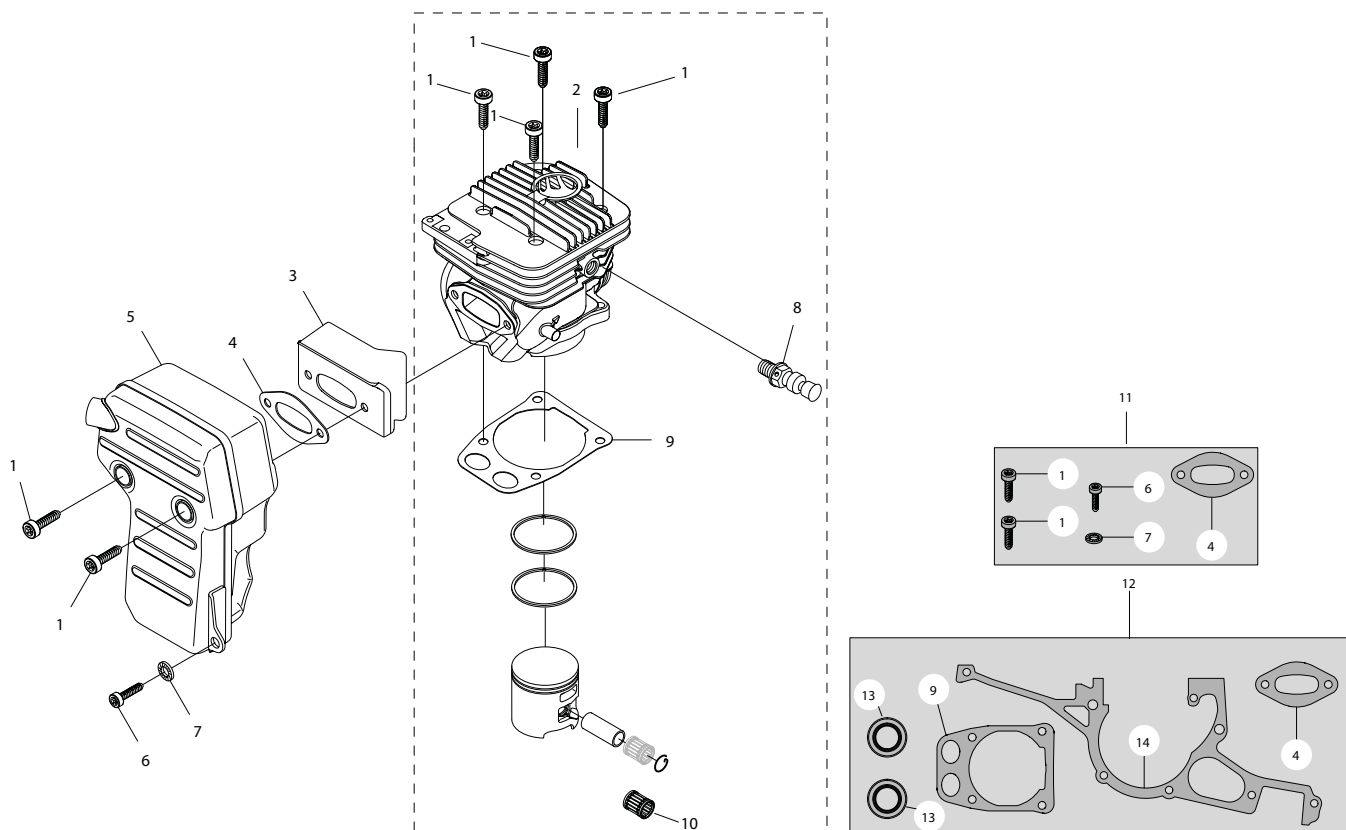

Key #	Part No.	Description
A01	544013	STARTER COVER ASSEMBLY
A02	544127	STARTER PULLEY KIT
A03	543974	SCREW
A04	544021	RECOIL SPRING
A05	544023	STARTER CORD
A06	544024	STARTER HANDLE
A07	544012	SCREW
A08	544026	STARTER COVER SHIELD

Key #	Part No.	Description
B01	544030	STOP SWITCH SCREW
B02	544031	STOP SWITCH
B03	544032	STOP SWITCH CABLE
B04	544033	SPARK PLUG CAP
B05	544034	SPARK PLUG
B06	544035	PROTECTIVE SLEEVE
B07	544036	IGNITION MODULE
B08	544038	IGNITION MODULE SCREW
B09	544053	FLYWHEEL
B10	544125	STARTER PAWL KIT (INCL. TWO OF EACH ITEM)
B11	544058	STARTER WASHER
B12	544059	STARTER NUT

Key #	Part No.	Description
D01	543899	SIDE COVER ASSEMBLY
D02	543900	SIDE COVER NUT
D03	543901	SIDE COVER NUT CIRCLIP
D04	543902	TENSIONER COVER PLATE SCREW
D05	543903	SCREW, SIDE COVER CAP
D06	543904	TENSIONER