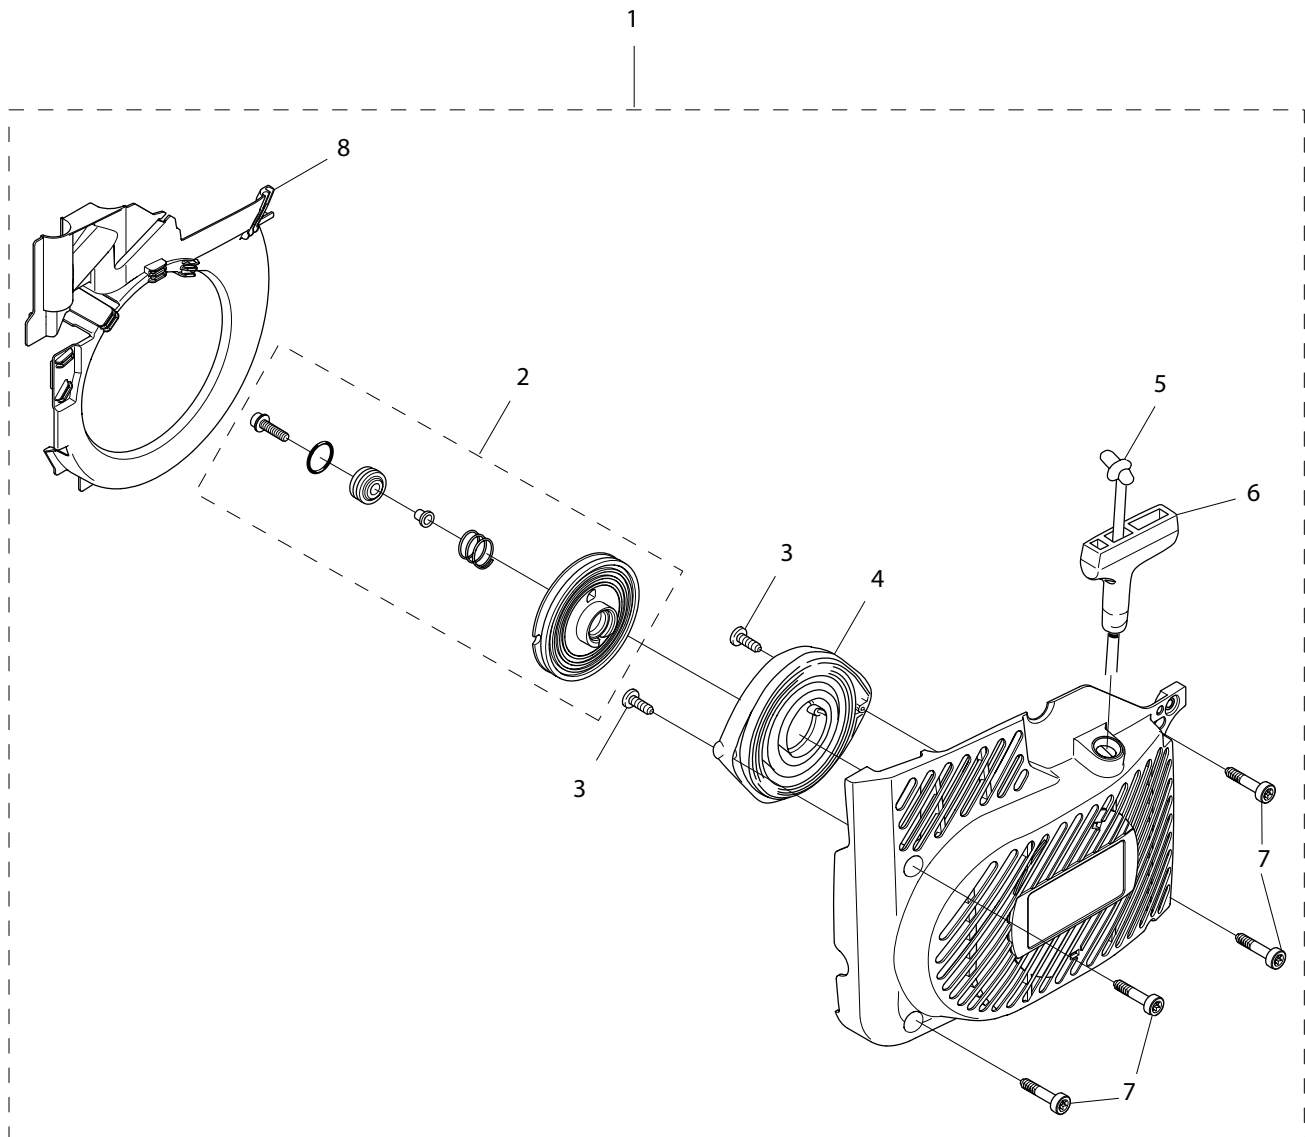

Key #	Part No.	Description
A01	544013	STARTER COVER ASSEMBLY
A02	544127	STARTER PULLEY KIT
A03	543974	SCREW
A04	544021	RECOIL SPRING
A05	544023	STARTER CORD
A06	544024	STARTER HANDLE
A07	544012	SCREW
A08	544026	STARTER COVER SHIELD