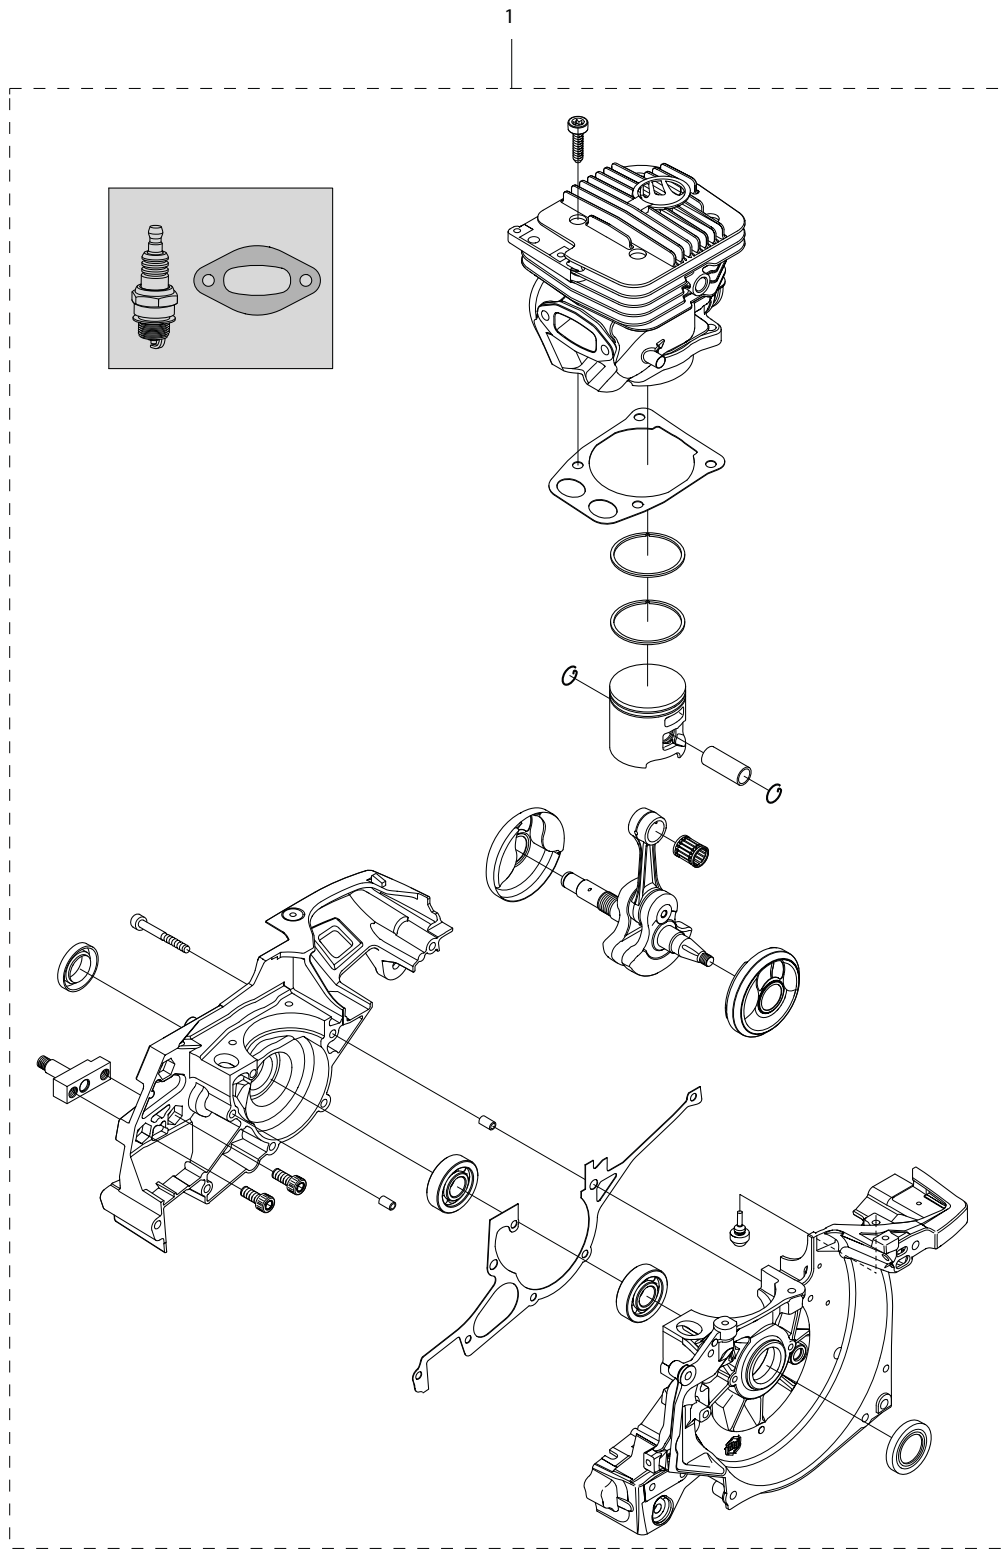

Key #	Part No.	Description
H01	544121	CRANKCASE W/PISTON & CYLINDER COMPLETE