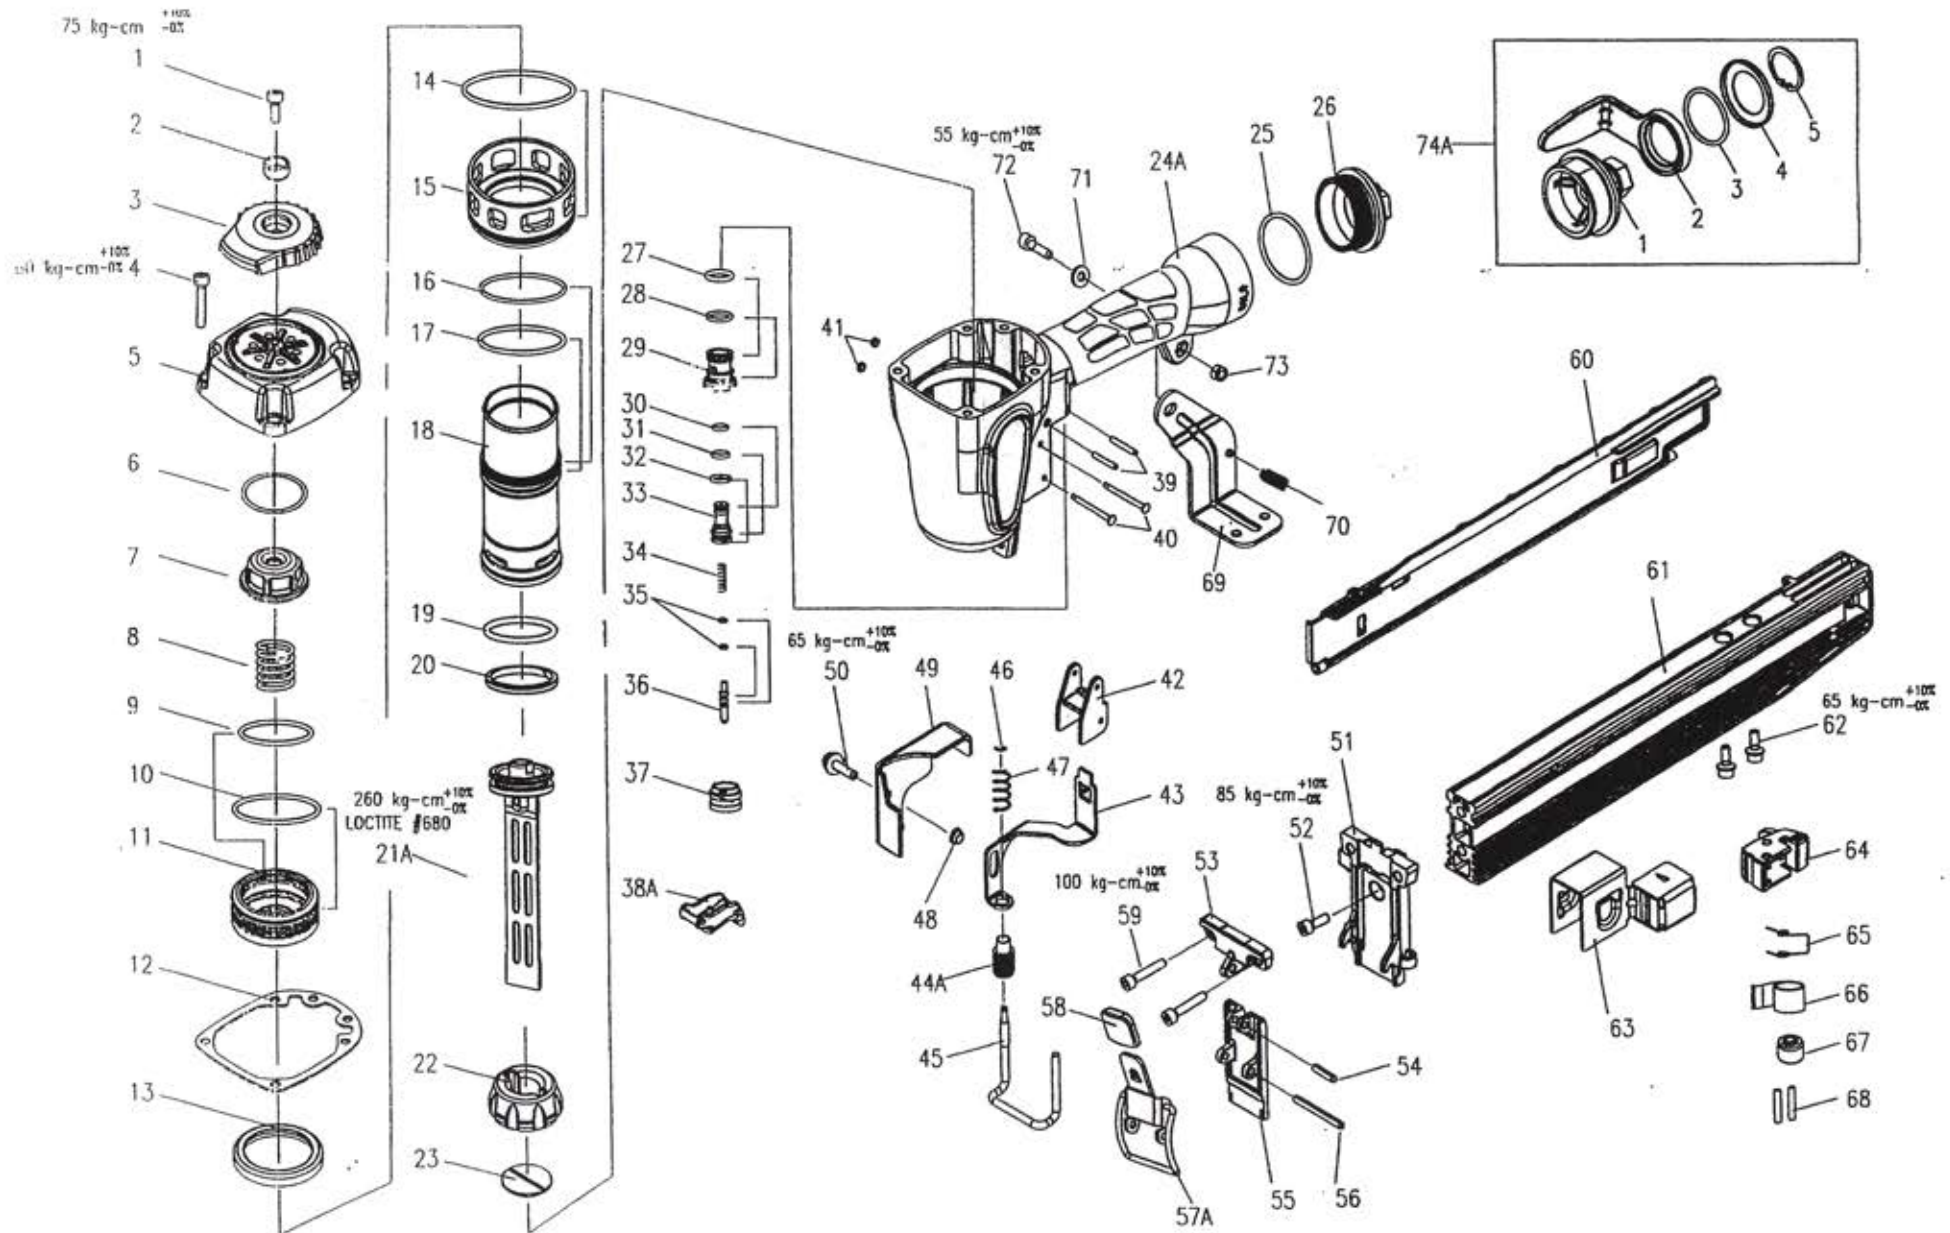

# Parts List

Item No.	Part No.	Description	Q'ty	Item No.	Part No.	Description	Q'ty
1	30105140166	Hex. Soc. Hd. Bolt	1	41	30700078000	Grommet	2
2	20790000001	Bushing, Deflector	1	42	21572840015	Guide Contact Trip	1
3	20790010115	Deflector, Exhaust	1	43	21601480001	Upper Safety Lever	1
4	31605220166	Hex. Soc. Hd. Bolt	4	44A	21601901015	Adjusting Assembly	1set
5	21600020027	Cap, Machined	1	45	21601680001	Lower Safety	1
6	21180230001	Metal Shim	1	46	31302500001	E-Ring	1
7	21180140117	Piston Stopper	1	47	21571490001	Spring, Safety	1
8	20970160100	Head Valve Spring	1	48	21571470001	Bushing	1
9	30700110000	O-Ring	1	49	21601550015	Safety Cover	1
10	30700111000	O-Ring	1	50	31605120766	Hex. Soc. Hd. Bolt	1
11	20910150100	Piston, Head Valve	1	51	21601350066	Nose	1
12	21570130000	Cap Gasket	1	52	30105120166	Hex. Soc. Hd. Bolt	2
13	20910250117	Seal	1	53	21571330066	Upper Door	1
14	30700153000	O-Ring	1	54	30804120001	Spring Pin	1
15	21570370016	Cylinder Spacer	1	55	21601340066	Door	1
16	30700042000	O-Ring	1	56	30804300001	Spring Pin	1
17	30700116000	O-Ring	1	57A	21571361001	Latch Door Assembly	1set
18	21600350000	Cylinder	1	58	21571380015	Latch Door Cover	1
19	30700108000	O-Ring	1	59	30105300866	Hex. Soc. Hd. Bolt	2
20	20910510015	O-Ring	1	60	21572180015	Magazine Cap	1
21A	21600462001	Driver Assembly	1	61	21572050015	Magazine	1
22	21570470015	Bumper	1set	62	31605100766	Hex. Soc. Hd. Bolt	2
23	21570480001	Driver Guide	1	63	21572130001	Pusher	1
24A	215706020xx	Body Assembly	1	64	20792360115	Latch	1
25	30700185000	O-Ring	1set	65	20792290001	Spring	1
26	207707x01xx	End Cap	1	66	20792090100	Spiral Spring	1
27	30700079000	O-Ring	1	67	20792110016	Roller	1
28	30700081000	O-Ring	1	68	32104198012	Roller Pin	2
29	20750900074	Valve	1	69	21602170001	Bracket	1
30	30700002000	O-Ring	1	70	20792620001	Spring	1
31	30700024000	O-Ring	1	71	30900005001	Flat Washer	1
32	30700071000	O-Ring	1	72	30105140166	Hex. Soc. Hd. Bolt	1
33	20750910074	Valve Plunger	1	73	30605080066	Locknut	1
34	20770960001	Spring	1	74A	20970832015	Belt Hook Assembly	1set
35	30700080000	O-Ring	1	74A-1	209707X00XX	End Cap	1
36	20770920000	Plunger	2	74A-2	20970830015	Belt Hook	1
37	20770930016	Plunger Cap	1	74A-3	30700188000	O-Ring	1
38A	20750952115	Trigger Assembly-Bump	1	74A-4	20970840001	Cover Belt Hook	1
39	30803240001	Spring Pin	1set	74A-5	33425000001	C-Ring	1
40	20770890001	Trigger Pin	2				