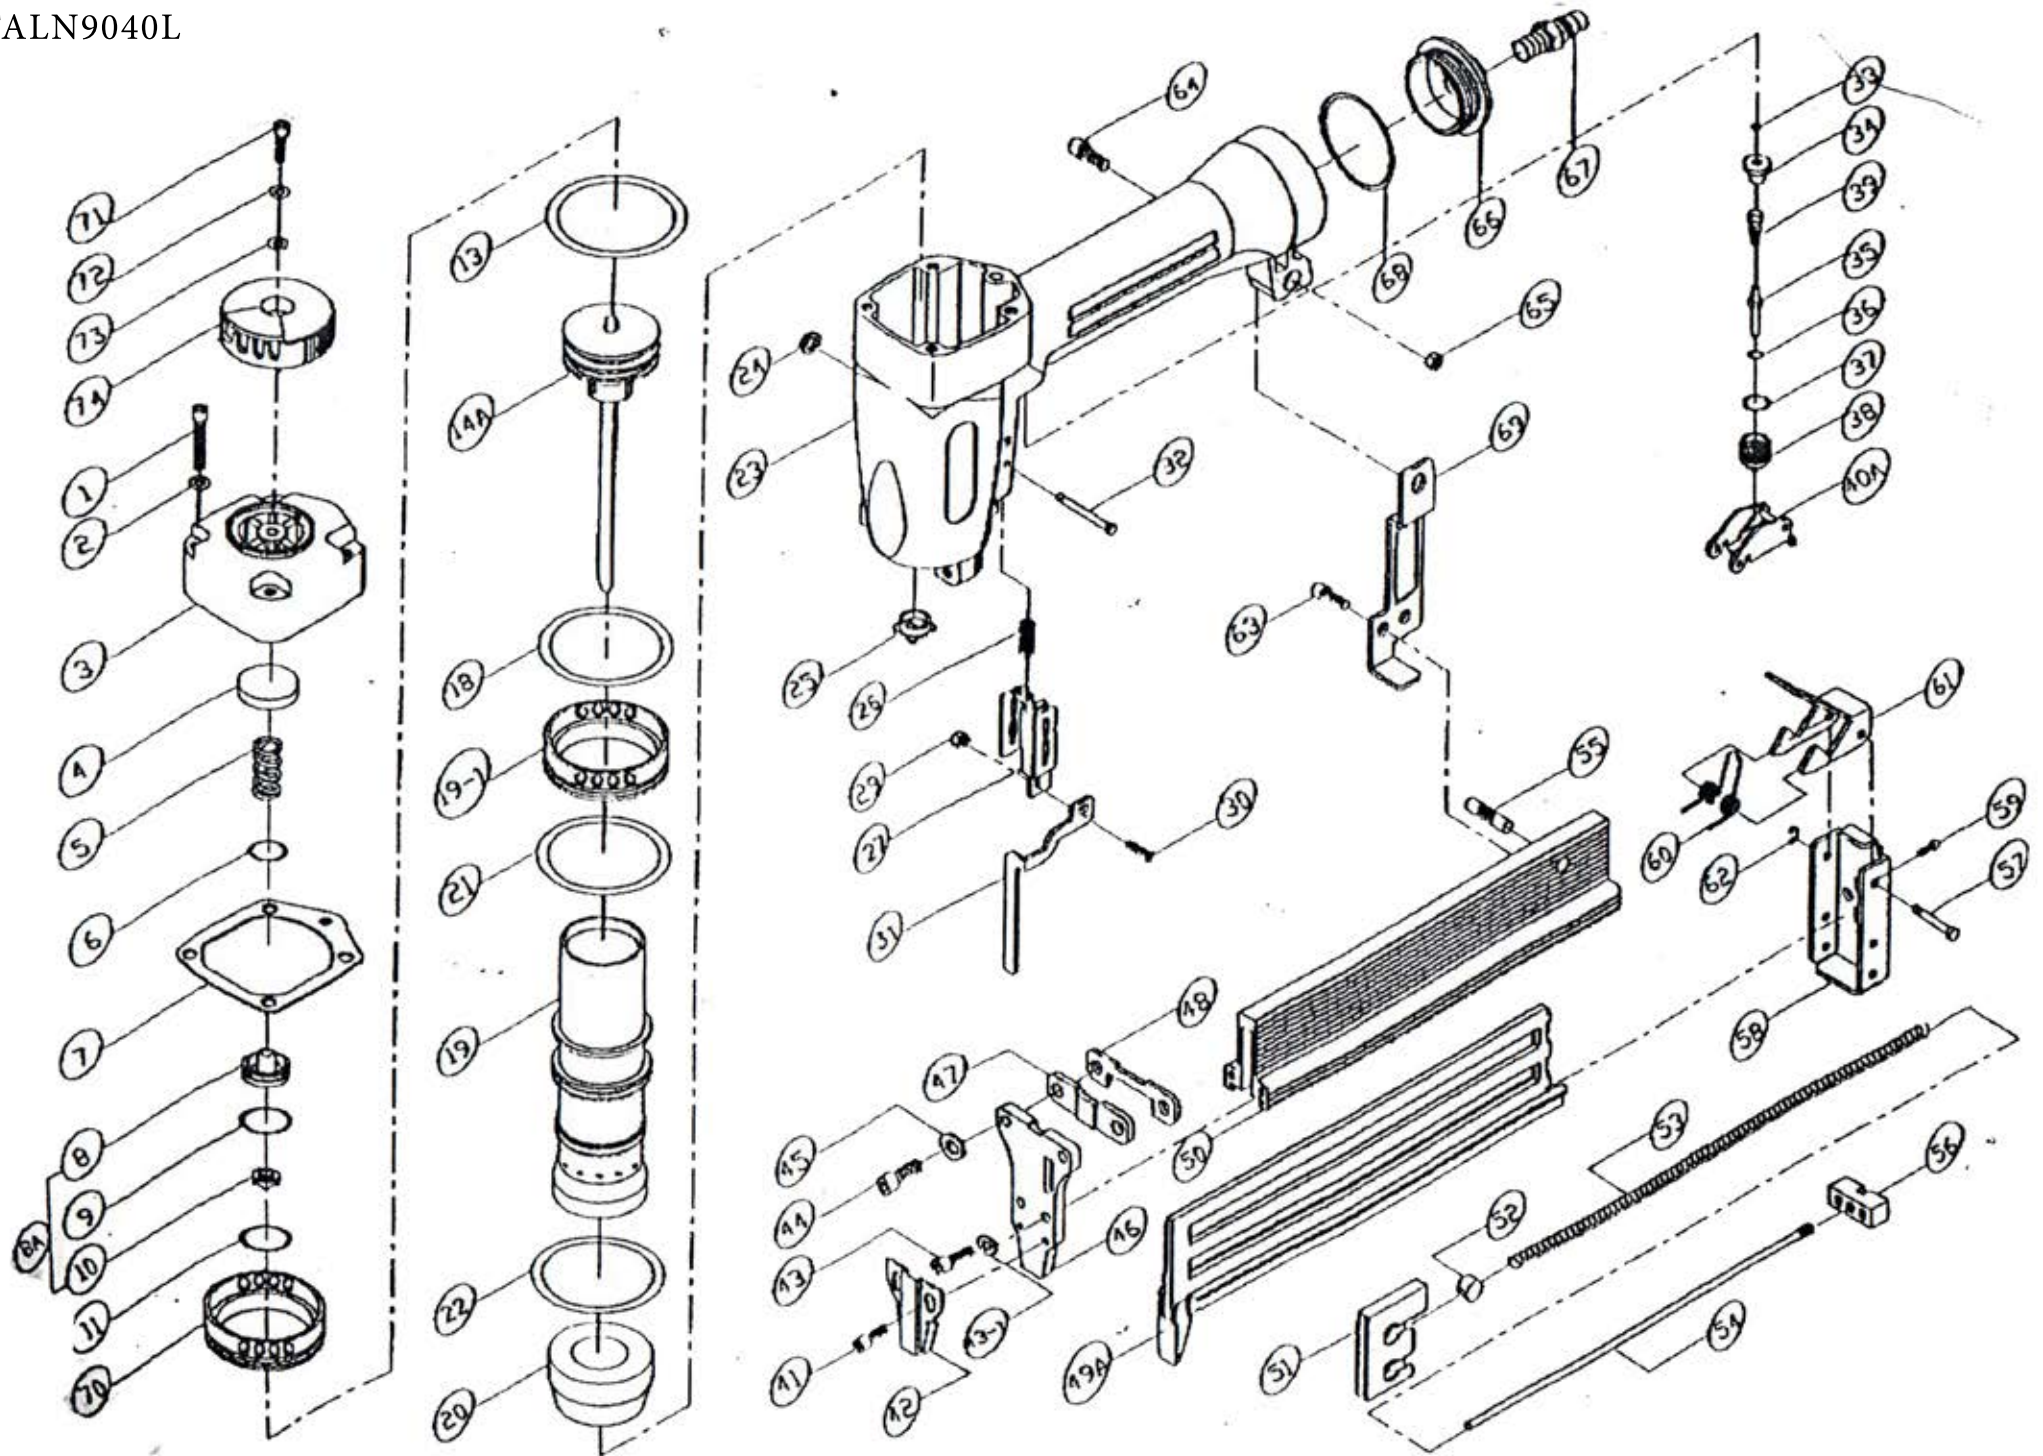

Article number :
FALN9040L

PARTS LIST(9040L)

*When ordering spare parts, please state item no, part no. and description.

ITEM	PART NO	DESCRIPTION	ITEM	PART NO	DESCRIPTION	ITEM	PART NO	DESCRIPTION
1	HS0530B	HEX.SOC.HD.BOLT	33	OR0319R	O RING	61	11606101	STOPPER
2	SW0500W	SPRING WASHER	34	11003401	TRIGGER VALVE HEAD	62	ER0200H	E RING
3	13900305	CAP	35	11003503	TRIGGER VALVE STEM	63	HS0410B	HEX.SOC.HD.BOLT
4	12100401	SEAL	36	OR2515H	O RING 0250.015	64	HS0516B	HEX.SOC.HD.BOLT
5	12100501	SPRING	37	OR1119R	O RING 0110.020	65	LN0500N	LOCK NUT
6	OR1425R	O RING 0140.025	38	11003803	TRIGGER VALVE GUIDE	66	11106601	COVER
7	11100701	CAP SEAL	39	11006901	SPRING	67	12106401	AIR PLUG
8A	13900801A	PISTON HEAD VALVE ASM.	40A	13904501A	TRIGGER ASSEMBLY	68	OR4030R	O RING 0400.030
8	13900801	PISTON HEAD VALVE	41	HS0406B	HEX.SOC.HD.BOLT	69	12706901	BRACKET
9	OR2435R	O RING 0240.035	42	11604201	NOSE COVER	70	13907001	COLLAR
10	12101001	STOPPER	43	HS0416B	HEX.SOC.HD.BOLT	71	US0506B	UM.HD.BOLT
11	OR3224R	O RING	43-1	SW0400W	SPRING WASHER	72	FW0512W	FLAT.WASHER
13	OR2635R	O RING 0260.035	44	HS0522B	HEX.SOC.HD.BOLT	73	12103301	SEAL
14A	13401401A	DRIVER ASSEMBLY	45	SW0500W	SPRING WASHER	74	13907403	EXHAUST COVER
18	OR4630R	O RING 0460.035	46	12504601	NOSE			
19	13301901	CYLINDER	47	11304701	SET PLATE			
19-1	13901903	COLLAR	48	12504801	SET PLATE			
20	13902001	BUMPER	49A	12504901A	STAPLE GUIDE UNIT			
21	OR3520R	O RING 0350.020	50	12505001	MAGAZINE			
22	OR3635R	O RING 0360.035	51	12505101	PUSHER			
23	13902301	BODY	52	11205201	SLIDE BLOCK			
24	OR1919H	O RING 0190.020	53	11305301	SPRING			
25	12502501	JOINT GUIDE	54	11305401	ROD			
26	11002601	SPRING	55	11305501	SHAFT			
27	11002701	GUIDE SAFETY LEVER	56	11305601	SET BLOCK			
29	LN0300N	LOCK NUT	57	11605701	STEPPED PIN			
30	CH0308B	CAP.HD.SCREW	58	12505801	END CORE			
31	12703101	SAFETY LEVER	59	US0510B	UM.HD.BOLT			
32	12103202	STEPPED PIN	60	11306001	TOR. SPRING			