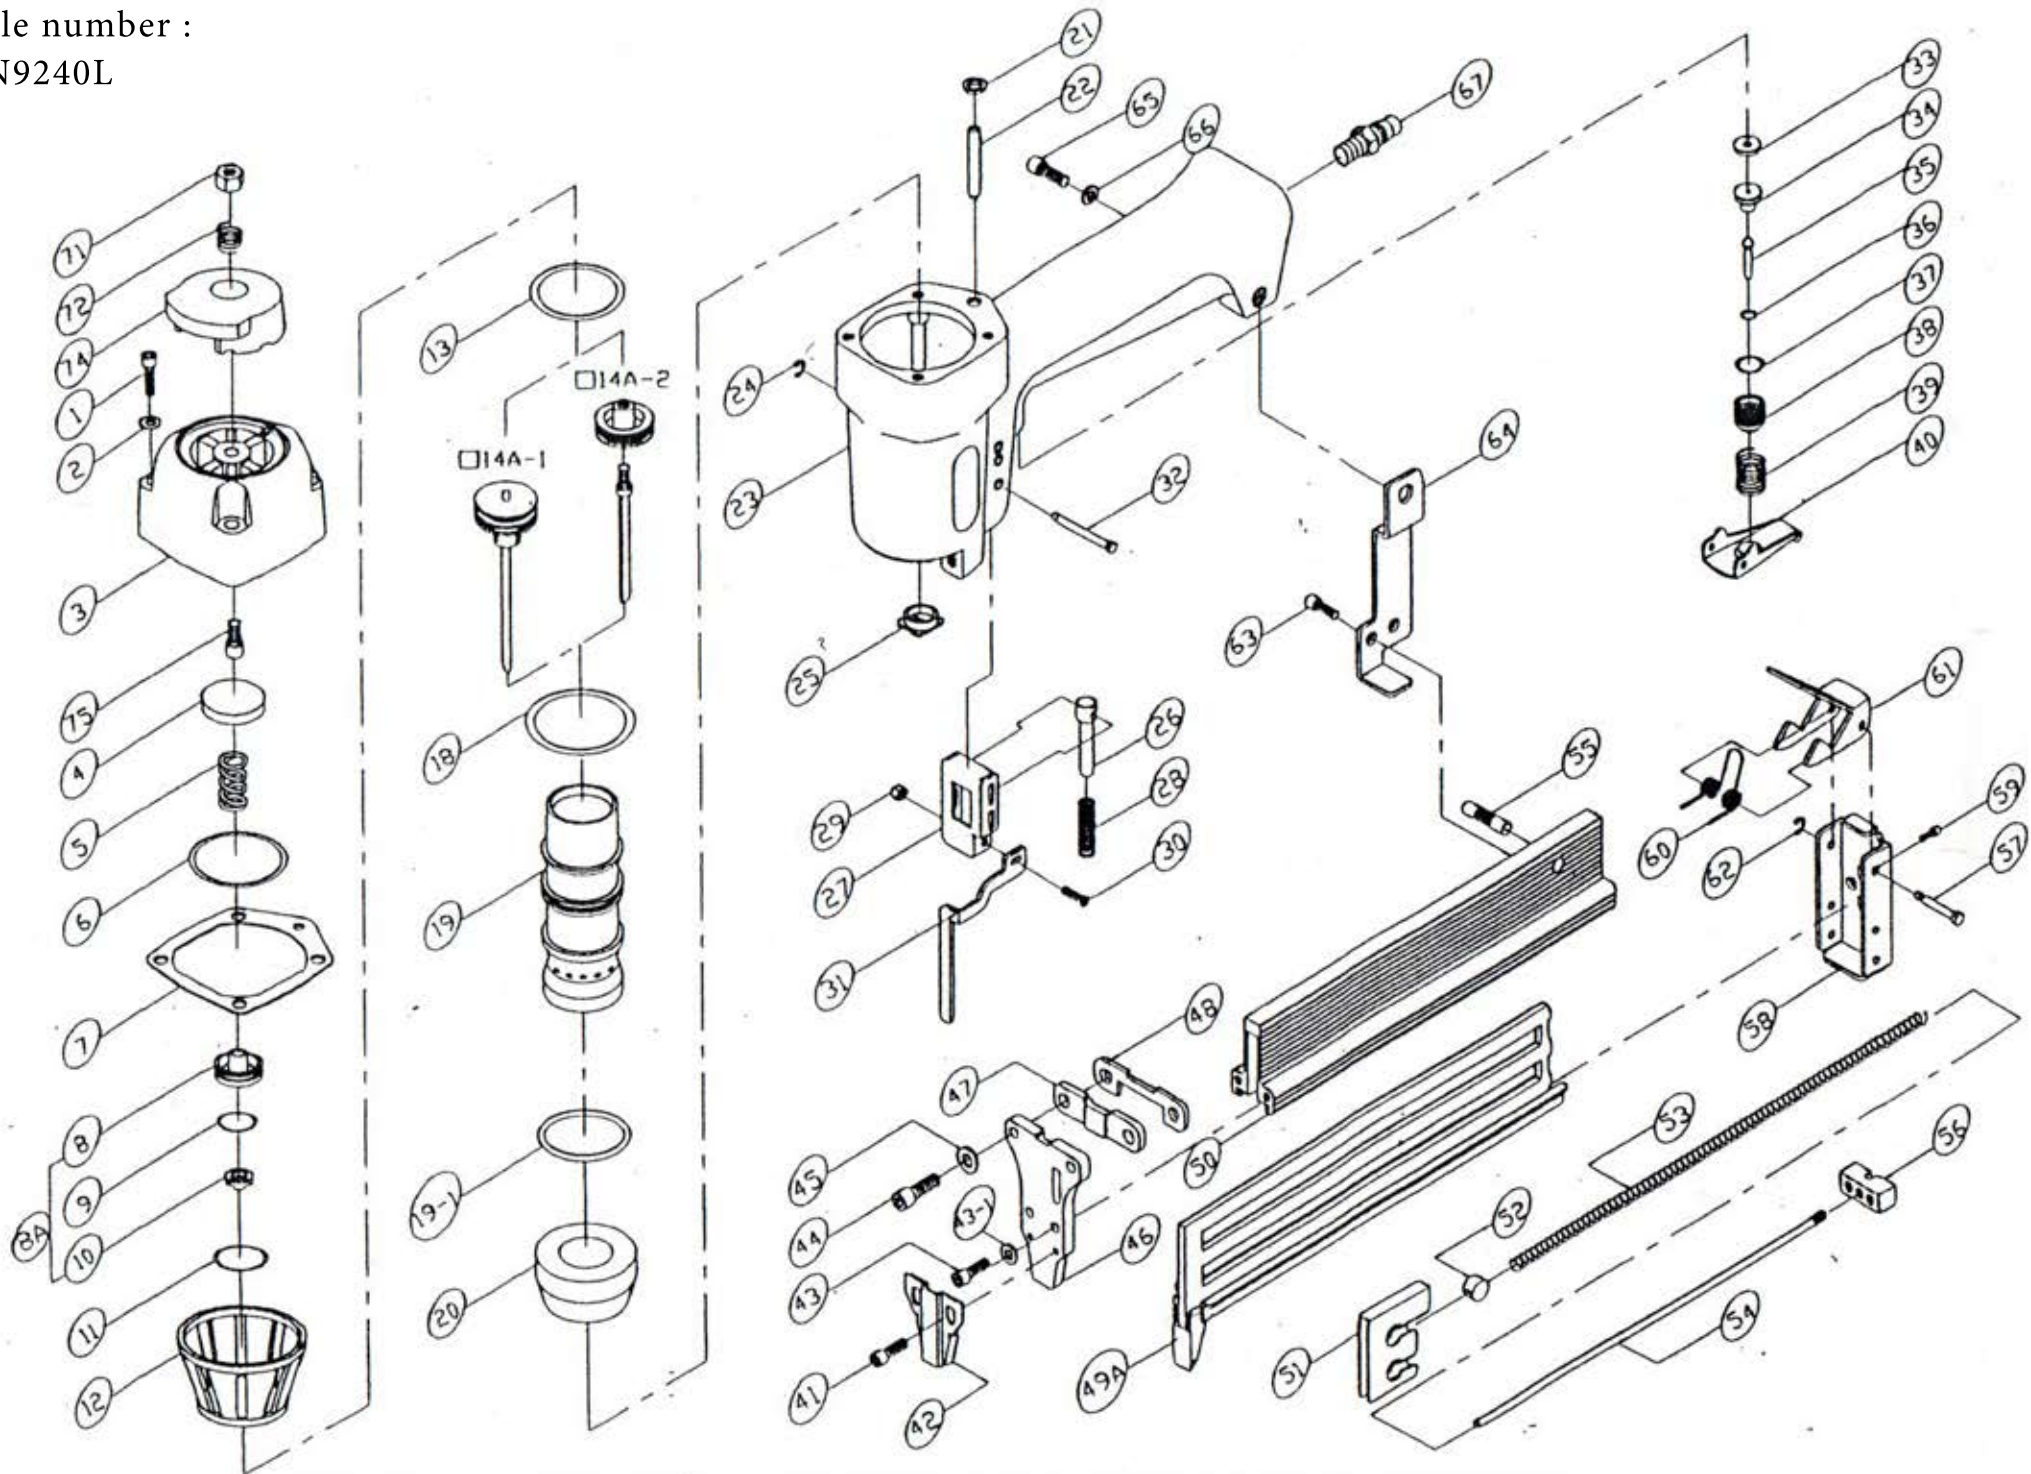

Article number :
FALN9240L

PARTS LIST (9240L)

*When ordering spare parts, please state item no., part no. and description.

ITEM	PART NO	DESCRIPTION	ITEM	PART NO	DESCRIPTION	ITEM	PART NO	DESCRIPTION
1	HS0530B	HEX.SOC.HD.BOLT	30	CH0308B	CAP.HD.SCREW	58	12505801	END CORE
2	SW0500W	SPRING WASHER	31	12503101	SAFETY LEVER	59	US0510B	UM.HD.BOLT
3	13100301	CAP	32	12103201	STEPPED PIN	60	11306001	TOR. SPRING
4	12100401	SEAL	33	12103301	SEAL	61	11606101	STOPPER
5	12100501	SPRING	34	12103401	TRIGGER VALVE HEAD	62	ER0200H	E RING
6	OR1425R	O RING	35	12103501	TRIGGER VALVE STEM	63	HS0410B	HEX.SOC.HD.BOLT
7	11000701	CAP SEAL	36	OR1619H	O RING	64	12506401	BRACKET
8A	12100801A	PISTON HEAD VALVE ASM	37	OR1119R	O RING	65	HS0516B	HEX.SOC.HD.BOLT
8	12100801	PISTON HEAD VALVE	38	12103802	TRIGGER VALVE GUIDE	66	SW0500W	SPRING WASHER
9	OR2535R	O RING	39	12103901	SPRING	67	12106401	AIR PLUG
10	12101001	STOPPER	40	12104001	TRIGGER	71	LN0500N	LOCK NUT
11	OR3224R	O RING	41	HS0406B	HEX.SOC.HD.BOLT	72	11007201	SPRING
12	12101201	COLLAR	42	11604201	NOSE COVER	74	11007401	EXHAUST COVER
13	OR2331R	O RING	43	HS0416B	HEX.SOC.HD.BOLT	75	US0516B1	UM.HD.BOLT
14A-1	12601401A	DRIVER ASSEMBLY	43-1	SW0400W	SPRING WASHER			
14A-2	12601402A	DRIVER ASSEMBLY	44	HS0520B	HEX.SOC.HD.BOLT			
18	OR3225R	O RING	45	SW0500W	SPRING WASHER			
19	13101901	CYLINDER	46	12604601	NOSE			
19-1	OR3026R	O RING	47	11304701	SET PLATE			
20	13102001	BUMPER	48	12504801	SET PLATE			
21	OR0519R	O RING	49A	12604901A	STAPLE GUIDE UNIT			
22	12102201	TUBE	50	12605001	MAGAZINE			
23	12102303	BODY	51	12605101	PUSHER			
24	ER0200H	E RING	52	12405202	SLIDE BLOCK			
25	12602501	JOINT GUIDE	53	11305301	SPRING			
26	12102601	SPRING GUIDE	54	11305401	ROD			
27	12102701	GUIDE SAFETY LEVER	55	11305501	SHAFT			
28	12102801	SPRING	56	11305601	SET BLOCK			
29	LN0300N	LOCK NUT	57	11605701	STEPPED PIN			