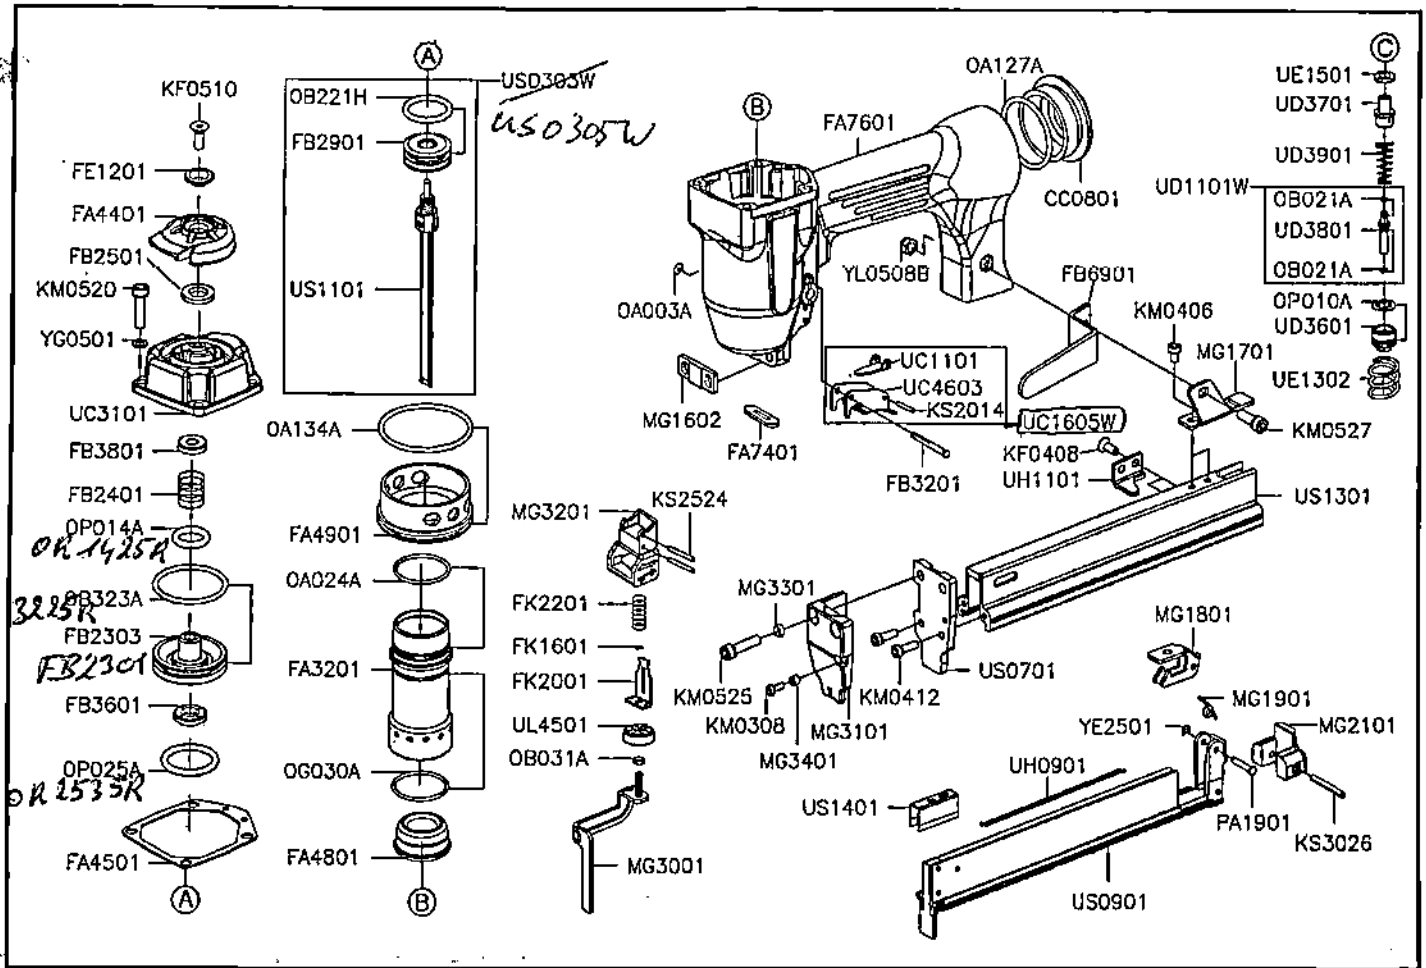

BLAUW - FASN8025-1 (US/S2-14)

Part_No	Description	Spec	Qty	Part_No	Description	Spec	Qty	Part_No	Description	Spec	Qty
CC0801	END CAP		1	KM0525	HEX.SOC.HD.BOLT	M5*0.8-25L	2	OP025A	O-RING	P25(1A)	1
FA3201	CYLINDER		1	KM0527	HEX.SOC.HD.BOLT	M5*0.8-27L	1	PA1901	PIN		1
FA4401	EXHAUST CAP		1	KS2014	SPRING PIN	φ 2.14L	1	UC1101	CONTACT LEVER		1
FA4501	CAP SEAL		1	KS2524	SPRING PIN	φ 2.5-24L	2	UC1605W	TRIGGER ASSY.		1
FA4801	BUMPER		1	KS3026	SPRING PIN	φ 3-26L	1	UC3101	CYLINDER CAP		1
FA4901	COLLAR		1	MG1602	GUIDE PLATE		1	UC4603	TRIGGER		1
FA7401	NOZZLE		1	MG1701	SUPPORT		1	UD1101W	TRIGGER VALVE ASSY.		1
FA7601	BODY		1	MG1801	LATCH		1	UD3601	TRIGGER VALVE GUIDE		1
FB2303	HEAD VALVE PISTON		1	MG1901	SPRING		1	UD3701	TRIGGER VALVE SEAT		1
FB2401	COMPRESSION SPRING		1	MG2101	COVER		1	UD3801	TRIGGER VALVE STEM		1
FB2501	PISTON STOP		1	MG3001	WORK CONTACTING ELEMENT		1	UD3901	COMPRESSION SPRING		1
FB2901	MAIN PISTON		1	MG3101	PLATE		1	UE1302	COMPRESSION SPRING		1
FB3201	PIN		1	MG3201	SAFETY SET		1	UE1501	SEAL		1
FB3601	PISTON STOP		1	MG3301	CAP		2	UH0901	PULL SPRING		1
FB3801	PISTON STOP		1	MG3401	CAP		1	UH1101	MAGAZINE RETAINER		1
FB6901	HOOK		1	OA003A	O-RING	ARP568-003	1	UL4501	ADJUSTING WHEEL		1
FE1201	EXHAUST CAP RING		1	OA024A	O-RING	ARP568-024	1	US0303W	DRIVER ASSY.		1
FK1601	C-RING		1	OA127A	O-RING	ARP568-127	1	US0701	COVER PLATE		1
FK2001	SAFETY		1	OA134A	O-RING	ARP568-134	1	US0901	MAGAZINE SEAT SET		1
FK2201	COMPRESSION SPRING		1	OB021A	O-RING	1.8*1.2	2	US1101	DRIVER SET		1
KF0408	FLAT HD.BOLT	M4*0.7-8L	2	OB031A	O-RING	3*1	1	US1301	MAGAZINE CAP		1
KF0510	FLAT HD.BOLT	M5*0.8-10L	1	OB221H	O-RING	22.0*3.0	1	US1401	PUSHER		1
KM0308	HEX.SOC.HD.BOLT	M3*0.5-8L	1	OB323A	O-RING	31.8*2.4	1	YE2501	E-RING	φ 2.5	1
KM0406	HEX.SOC.HD.BOLT	M4*0.7-6L	2	OG030A	O-RING	G30	1	YG0501	SPRING WASHER	φ 5	4
KM0412	HEX.SOC.HD.BOLT	M4*0.7-12L	2	OP010A	O-RING	P10	1	YL0508B	LOCK NUT	M5*0.8	1
KM0520	HEX.SOC.HD.BOLT	M5*0.8-20L	4	OP014A	O-RING	P14	1				