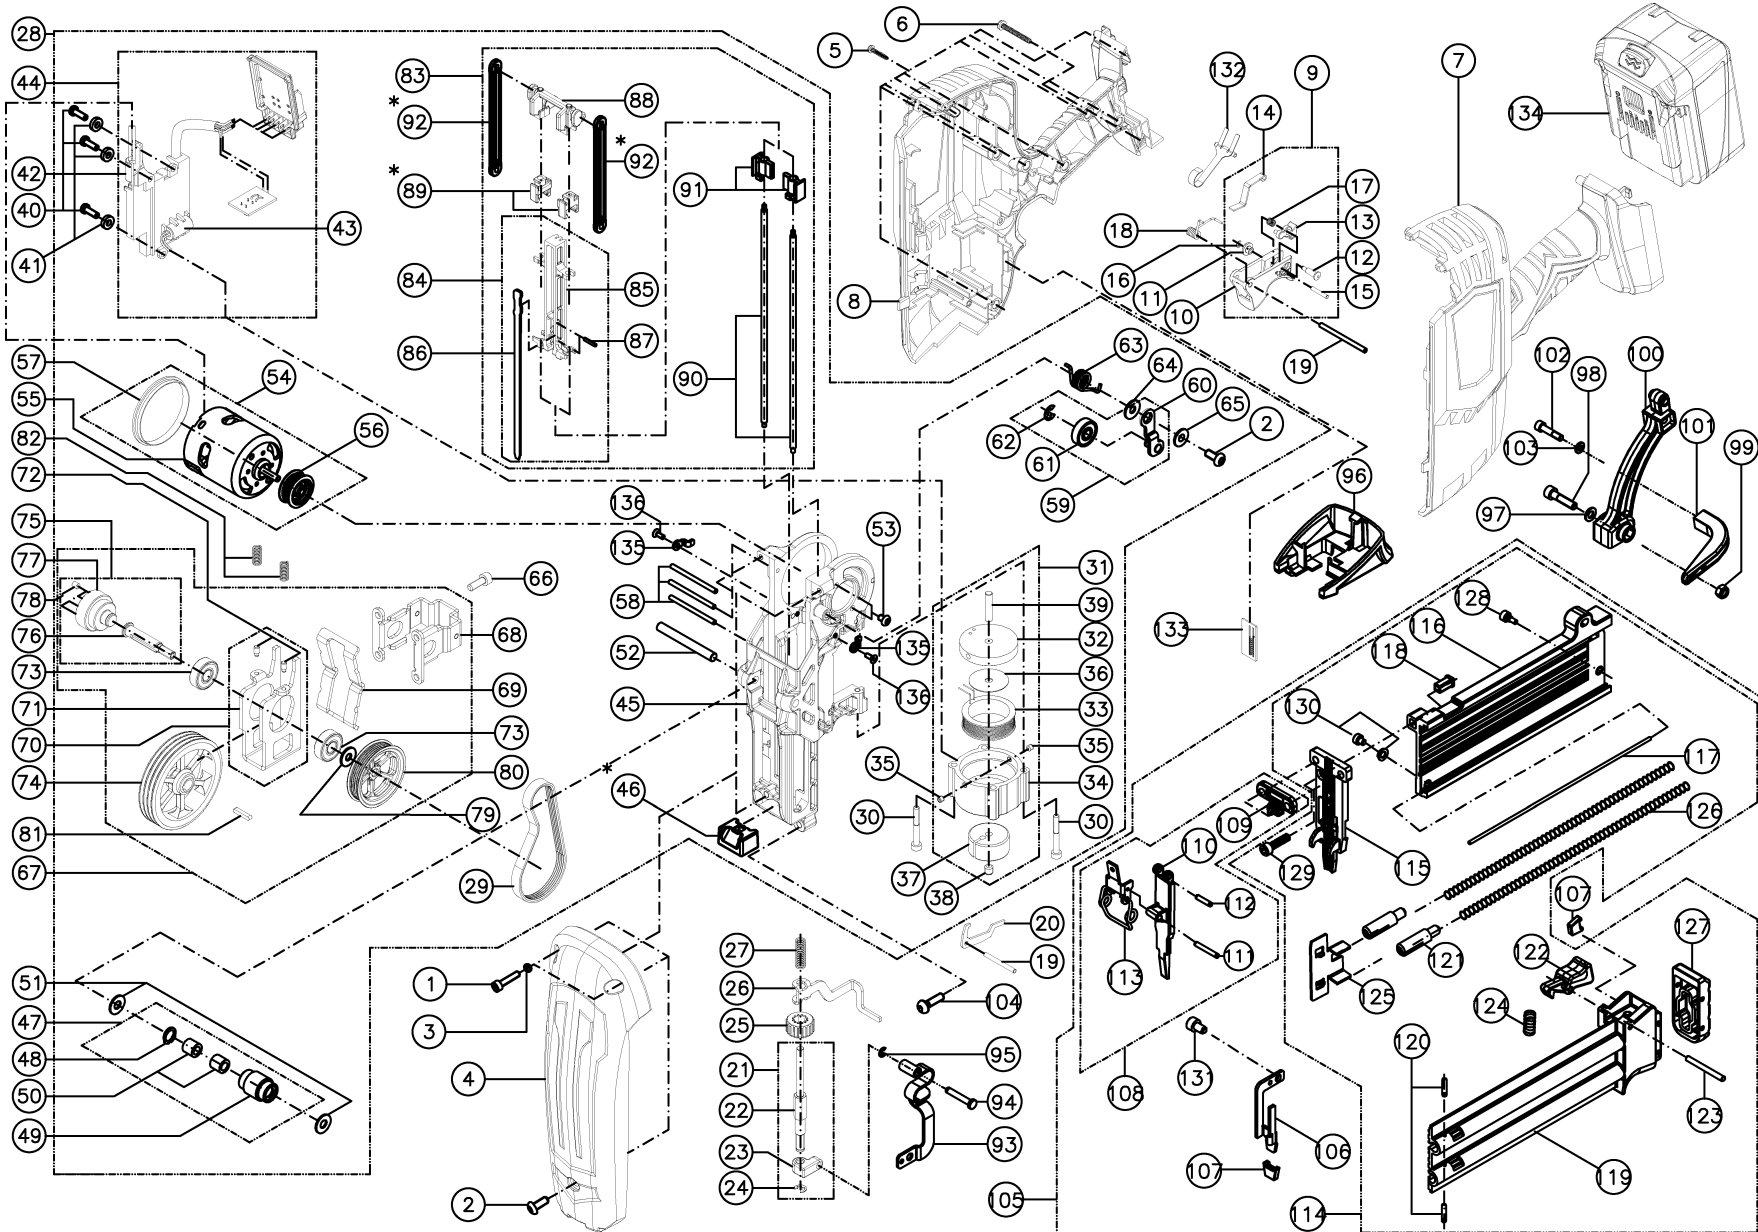

EXPLODED VIEW BMBF1850

Art. No.: FDBMBF1850
Date : 01/08/2016
(update 29/09/2020)

Parts List

ITEM NO.	PART NO.	DESCRIPTION	QTY	ITEM NO.	PART NO.	DESCRIPTION	QTY
1	FXWA00001321	Screw M4*18	2	69	FXWA07161351	Plate	1
2	FXWA00000961	Bhsc Screw M5*12	2	70	FXWB07008531	Fork Putter Ass'Y	1
3	FXWA00050751	Washer 8*4.3*0.8T	2	71	FXWA07072941	Fork Putter	1
4	FXWA04020031	Top Cap	1	72	FXWA00062341	Pin	2
5	FXWA00030451	Screw 3*16	8	73	FXWA02060021	Deep Groove Ball Bearings 608Z	2
6	FXWA00030501	Screw 4*28	1	74	FXWA25000021	Fluwheel	1
7	FXWA04020141	Plastic Housing Left	1	75	FXWB25000021	Flywheel Shaft Ass'Y	1
8	FXWA04020151	Plastic Housing Right	1	76	FXWA25020011	Flywheel Shaft	1
9	FXWB05002281	Trigger Ass'Y	1	77	FXWA27000021	Ring Magnet Seat	1
10	FXWA05001221	Trigger	1	78	FXWA07131381	Magnet	4
11	FXWA00070731	Trigger Push Button	1	79	FXWA00052211	Washer 10*6*1T	1
12	FXWA00070721	Shaft	1	80	FXWA25030011	Belt Pulley	1
13	FXWA05020061	Lock Stop	1	81	FXWA00120001	Sliding Key	1
14	FXWA05010911	Inner Trigger	1	82	FXWA01003791	Spring 6.2*21	2
15	FXWA00061891	Pin 2.5*15.8	1	83	FXWB26000041	Band Support Housing Ass'Y	1
16	FXWA00051681	Ring #2	1	84	FXWB26000031	Driver Block Ass'Y	1
17	FXWA01003051	Spring 5*8.5L	1	85	FXWA26000021	Driver Block	1
18	FXWA01010741	Spring	1	86	FXWA06003381	Driver Blade	1
19	FXWA00061291	Pin 3*29.8	2	87	FXWA00110001	Spring Pin 2*11	2
20	FXWA07113821	Lockout	1	88	FXWA26030011	Band Support Housing	1
21	FXWB07008711	Depth Adjustment Rod Ass'Y	1	89	FXWA03131221	Metal Top Cap Back Bumper	2
22	FXWA07141041	Depth Adjustment Rod	1	90	FXWA26010021	Guide Sleeve	2
23	FXWA07113841	Wce.Connect Part	1	91	FXWA026010001	Driver Block Guide Sleeve	2
24	FXWA00050131	E-Ring 4	1	92	FXWA26020001	Bungee Cord	2
25	FXWA7141051	Depth Adjustment Wheel	1	93	FXWA07113881	Connecting Plate	1
26	FXWA07113801	Release Catch B	1	94	FXWA00062371	Pin Ø4*22L	1
27	FXWA01003801	Spring 6.9*30L	1	95	FXWA00050121	E-Ring 3	1
28	FXWB23000091	Metal Frame Ass'Y	1	96	FXWA07122271	Release Catch Cover	1
29	FXWA25010001	Belt 95H5	1	97	FXWA00050591	Washer 10*5.3*1	1
30	FXWA00000261	Screw M4*32	4	98	FXWA00000111	Screw M5*25	1
31	FXWB20000051	Solenoid Ass'Y	1	99	FXWA00040021	Nylon Nut M5	1
32	FXWA20010121	Seat	1	100	FXWA07062021	Stamping Mold	1
33	FXWA20010131	Bobbin	1	101	FXWA03160151	Belt Hook	1
34	FXWA20010111	Cover	1	102	FXWA00002521	Screw	1
35	FXWA00030211	Set Screw M4*4	2	103	FXWA00050801	Washer 8*4.3*1T	1
36	FXWA20010101	Stainless Washer	1	104	FXWA00002421	Bhsc Screw M5*20	2
37	FXWA20010151	Plunger	1	105	FXWB11004721	Magazine Set	1
38	FXWA00030511	Bolt M6*6	1	106	FXWA07112541	Release Catch A	1
39	FXWA20010141	Shaft	1	107	FXWA02042321	No Mar Pad	2
40	FXWA00000211	Screw M4*10	3	108	FXWB08000821	Driver Guide Cover Set	1
41	FXWA00051711	Pcba Washer 9.5*4.3*2.5	3	109	FXWA07191011	Stopper	1
42	FXWA02010431	Ferrous SaltØ9.5*16	1	110	FXWA08012771	Driver Guide Cover	1
43	FXWA02010441	Ferrous SaltØ10.5*20	1	111	FXWA00110601	Spring Pin 3*18	1
44	FXWB21000031	Controller Board Ass'Y(W/O Mic	1	112	FXWA00110171	Spring Pin 3*16	1
45	FXWA23000021	Metal Frame	1	113	FXWB08000811	Click Lever Set	1
46	FXWA03091141	Bumper	1	114	FXWB07009311	Magazine Ass'Y	1
47	FXWB27000011	Roller Ass'Y	1	115	FXWA08013321	Driver Guide	1
48	FXWA00051651	C-Ring lrtw#11	1	116	FXWA07012061	Lower Mag	1
49	FXWA27020001	Roller	1	117	FXWA07080631	Steel Bar	1
50	FXWA02060051	Clean Metal Bearing	2	118	FXWA00040401	Square Neck Nut	1
51	FXWA00051631	Washer 14*6*1T	2	119	FXWA07001351	Upper Mag	1
52	FXWA00061884	Pin 6*50	1	120	FXWA00110221	Spring Pin 2*12	2
53	FXWA00002151	Screw M4*7	2	121	FXWA07061451	Spring Holder	2
54	FXWB20000071	Pulley Motor Ass'Y	1	122	FXWA07090491	Latch	1
55	FXWB20000001	Motor Johnson 18V	1	123	FXWA00110241	Spring Pin 3*26	1
56	FXWA25030001	Pulley Motor	1	124	FXWA01010411	Spring 8*21L	1
57	FXWA03120411	Motor Spacer Ring	1	125	FXWA07071971	Pusher	1
58	FXWA00061871	Pin 3*50.8	3	126	FXWA01003021	Spring 6.4*260L	2
59	FXWB23000021	Idler Ass'Y	1	127	FXWA02041461	Magazine Rear Cushion	1
60	FXWB23000001	Idler Lever Ass'Y	1	128	FXWA00001671	Screw M4*7	1
61	FXWA02060041	Deep Groove Ball Bearings 626Z	1	129	FXWA00000021	Screw M4*16	1
62	FXWA00050061	E-Ring 5	1	130	FXWB00000011	Srew Set M4*8	1
63	FXWA01010571	Spring	1	131	FXWB00000001	Screw Set	1
64	FXWA00050531	Washer 14*1T	1	132	FXWB01000041	Inner Trigger Blade Ass'Y	1
65	FXWA00051621	Washer	1	133	FXWB05002431	Contact Plate Set	1
66	FXWA00000241	Screw M5*14	4	134	FWBAT2AH	Battery 18V 2Ah B30815820	1
67	FXWB25000011	Flywheel	1	135	FXWA01050461	Spring Lever Lock	2
68	FXWA43020031	Bearing Set	1	136	FXWA00001451	Screw M3*6	2