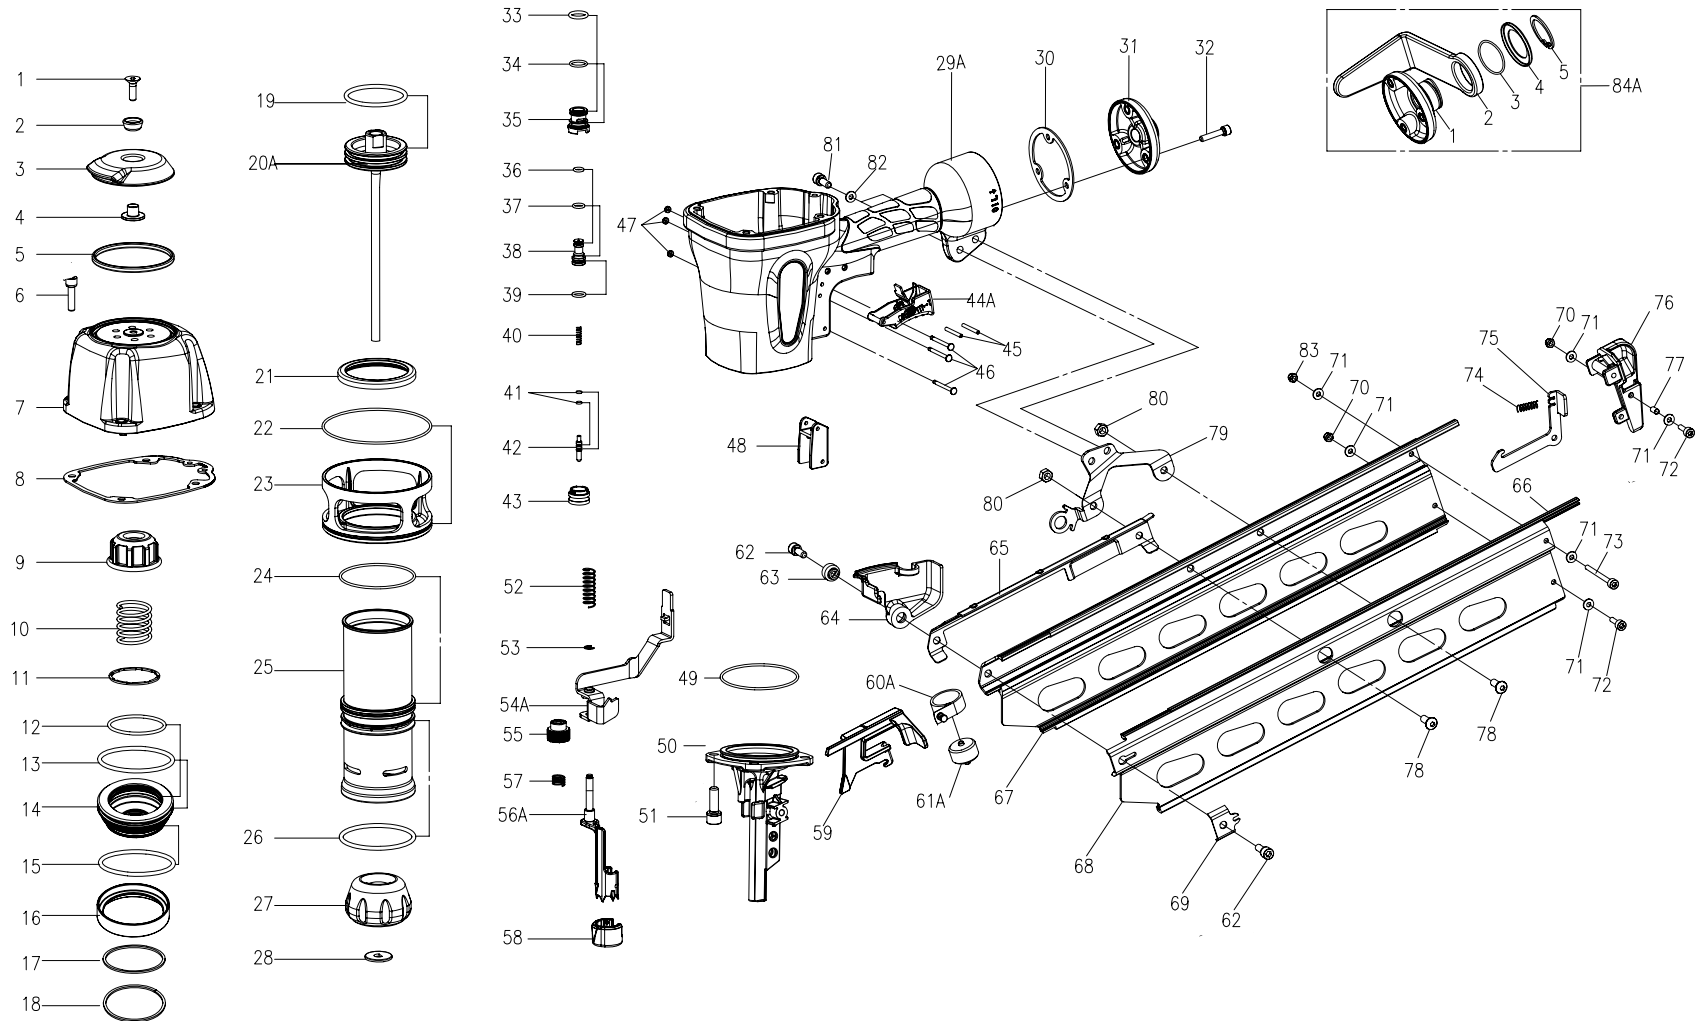

EXPLODED VIEW

Parts List

Item No.	Part No.	Description	Q'ty	Item No.	Part No.	Description	Q'ty
1	32906250766	Hex.Soc.Hd.Bolt	1	46	20770890001	Pin Trigger	3
2	20560230015	Washer	1	47	30700078000	Grommet	3
3	20560010088	Deflector	1	48	20561540015	Guide,Safety Lever	1
4	20560000001	Washer	1	49	30700134000	O-Ring	1
5	30700135000	O-Ring	1	50	20981130466	Nose	1
6	31606300166	Hex.Soc.Hd.Bolt	4	51	30108250166	Hex.Soc.Hd.Bolt	4
7	205600202XX	Cap	1	52	20561490001	Spring,Safety	1
8	20560130000	Gasket	1	53	31304000001	E-ring	1
9	20560140017	Piston Stopper	1	54A	20981482266	Upper Safety Lever Assy.	1set
10	20560160000	Spring	1	55	20561600266	Adjusting Nut	1
11	20560210001	Washer	1	56A	20981511466	Lower Safety Lever Assy.	1set
12	30700049000	O-Ring	1	57	20561630001	Adjusting Spring	1
13	30700138000	O-Ring	1	58	20981580015	Rubber Pad	1
14	21930150000	Piston,Head Valve A	1	59	20982130166	Pusher	1
15	30700177000	O-Ring	1	60A	20562091000	Spiral Spring Assembly	1set
16	21220260000	Piston Head Valve B	1	61A	20562112016	Roller Pin Assembly	1set
17	21220170015	Seal, Piston Head Valve	1	62	30106160766	Hex.Soc.Hd.Bolt	2
18	21220280001	Latch	1	63	20561310001	Nose Cap Bushing	1
19	30700075000	O-Ring	1	64	20981550015	Safety Cap	1
20A	20980462101	Driver Assembly	1set	65	20982460100	Magazine Cover	1
21	20560250017	Seal	1	66	20982070000	Nail Guide Liner	2
22	30700155000	O-Ring	1	67	20982050106	Magazine-Lower	1
23	20560340016	Cylinder Hold Down	1	68	20982200106	Magazine-Upper	1
24	30700140000	O-Ring	1	69	20561870066	Bracket	1
25	20560350000	Cylinder	1	70	30604070001	Locknut	2
26	30700074000	O-Ring	1	71	30900014001	Flat Washer	6
27	20560470015	Bumper	1	72	30104160166	Hex.Soc.Hd.Bolt	2
28	20980480301	Driver Guide	1	73	30104480166	Hex.Soc.Hd.Bolt	1
29A	205606014XX	Body Assembly	1set	74	20562330101	Spring	1
30	20560730000	Gasket	1	75	20562360066	Latch	1
31	205607X00XX	End Cap	1	76	20982180115	Magazine Cap	1
32	30105220866	Hex.Soc.Hd.Bolt	3	77	20562080001	Bushing	1
33	30700079000	O-Ring	1	78	30406120166	Hex.Soc.Hd.Bolt	2
34	30700081000	O-Ring	1	79	20982170166	Bracket	1
35	20750900074	Valve	1	80	30606100001	Locknut	2
36	30700002000	O-Ring	1	81	30106140866	Hex.Soc.Hd.Bolt	2
37	30700024000	O-Ring	1	82	30900015001	Flat Washer	2
38	20750910074	Valve Plunger	1	83	31804070066	Cap Locknut	1
39	30700071000	O-Ring	1	Optional Parts			
40	20770960001	Spring	1	84A	20560832115	Belt Hook Assembly	1set
41	30700080000	O-Ring	2	84A-1	205608X00XX	End Cap	1
42	20770920000	Plunger	1	84A-2	20560830115	Belt Hook	1
43	20770930016	Plunger Cap	1	84A-3	30700101000	O-Ring	1
44A	21930882415	Switchable Trigger Kit	1set	84A-4	20560840001	Cover Belt Hook	1
45	30803250001	Spring Pin	2	84A-5	33428000001	C-Ring	1