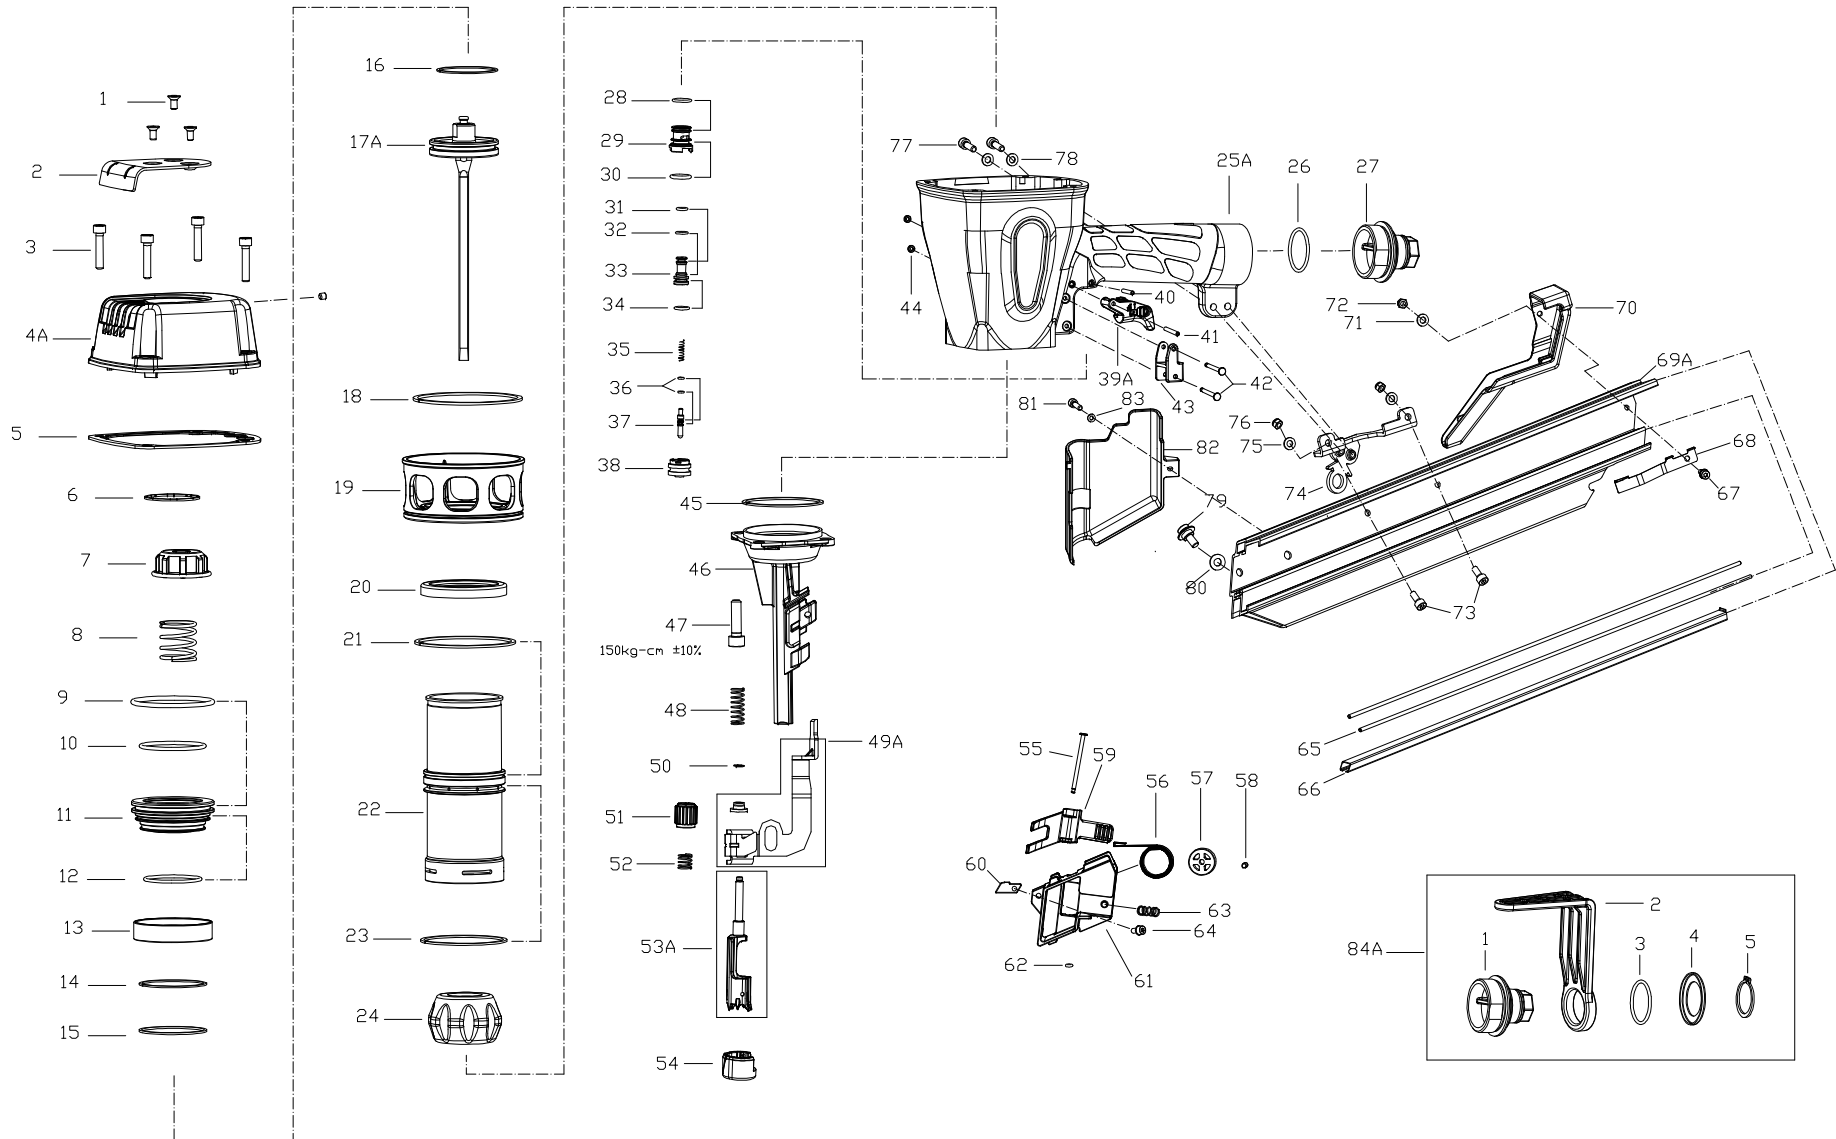

EXPLODED VIEW

Parts List

Item No.	Part No.	Description	Q'ty	Item No.	Part No.	Description	Q'ty
1	32905110166	Hex.Soc.Hd.Bolt	3	51	21731601015	Adjusting Nut	1
2	21730010001	Deflector	1	52	21731630001	Adjusting Spring	1
3	31606300166	Hex.Soc.Hd.Bolt	4	53A	21541511001	Lower Safety Lever Assy.	1set
4A	215400210XX	Cap Assembly	1set	54	20981580015	Rubber Pad	1
5	21730130015	Gasket	1	55	21011270001	Nail Guide Pin	1
6	20560210001	Washer	1	56	21692090000	Spiral Spring	1
7	21730140017	Piston Stopper	1	57	21732110016	Roller	1
8	21730160000	Spring	1	58	20330500000	Pin	1
9	30700138000	O-Ring	1	59	21542130066	Pusher	1
10	30700049000	O-Ring	1	60	22102450001	Safety Lock-out	1
11	21730150000	Piston,Head Valve	1	61	21542150015	Carriage	1
12	30700177000	O-Ring	1	62	30700078000	Grommet	1
13	21220260000	Piston,Head Valve	1	63	21692330001	Spring	1
14	21220170015	Seal, Piston Head Valve	1	64	31604080166	Hex.Soc.Hd.Bolt	1
15	21220280001	Retaining Ring	1	65	22542060001	Nail Guide Liner	2
16	30700075000	O-Ring	1	66	22542070002	Wear Rail	1
17A	21540461001	Driver Assembly	1set	67	31604120166	Hex.Soc.Hd.Bolt	1
18	30700155000	O-Ring	1	68	21732190100	Stopper	1
19	20560340016	Cylinder Hold Down	1	69A	22542051097	Magazine Assembly	1
20	20560250017	Seal	1	70	21542180015	Magazine Cover	1
21	30700140000	O-Ring	1	71	30900009001	Flat Washer	1
22	21540350000	Cylinder	1	72	31804070066	Cap Locknut	1
23	30700074000	O-Ring	1	73	31605120766	Hex.Soc.Hd.Bolt	2
24	21540470015	Bumper	1	74	22102170001	Bracket	1
25A	217306020XX	Body Assembly	1set	75	30900016001	Flat Washer	2
26	30700185000	O-Ring	1	76	30605080001	Locknut	2
27	207707X02XX	End Cap	1	77	30105180166	Hex.Soc.Hd.Bolt	2
28	30700079000	O-Ring	1	78	30900016001	Flat Washer	2
29	20770900016	Valve	1	79	33106090766	Spec Hex.Bolt	1
30	30700081000	O-Ring	1	80	30900025001	Flat Washer	1
31	30700002000	O-Ring	1	81	30104080166	Hex.Soc.Hd.Bolt	1
32	30700201000	O-Ring	1	82	22101550115	Safety cover	1
33	20770910016	Valve Plunger	1	83	30900020001	Flat Washer	1
34	30700071000	O-Ring	1				
35	20770960001	Spring	1				
36	30700080000	O-Ring	2				
37	20770920000	Plunger	1				
38	20770930016	Plunger Cap	1				
39A	21730952115	Trigger Assembly	1set				
40	30803220001	Spring Pin	1				
41	30803250001	Spring Pin	1				
42	20770890001	Pin Trigger	2				
43	21732840015	Guide,Safety Lever	1				
44	30700078000	Grommet	2				
45	30700051000	O-Ring	1				
46	21541130066	Nose	1				
47	30108250166	Hex.Soc.Hd.Bolt	4				
48	22101490001	Spring,Safety	1				
49A	22101481101	Upper Safety Lever Assy.	1				
50	31303000001	E-ring	1				
				Optional Parts			
	84A	21730822015	Belt hook Assembly				1set
	84A-1	217308X00XX	End Cap				1
	84A-2	20560830115	Belt Hook				1
	84A-3	30700101000	O-Ring				1
	84A-4	20560840001	Cover Belt Hook				1
	84A-5	33428000001	C-Ring				1