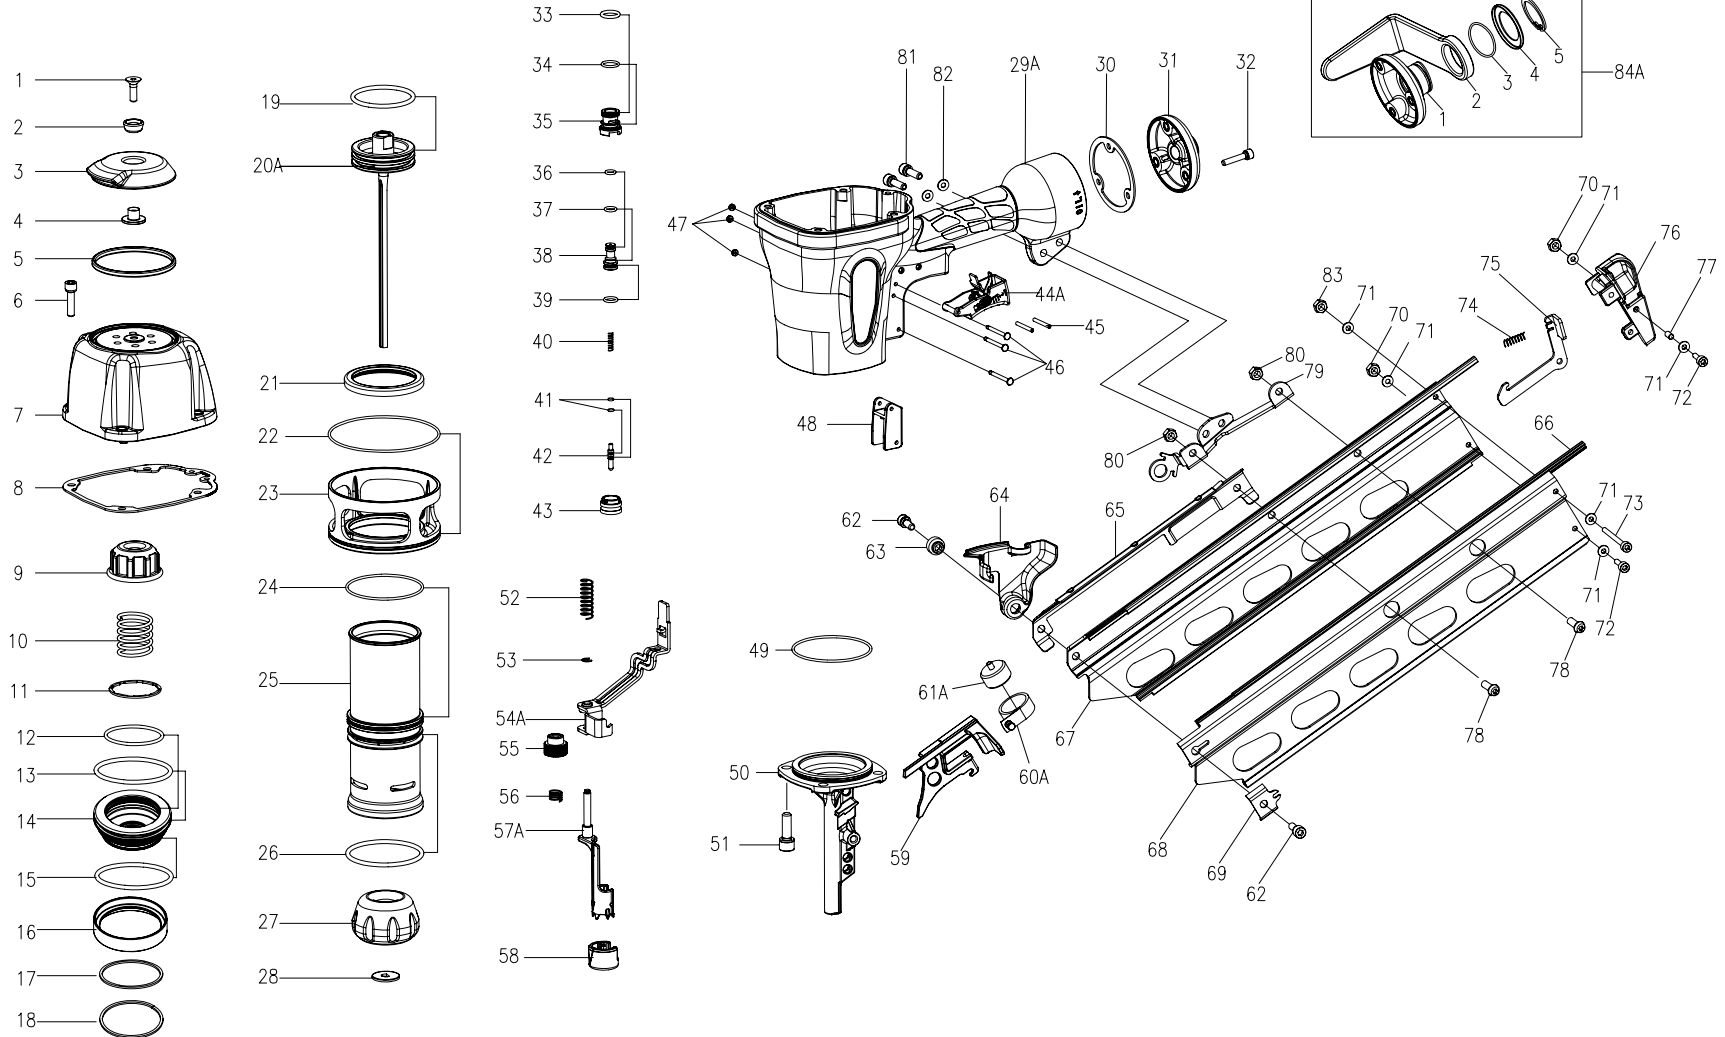

EXPLODED VIEW

Parts List

Item No.	Part No.	Description	Q'ty	Item No.	Part No.	Description	Q'ty
1	32906250766	Hex.Soc.Hd.Bolt	1	46	20770890001	Pin Trigger	3
2	20560230015	Washer	1	47	30700078000	Grommet	3
3	20560010088	Deflector	1	48	20561540015	Guide,Safety Lever	1
4	20560000001	Washer	1	49	30700134000	O-Ring	1
5	30700135000	O-Ring	1	50	20561130366	Nose	1
6	31606300166	Hex.Soc.Hd.Bolt	4	51	30108250166	Hex.Soc.Hd.Bolt	4
7	205600202XX	Cap	1	52	20561490001	Spring,Safety	1
8	20560130000	Gasket	1	53	31304000001	E-ring	1
9	20560140017	Piston Stopper	1	54A	20561482366	Upper Safety Lever Assy.	1set
10	20560160000	Spring	1	55	20561600266	Adjusting Nut	1
11	20560210001	Washer	1	56	20561630001	Adjusting Spring	1
12	30700049000	O-Ring	1	57A	20561511366	Lower Safety Lever Assy.	1set
13	30700138000	O-Ring	1	58	20561580015	Rubber Pad	1
14	21930150000	Piston,Head Valve A	1	59	20562130366	Pusher	1
15	30700177000	O-Ring	1	60A	20562091000	Spiral Spring Assembly	1set
16	21220260000	Piston Head Valve B	1	61A	20562112016	Roller Pin Assembly	1set
17	21220170015	Seal, Piston Head Valve	1	62	30106160766	Hex.Soc.Hd.Bolt	2
18	21220280001	Latch	1	63	20561310001	Nose Cap Bushing	1
19	30700075000	O-Ring	1	64	20561550015	Safety Cap	1
20A	20560462101	Driver Assembly	1set	65	20562460200	Magazine Cover	1
21	20560250017	Seal	1	66	20562070100	Nail Guide Liner	2
22	30700155000	O-Ring	1	67	20562050106	Magazine-Lower	1
23	20560340016	Cylinder Hold Down	1	68	20562200106	Magazine-Upper	1
24	30700140000	O-Ring	1	69	20561870066	Bracket	1
25	20560350000	Cylinder	1	70	30604070001	Locknut	2
26	30700074000	O-Ring	1	71	30900014001	Flat Washer	6
27	20560470015	Bumper	1	72	30104160166	Hex.Soc.Hd.Bolt	2
28	20560480101	Driver Guide	1	73	30104480166	Hex.Soc.Hd.Bolt	1
29A	205606014XX	Body Assembly	1set	74	20562330101	Spring	1
30	20560730000	Gasket	1	75	20562360066	Latch	1
31	205607X00XX	End Cap	1	76	20562180115	Magazine Cap	1
32	30105220866	Hex.Soc.Hd.Bolt	3	77	20562080001	Bushing	1
33	30700079000	O-Ring	1	78	30406120166	Hex.Soc.Hd.Bolt	2
34	30700081000	O-Ring	1	79	20562170066	Bracket	1
35	20750900074	Valve	1	80	30606100001	Locknut	2
36	30700002000	O-Ring	1	81	30106140866	Hex.Soc.Hd.Bolt	2
37	30700024000	O-Ring	1	82	30900015001	Flat Washer	2
38	20750910074	Valve Plunger	1	83	31804070066	Cap Locknut	1
39	30700071000	O-Ring	1	Optional Parts			
40	20770960001	Spring	1	84A	20560832115	Belt Hook Assembly	1set
41	30700080000	O-Ring	2	84A-1	205608X00XX	End Cap	1
42	20770920000	Plunger	1	84A-2	20560830115	Belt Hook	1
43	20770930016	Plunger Cap	1	84A-3	30700101000	O-Ring	1
44A	21930882415	Switchable Trigger Kit	1set	84A-4	20560840001	Cover Belt Hook	1
45	30803250001	Spring Pin	2	84A-5	33428000001	C-Ring	1