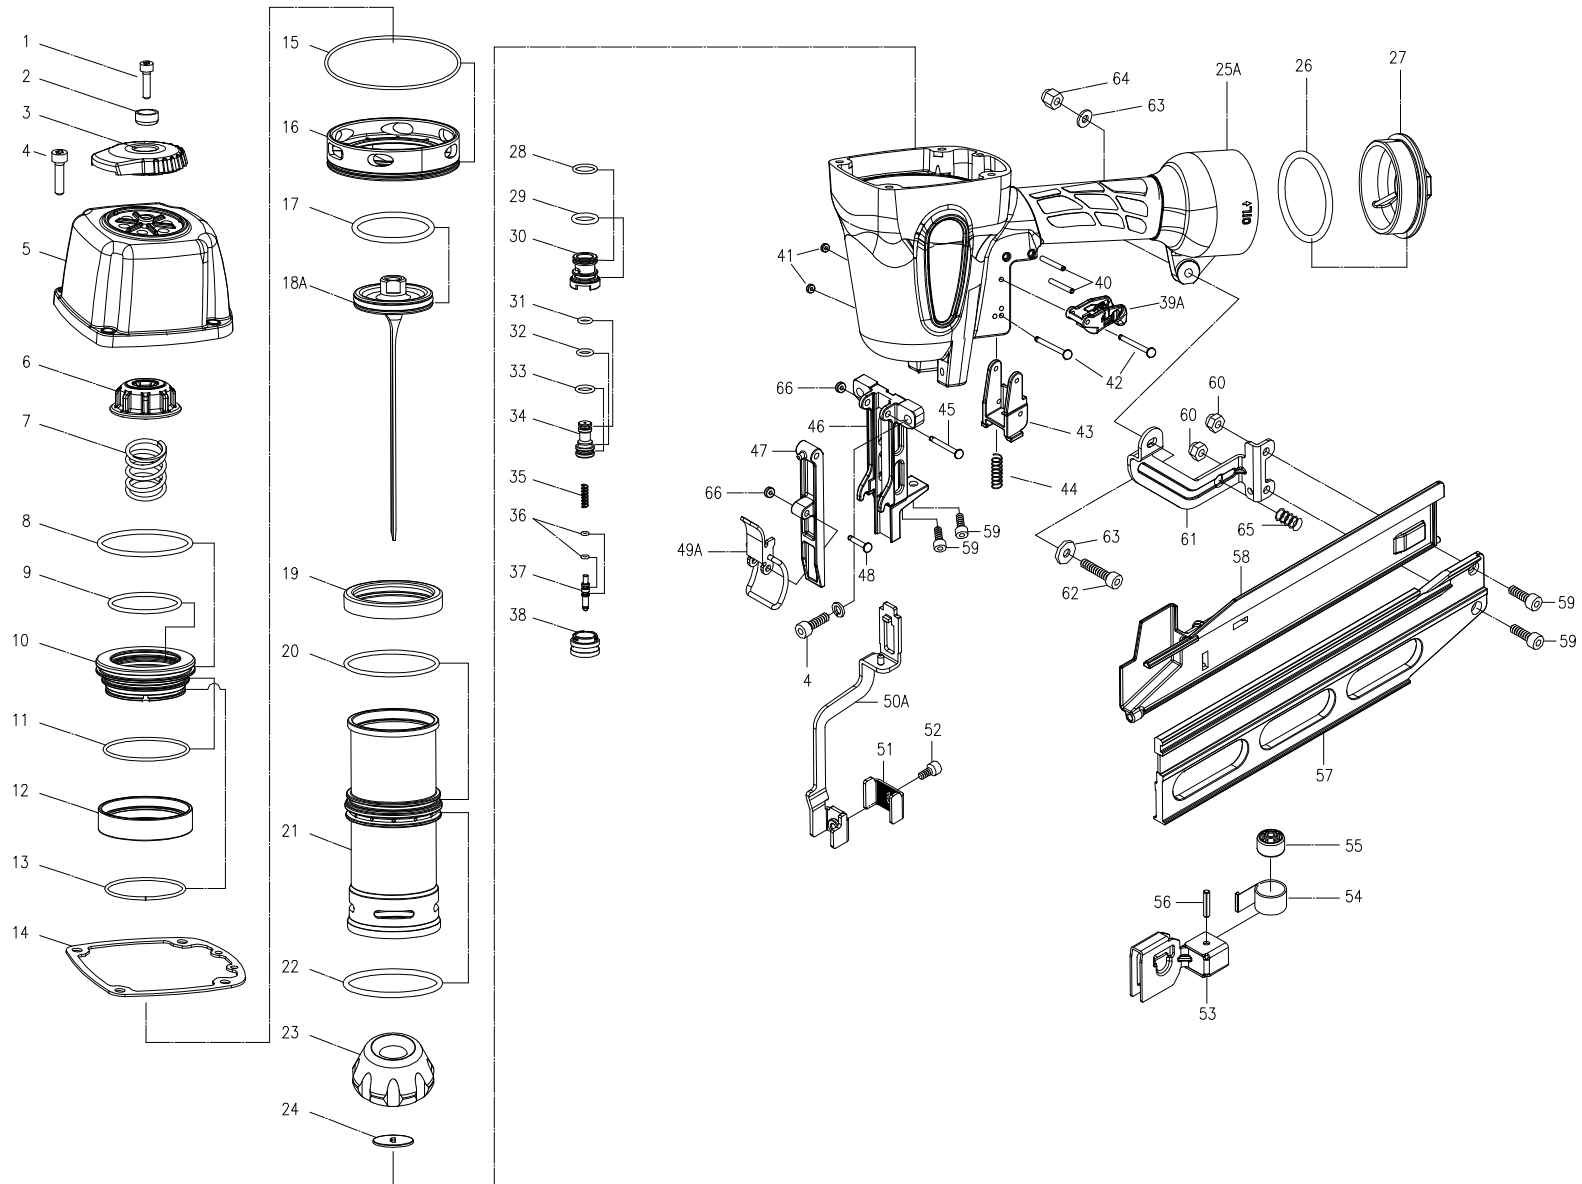

EXPLODED VIEW

Parts List

Item No.	Part No.	Description	Q'ty	Item No.	Part No.	Description	Q'ty
1	30106140866	Hex.Soc.Hd.Bolt	1	36	30700080000	O-Ring	2
2	20790000001	Bushing	1	37	22220920000	Plunger	1
3	20790010115	Deflector,Exhaust	1	38	20770930016	Plunger Cap	1
4	30106250866	Hex.Soc.Hd.Bolt	6	39A	22220952215	Trigger Assembly	1set
5	230100200XX	Cap	1	40	30803240001	Spring Pin	2
6	21340140217	Piston Stopper	1	41	30700078000	Grommet	2
7	21340160000	Head Valve Spring	1	42	20770890001	Trigger Pin	2
8	30700175000	O-Ring	1	43	22572840015	Guide, Contact Trip	1
9	30700222000	O-Ring	1	44	20791490001	Spring , Safety	1
10	23010150000	Piston Head Valve	1	45	20793680001	Door,Latch	1
11	30700113000	O-Ring	1	46	23011350066	Nose	1
12	23010260000	Piston Head Valve	1	47	23011340066	Door	1
13	23010280001	Head Valve Ring	1	48	20971170001	Spring Pin	1
14	20940130000	Gasket	1	49A	23011361001	Latch Door Assimbly	1set
15	30700104000	O-Ring	1	50A	23011511101	Lower Safety Lever A	1set
16	20940340016	Retaining Ring	1	51	23011520001	Safety Cover	1
17	30700019000	O-Ring	1	52	30105080266	Hex.Soc.Hd.Bolt	1
18A	23010461001	Driver Assembly	1set	53	23012130001	Pusher	1
19	21340250017	Seal	1	54	23012090000	Spiral Spring	1
20	30700281000	O-Ring	1	55	20792110016	Roller	1
21	23010350000	Cylinder	1	56	30804180001	Spring Pin	2
22	30700280000	O-Ring	1	57	23012050006	Magzine	1
23	23010470015	Bumper	1	58	23012180015	Magzine Cap	1
24	23010480001	Driver Guide	1	59	30105120166	Hex.Soc.Hd.Bolt	4
25A	225706012XX	Body Assembly	1set	60	30605080001	Locknut	2
26	30700118000	O-Ring	1	61	23012170001	Bracket	1
27	209407X00XX	End Cap	1	62	30105220166	Hex.Soc.Hd.Bolt	1
28	30700079000	O-Ring	1	63	30900005001	Flat Washer	2
29	30700081000	O-Ring	1	64	32805080001	Locknut	1
30	20770900016	Valve	1	65	21572620001	Spring	1
31	30700002000	O-Ring	1	66	30700157000	O-Ring	2
32	30700201000	O-Ring	1				
33	30700071000	O-Ring	1				
34	20770910016	Valve Plunger	1				
35	20770960001	Spring	1				

SF15864Q/N#43011100100

10/31/2013