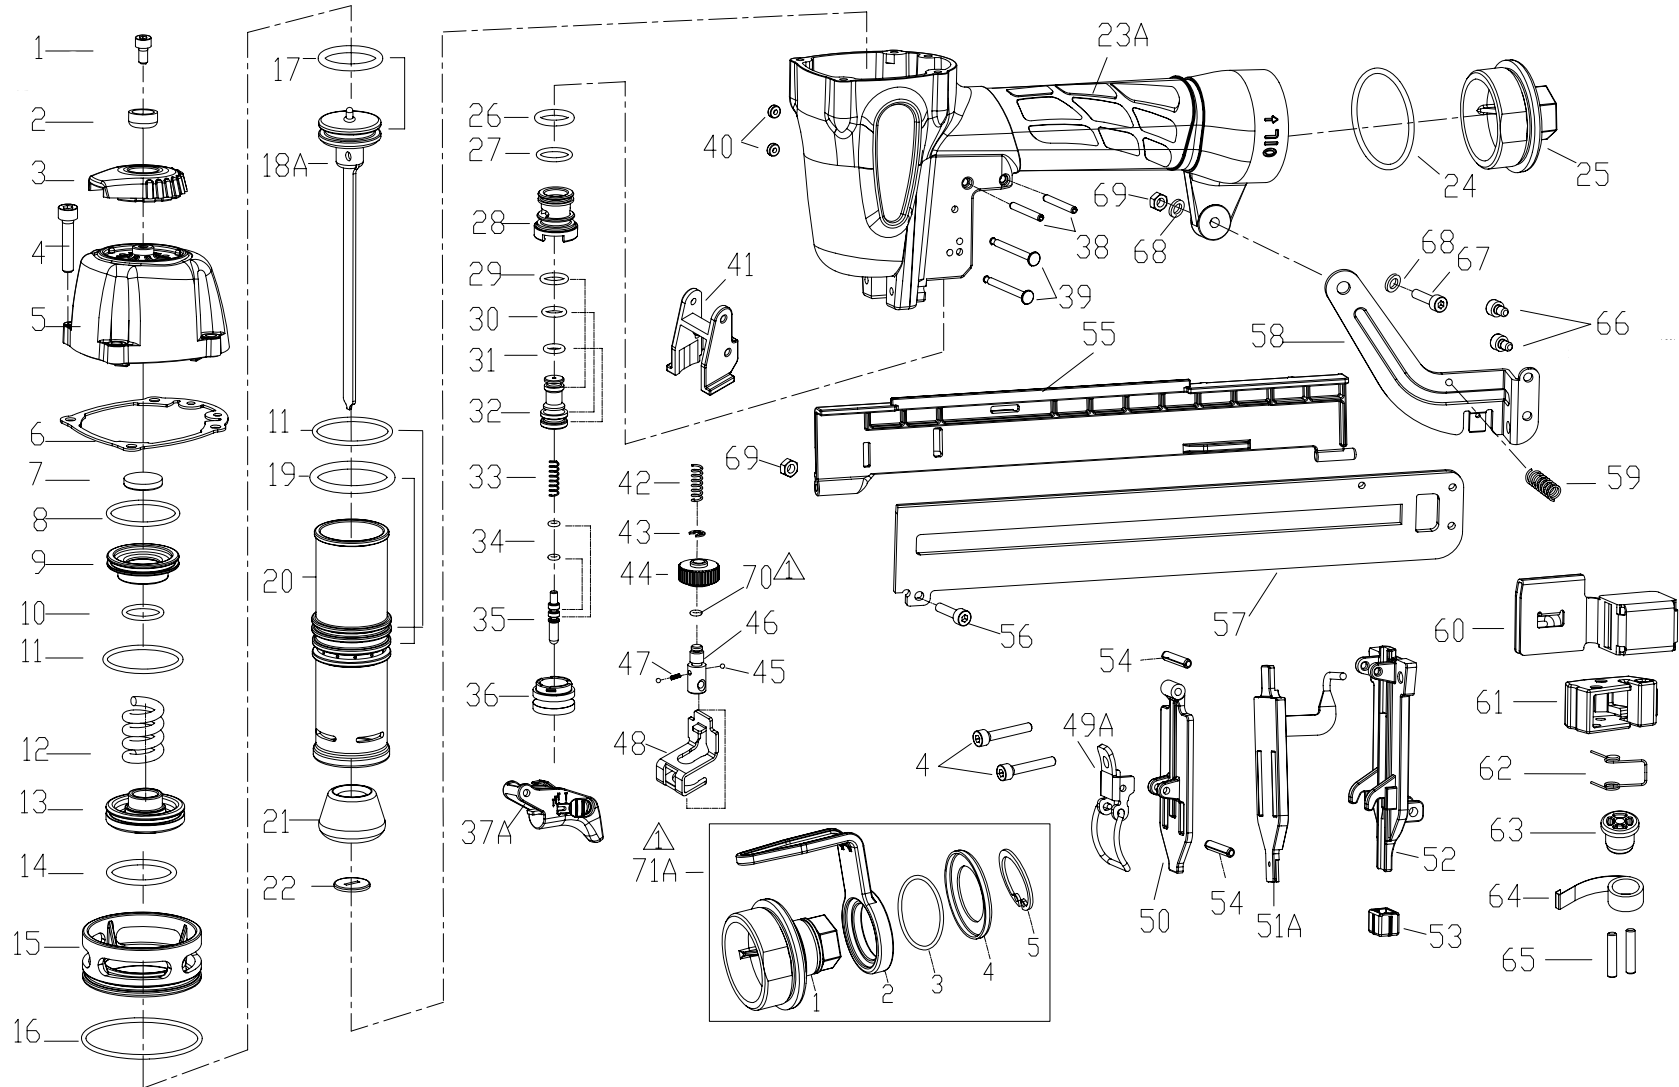

EXPLODED VIEW

Parts List

Item No.	Part No.	Description	Q'ty	Item No.	Part No.	Description	Q'ty
1	30104080766	Hex.Soc.Hd.Bolt	1	46	20801500101	Adjusting Post	1
2	21030000001	Bushing, Deflector	1	47	20771630000	Adjusting Spring	1
3	21030010015	Deflector, Exhaust	1	48	22281480001	Contact Trip , Upper	1
4	30104200866	Hex.Soc.Hd.Bolt	6	49A	21441362101	Door Latch Assembly	1set
5	210300200XX	Cap, Machined	1	50	21721410001	Door	1
6	21030130000	Gasket, Cap	1	51A	21721341001	Pusher lever	1set
7	21030190015	Seal	1	52	21721350066	Nose, Machined	1
8	30700123000	O-Ring	1	53	21721580015	Rubber Pad	1
9	21030140016	Piston Stopper	1	54	30803160001	Spring Pin	2
10	30700125000	O-Ring	1	55	21442180015	Magazine Cap	1
11	30700120000	O-Ring	2	56	30104180166	Hex.Soc.Hd.Bolt	1
12	21030160000	Spring	1	57	21442050002	Magazine	1
13	21030150216	Piston,Head Valve	1	58	21722170001	Bracket	1
14	30700126000	O-Ring	1	59	21442620001	Spring	1
15	21030340116	Cylinder Spacer	1	60	21442130001	Pusher	1
16	30700044000	O-Ring	1	61	20792360115	Latch	1
17	30700119000	O-Ring	1	62	20792290001	Spring	1
18A	21440461101	Driver Assembly	1set	63	21442110016	Roller	1
19	30700013000	O-Ring	1	64	21442090000	Spiral Spring	1
20	21030350200	Cylinder	1	65	32104198012	Roller Pin	2
21	21030470115	Bumper	1	66	30104060266	Hex.Soc.Hd.Bolt	2
22	21030480101	Driver Guide	1	67	30104180166	Hex.Soc.Hd.Bolt	1
23A	208006021XX	Body Assembly	1set	68	30900010001	Flat Washer	2
24	30700185000	O-Ring	1	69	30604070001	Locknut	2
25	207707X01XX	End Cap	1	70	30700136000	O-Ring	1
26	30700079000	O-Ring	1				
27	30700081000	O-Ring	1				
28	20770900016	Valve	1				
29	30700002000	O-Ring	1				
30	30700024000	O-Ring	1				
31	30700071000	O-Ring	1	Optional Parts			
32	20770910016	Valve Plunger	1	71A	20970832115	Belt hook Assembly	1set
33	20770960001	Spring	1	71A-1	209707X00XX	End Cap	1
34	30700080000	O-Ring	2	71A-2	20970830115	Belt hook	1
35	22220920000	Plunger	1	71A-3	30700188000	O-Ring	1
36	20770930016	Plunger Cap	1	71A-4	20970840001	Cover,Belt hook	1
37A	22220952015	Trigger Assembly	1set	71A-5	33425000001	C-ring	1
38	30803240001	Spring Pin	2				
39	20460890001	Pin Trigger	2				
40	30700078000	Grommet	2				
41	22282840215	Guide, Contact Trip	1				
42	21721490001	Spring, Safety	1				
43	31303000001	E-ring	1				
44	20801600001	Adjusting Nut	1				
45	31200200000	Ball,Steel	2				