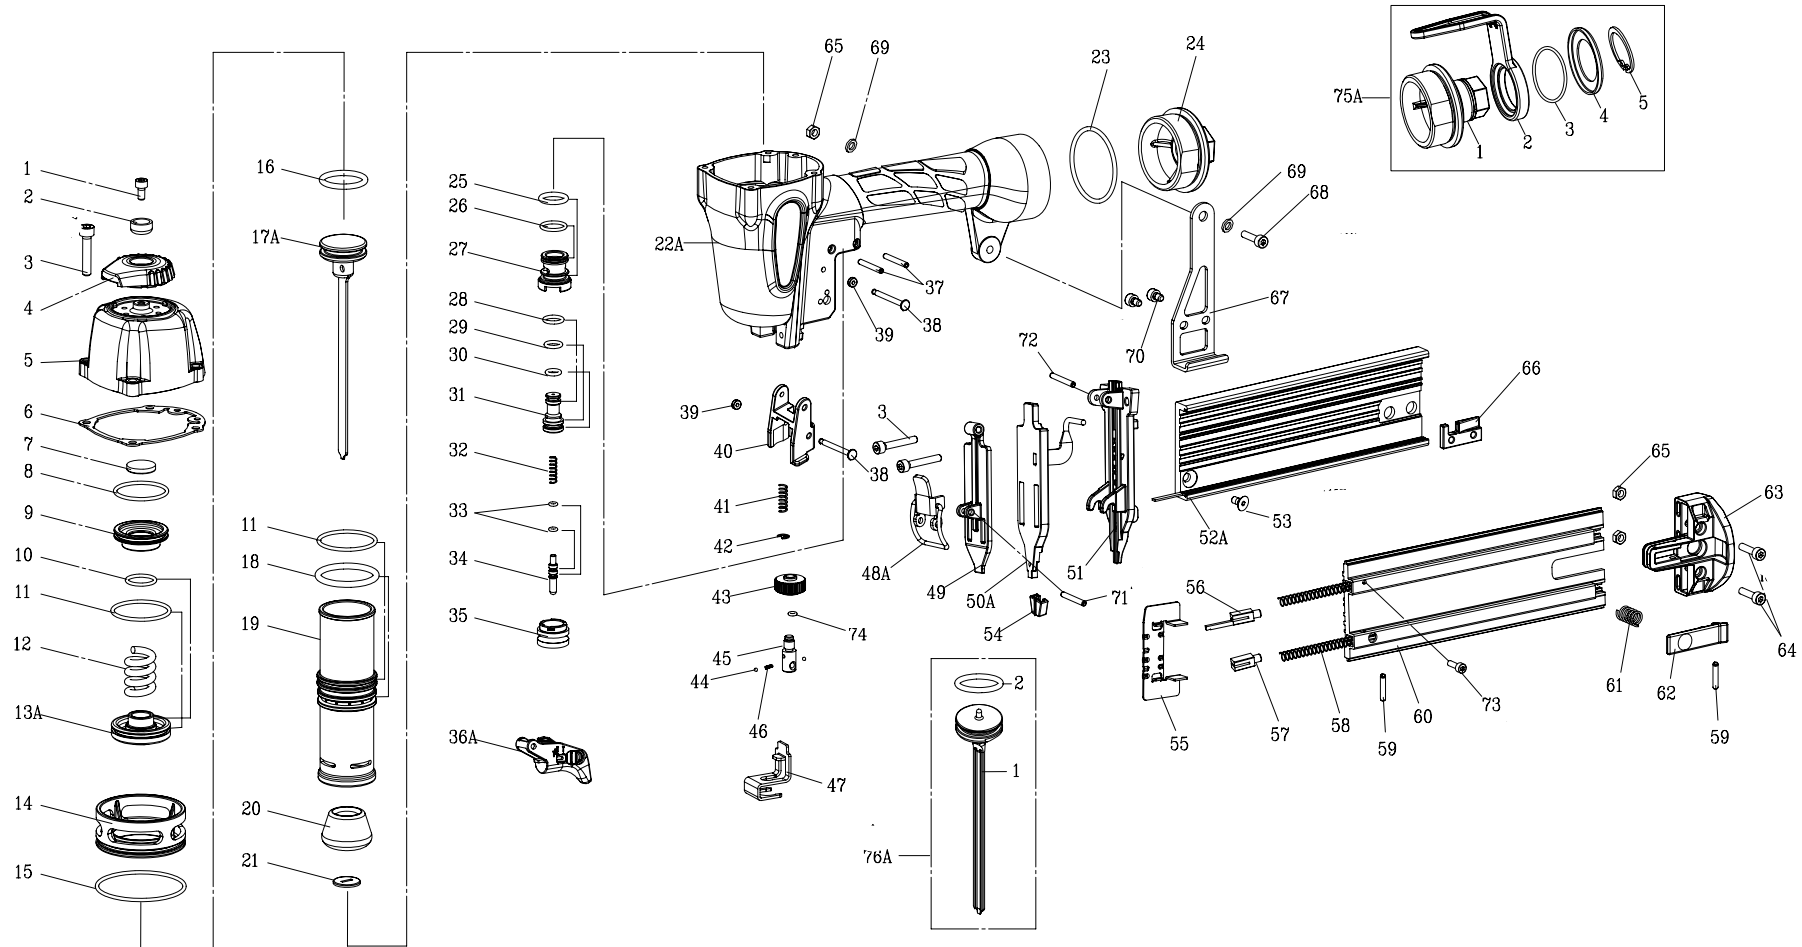

EXPLODED VIEW

Parts List

Item No.	Part No.	Description	Q'ty	Item No.	Part No.	Description	Q'ty
1	30104080766	Hex. Soc. Hd. Bolt	1	46	20771630000	Adjusting Spring	1
2	21030000001	Bushing,Deflector	1	47	22281480001	Contact Trip, Upper	1
3	30104200866	Hex. Soc. Hd. Bolt	6	48A	21441362101	Door Latch Assembly	1set
4	21030010015	Deflector,Exhaust	1	49	21801410001	Door Spacer	1
5	214600200xx	Cap,Machined	1	50	21801341101	Safety Lever Assy.	1set
6	21030130000	Gasket, Cap	1	51	21801350066	Nose	1
7	21030190017	Seal	1	52A	21462052006	Magazine Assembly	1set
8	30700123000	O-Ring	1	53	30505100166	Hex. Soc. Hd. Bolt	1
9	21030140016	Piston Stopper	1	54	21461580015	Rubber Pad	2
10	30700125000	O-Ring	1	55	21802130001	Pusher	1
11	30700120000	O-Ring	2	56	21802240001	Spring Lock	1
12	21030160000	Spring	1	57	21802940001	Spring Lock	1
13A	21030151316	Piston Head Valve Assy.	1set	58	21802210001	Spring	2
14	21030340116	Cylinder Spacer	1	59	30803100001	Pin	2
15	30700044000	O-Ring	1	60	21802200006	Magazine Cover	1
16	30700119000	O-Ring	1	61	21702330001	Spring	1
17A	21460572001	Driver Assy.(one piece)	1set	62	20032280066	Latch	1
18	30700013000	O-Ring	1	63	21462180015	Magazine Cap	1
19	21460350000	Cylinder	1	64	30104160166	Hex. Soc. Hd. Bolt	2
20	21030470115	Bumper	1	65	30604070001	Locknut	3
21	21030480101	Driver Guide	1	66	20032220001	Magazine Cover Stopper	1
22A	208006021xx	Body Assembly	1 set	67	21462170066	Bracket	1
23	30700185000	O-Ring	1	68	30104180166	Hex. Soc. Hd. Bolt	1
24	207707x01xx	End Cap	1	69	30900010001	Flat Washer	2
25	30700079000	O-Ring	1	70	30104080266	Hex. Soc. Hd. Bolt	2
26	30700081000	O-Ring	1	71	30803160001	Spring Pin	1
27	20770900016	Valve	1	72	30803180001	Spring Pin	1
28	30700002000	O-Ring	1	73	30103050766	Hex. Soc. Hd. Bolt	1
29	30700201000	O-Ring	1	74	30700136000	O-Ring	1
30	30700071000	O-Ring	1				
31	20770910016	Valve Plunger	1				
32	20770960001	Spring	1				
33	30700080000	O-Ring	2				
34	22220920000	Plunger	1				
35	20770930016	Plunger Cap	1				
36A	22220952015	Trigger Assembly	1 set	Optional Parts			
37	30803240001	Spring Pin	2	75A	20970832115	Belt Hook Assembly	1set
38	20460890001	Pin Trigger	2	75A-1	209707x00xx	End Cap	1
39	30700078000	Grommet	2	75A-2	20970830115	Belt Hook	1
40	22282840215	Guide, Contact Trip	1	75A-3	30700188000	O-Ring	1
41	21721490001	Spring, Safety	1	75A-4	20970840001	Cover Belt Hook	1
42	31303000001	E-Ring	1	75A-5	33425000001	C-Ring	1
43	20801600001	Adjusting Nut	1				
44	31200200000	Ball, Steel	2				
45	20801500101	Adjusting Post	1				