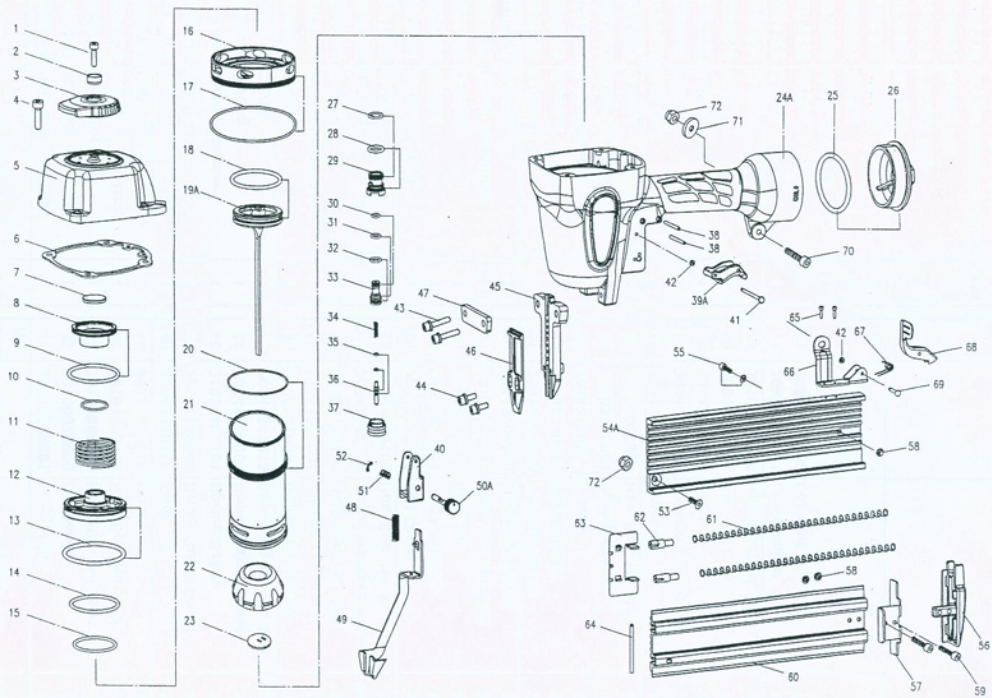

# Parts List

Item No.	Part No.	Description	Q'ty	Item No.	Part No.	Description	Q'ty
1	30106080766	Hex. Soc. Hd. Bolt	1	41	20770890001	Trigger Pin	1
2	20790000001	Deflector Bushing	1	42	30700078000	Grommet	2
3	20790010115	Deflector	1	43	30106350866	Hex. Soc. Hd. Bolt	2
4	30106250866	Hex. Soc. Hd. Bolt	4	44	30104080166	Hex. Soc. Hd. Bolt	2
5	209400201XX	Cap	1	45	20941350066	Nose	1
6	20940130000	Gasket	1	46	20941340166	Door	1
7	20940190015	Seal	1	47	20941330066	Driver Guide Cover	1
8	20940140116	Piston Stopper	1	48	21031490101	Spring,Safety	1
9	30700040000	O-Ring	1	49	20941480066	Upper Safety Lever	1
10	30700008000	O-Ring	1	50A	20940992015	Adjusting Button Assy.	1set
11	20940160000	Spring	1	51	20941010001	Adjusting Spring	1
12	20940150016	Piston, Head Valve	1	52	31304000001	E-Ring	1
13	30700102000	O-Ring	1	53	30505120166	Hex. Soc. Hd. Bolt	1
14	30700075000	O-Ring	1	54A	20942052008	Magazine Assembly	1set
15	30700117000	O-Ring	1	55	31604080166	Hex. Soc. Hd. Bolt	1
16	20940340016	Retaining Ring	1	56	20942430015	Tail Cover	1
17	30700104000	O-Ring	1	57	20942180001	Magazine Cap	1
18	30700019000	O-Ring	1	58	30604070066	Locknut	2
19A	20940462101	Driver Assembly	1set	59	30104180266	Hex. Soc. Hd. Bolt	2
20	30700103000	O-Ring	1	60	20942200008	Magazine Cover	1
21	20940350000	Cylinder	1	61	20032210001	Pusher Spring	2
22	20940470115	Bumper	1	62	20942240016	Spring Lock	2
23	20940480001	Driver Guide	1	63	20942130001	Pusher	1
24A	209406020XX	Body Assembly	1set	64	30803450001	Spring Pin	1
25	30700118000	O-Ring	1	65	30104080266	Hex. Soc. Hd. Bolt	2
26	209407X00XX	End Cap	1	66	20942170066	Bracket	1
27	30700079000	O-Ring	1	67	20942290001	Torsion Spring	1
28	30700081000	O-Ring	1	68	20942280066	Latch	1
29	20770900016	Valve	1	69	20942250001	Pin	1
30	30700002000	O-Ring	1	70	30105200166	Hex. Soc. Hd. Bolt	1
31	30700201000	O-Ring	1	71	30900005001	Flat Washer	1
32	30700071000	O-Ring	1	72	30605080066	Locknut	1
33	20770910016	Valve Plunger	1				
34	20770960001	Spring	1				
35	30700080000	O-Ring	2				
36	20770920000	Plunger	1				
37	20770930016	Plunger Cap	1				
38	30803240001	Spring Pin	2				
39A	20750952115	Trigger Assembly Bump	1set				
40	20942840115	Contact Trip Guide	1				